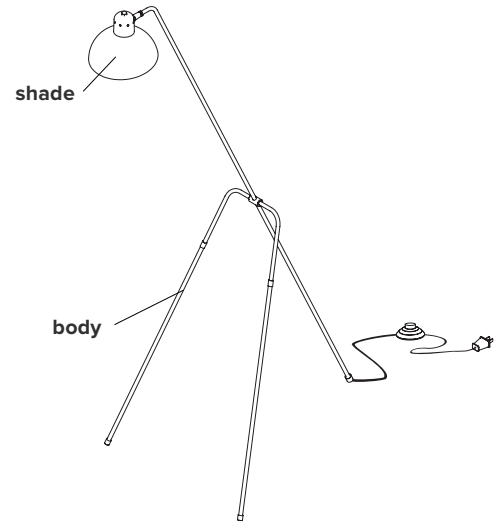

## WALDORF GRUE FLOOR

<b>type</b>	floor
<b>materials</b>	shade : powder coated steel & aluminium body : brass sphere : milk glass (G60) hardware : brass wire : vinyl
<b>wire length</b>	96" / 2438 mm footswitch at 24" / 610 mm from body
<b>weight</b>	3.0 lb / 1.4 kg
<b>light bulb</b>	LED (included), 4,5W
<b>sockets</b>	G9
<b>voltage</b>	120V / 240V
<b>certifications</b>	
<b>notes</b>	– lead time between 8-9 weeks – dimensions are approximate and may vary slightly

## ORDER GUIDE: SKU

COLLECTION	MODEL	FINISH (shade and frame)	
WAL Waldorf	01	BLBR black shade, brass frame	
		BLGR black shade, graphite frame	
		WHBR white shade, brass frame	
WAL	01	BLBR	= WAL01BLBR <i>example</i>

### SPHERES

G60  $\varnothing \pm 2" / 60 \text{ mm}$