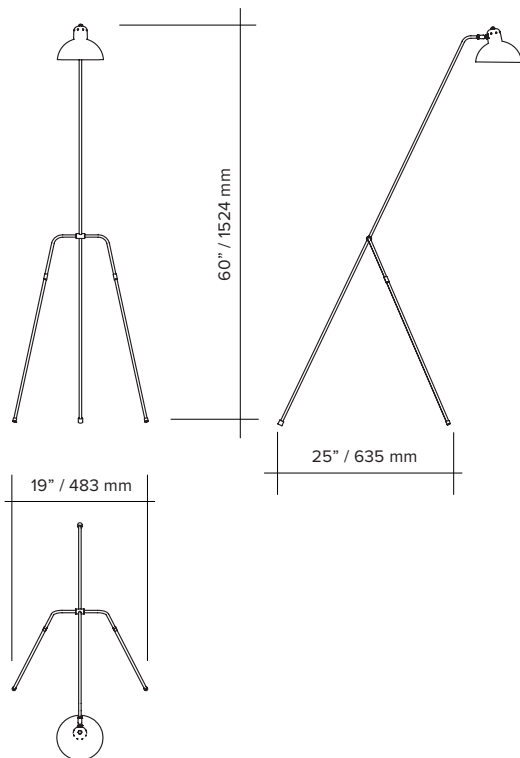

## WALDORF GRUE FLOOR

<b>type</b>	floor
<b>materials</b>	shade : powder coated steel & aluminium body : brass sphere : milk glass (G60) hardware : brass wire : vinyl
<b>wire length</b>	96" / 2438 mm footswitch at 24" / 610 mm from body
<b>weight</b>	3.0 lb / 1.4 kg
<b>light bulb</b>	LED (included), 4,5W
<b>sockets</b>	G9
<b>voltage</b>	120V / 240V
<b>certifications</b>	
<b>notes</b>	– lead time between 8-9 weeks – dimensions are approximate and may vary slightly

### SPHERES

G60  $\varnothing \pm 2" / 60 \text{ mm}$