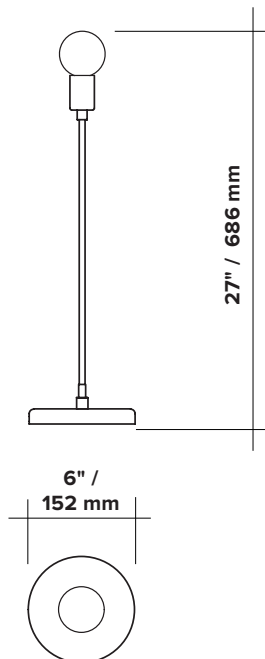

## DOT - LUNA TABLE

<b>type</b>	table
<b>materials</b>	body : brass pedestal : marble hardware : brass sphere : milk glass (G100) wire : vinyl
<b>wire length</b>	96" / 2438 mm switch positioned at 18"/457 mm from body
<b>weight</b>	2.2 lb / 1.0 kg
<b>light bulb</b>	LED (included), 4,5W
<b>sockets</b>	G9
<b>voltage</b>	120V / 240V
<b>certifications</b>	
<b>notes</b>	- lead time between 7-9 weeks - dimensions are approximate and may vary slightly

## ORDER GUIDE: SKU

COLLECTION	MODEL	FINISH
DOT dot	09	BR brass GR graphite
DOT	09	BR = DOT09BR <b>example</b>

### SPHERES

G100  $\varnothing$  ±4" / 100 mm