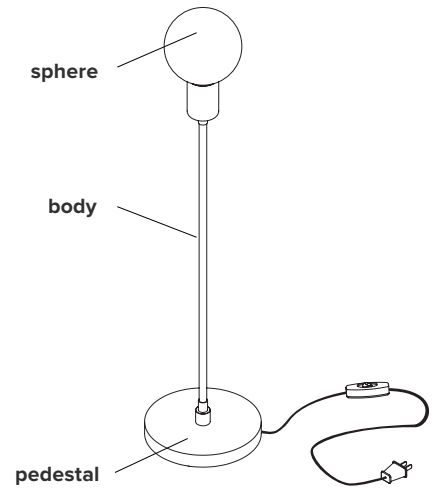

## DOT - LUNA TABLE

<b>type</b>	table
<b>materials</b>	body : brass pedestal : marble hardware : brass sphere : milk glass (G100) wire : vinyl
<b>wire length</b>	96" / 2438 mm switch positioned at 18"/457 mm from body
<b>weight</b>	2.2 lb / 1.0 kg
<b>light bulb</b>	LED (included), 4,5W
<b>sockets</b>	G9
<b>voltage</b>	120V / 240V
<b>certifications</b>	
<b>notes</b>	- lead time between 7-9 weeks - dimensions are approximate and may vary slightly

## ORDER GUIDE: SKU

COLLECTION	MODEL	FINISH
DOT dot	09	BR brass GR graphite
DOT	09	BR = DOT09BR <b>example</b>

### FINISH

brass

graphite

marble  
pedestal

## LIGHT BULB