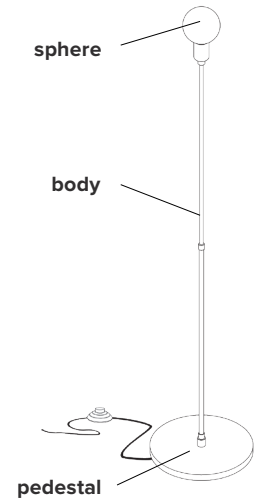

DOT - LUNA FLOOR

<b>type</b>	floor	
<b>materials</b>	body :	brass
	pedestal :	marble
	hardware :	brass
	spheres :	milk glass (G100)
	wire :	vinyl
<b>wire length</b>	96" / 2438 mm footswitch positioned at 24" / 610 mm from body	
<b>weight</b>	2.7 lb / 1.1 kg	
<b>light bulb</b>	LED (included), 4,5W	
<b>sockets</b>	G9	
<b>voltage</b>	120V / 240V	
<b>certifications</b>	 	
<b>notes</b>	– lead time between 8-9 weeks – dimensions are approximate and may vary slightly	

## ORDER GUIDE: SKU

COLLECTION	MODEL	FINISH	
DOT dot	08	BR brass GR graphite	
DOT	08	BR	= DOT08BR <i>example</i>

### FINISH

brass

graphite

marble  
pedestal

### SPHERES

G100  $\varnothing$  ±4" / 100 mm

G80  $\varnothing$  ±3" / 80 mm

G60  $\varnothing$  ±2" / 60 mm

G50  $\varnothing$  ±2" / 50 mm

tube  $\varnothing$  1" / 27 mm  
length ±2" / 60 mm