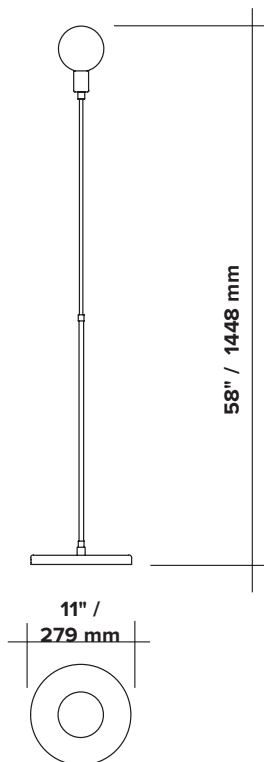

DOT - LUNA FLOOR

<b>type</b>	floor	
<b>materials</b>	body :	brass
	pedestal :	marble
	hardware :	brass
	spheres :	milk glass (G100)
	wire :	vinyl
<b>wire length</b>	96" / 2438 mm footswitch positioned at 24" / 610 mm from body	
<b>weight</b>	2.7 lb / 1.1 kg	
<b>light bulb</b>	LED (included), 4,5W	
<b>sockets</b>	G9	
<b>voltage</b>	120V / 240V	
<b>certifications</b>	 	
<b>notes</b>	– lead time between 8-9 weeks – dimensions are approximate and may vary slightly	

## ORDER GUIDE: SKU

COLLECTION	MODEL	FINISH	
DOT dot	08	BR brass GR graphite	
DOT	08	BR	= DOT08BR <i>example</i>

### SPHERES

G100  $\varnothing$  ±4" / 100 mm

G80  $\varnothing$  ±3" / 80 mm

G60  $\varnothing$  ±2" / 60 mm

G50  $\varnothing$  ±2" / 50 mm

tube  $\varnothing$  1" / 27 mm  
length ±2" / 60 mm