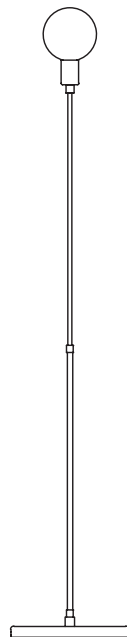

DOT LUNA FLOOR

The Dot Collection combines the directness of exposed, spherical bulbs with the rich materiality of brass. Focused, geometric compositions contain these two features, balancing line, surface, and luminous points. The result is a collection of lamps based in the reflectivity of brass—lamps that are both atmospheric and firm.

type:	floor
construction:	brass body and hardware milk glass globe marble base vinyl cord
specifications:	source: LED lamp provided (G9 base) power consumption: 4.5W lumen output: 371lm colour temperature: 2700K included * 3000K available upon request colour rendering index: 80 CRI standard * ≥ 90 CRI upon request expected lifetime: ≥ 25 000h
cord length:	96" / 244 cm foot switch positioned at 24" / 61 cm from lamp
weight:	10 lb / 4.6 kg
certifications:	   
warranty:	2 years

ORDER GUIDE: SKU

COLLECTION		MODEL	FINISH		CORD	
DOT	dot	08	BR	brass	BK	black
			GR	graphite	WH	white
DOT		08	BR		BK	

DOT08BRBK = **DOT08BRBK**
example

FINISH

brass

graphite

marble
base

NOTES: