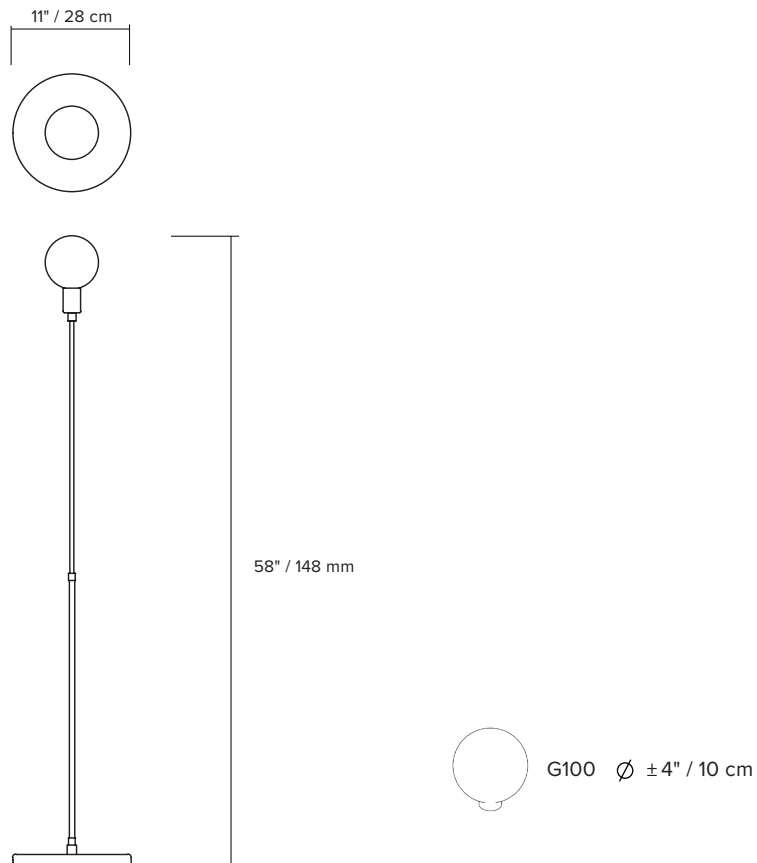

DOT LUNA FLOOR

The Dot Collection combines the directness of exposed, spherical bulbs with the rich materiality of brass. Focused, geometric compositions contain these two features, balancing line, surface, and luminous points. The result is a collection of lamps based in the reflectivity of brass—lamps that are both atmospheric and firm.

type:	floor
construction:	brass body and hardware milk glass globe marble base vinyl cord
specifications:	source: LED lamp provided (G9 base) power consumption: 4.5W lumen output: 971lm colour temperature: 2700K included * 3000K available upon request colour rendering index: 80 CRI standard * ≥ 90 CRI upon request expected lifetime: ≥ 25 000h
cord length:	96" / 244 cm foot switch positioned at 24" / 61 cm from lamp
weight:	10 lb / 4.6 kg
certifications:	    IP20
warranty:	2 years

*dimensions are approximate and may vary slightly

ORDER GUIDE: SKU

COLLECTION		MODEL	FINISH		CORD	
DOT	dot	08	BR	brass	BK	black
			GR	graphite	WH	white
DOT		08	BR		BK	
						= DOT08BRBK
						example

FINISH