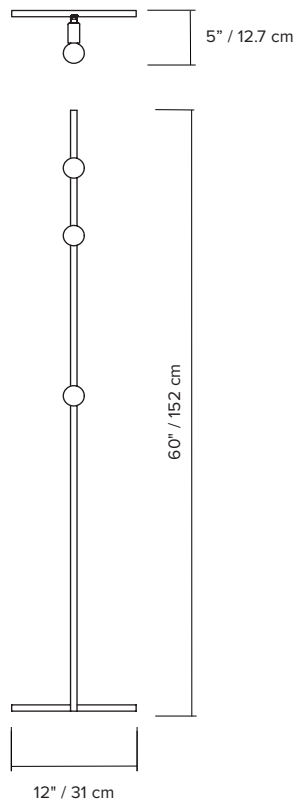

## DOT LINE FLOOR

The Dot Collection combines the directness of exposed, spherical bulbs with the rich materiality of brass. Focused, geometric compositions contain these two features, balancing line, surface, and luminous points. The result is a collection of lamps based in the reflectivity of brass—lamps that are both atmospheric and firm.

<b>type:</b>	floor
<b>construction:</b>	brass or powder coated aluminium and brass body milk glass globes vinyl cord
<b>specifications:</b>	source: LED lamp provided (G9 base) power consumption: 3x 3.5W lumen output: 902lm colour temperature: 2700K included * 3000K available upon request colour rendering index: 80 CRI standard * ≥ 90 CRI upon request expected lifetime: ≥ 25 000h
<b>cord length:</b>	96" / 244 cm, foot switch at 24" / 61 cm from lamp
<b>weight:</b>	brass - 4.6 lb / 2.1 kg aluminium - 3.8 lb / 1.8 kg
<b>certifications:</b>	    IP20
<b>warranty:</b>	2 years

\*dimensions are approximate and may vary slightly

## ORDER GUIDE: SKU

COLLECTION	MODEL	FINISH	CORD
<b>DOT</b> dot	<b>05</b>	<b>BR</b> brass <b>BK</b> black <b>WH</b> white	<b>BK</b> black <b>WH</b> white
<b>DOT</b>	<b>05</b>	<b>BR</b>	<b>BK</b> = <b>DOT05BRBK</b> <b>example</b>