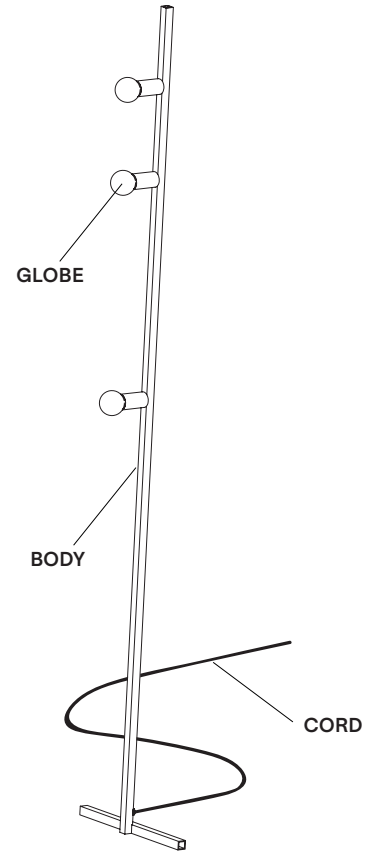

# DOT LINE FLOOR

The Dot Collection combines the directness of exposed, spherical bulbs with the rich materiality of brass. Focused, geometric compositions contain these two features, balancing line, surface, and luminous points. The result is a collection of lamps based in the reflectivity of brass—lamps that are both atmospheric and firm.

<b>TYPE</b>	Floor
<b>CONSTRUCTION</b>	Brass or powder coated aluminum and brass body Milk glass globes Polyester cord (vinyl cord for Australia)
<b>SPECIFICATIONS</b>	Source: LED lamp provided (G9 base) Power consumption: 3x 3.5W Lumen output: 902lm  Colour temperature: 2700K included * 3000K available upon request Colour rendering index: ≥ 90 CRI standard Expected lifetime: ≥ 15 000h
<b>CORD LENGTH</b>	96" / 244 cm, foot switch at 24" / 61 cm from lamp
<b>WEIGHT</b>	Brass - 4.6 lb / 2.1 kg Powder coated aluminum - 3.8 lb / 1.8 kg
<b>CERTIFICATIONS</b>	     
<b>WARRANTY</b>	2 years

## CORD

(\*CORDS ONLY AVAILABLE IN BLACK VINYL FOR AUSTRALIA)

**BK**  
Black

**WH**  
White

**BG**  
Beige

**MB**  
Midnight  
Blue

## LAMP ANATOMY

		Example	Fill with your selection
<b>COLLECTION</b>	<b>DOT</b> Dot	<b>DOT</b>	<b>DOT</b>
<b>MODEL</b>	<b>05</b>	<b>05</b>	<b>05</b>
<b>BODY</b>	<b>BR</b> Brass <b>BK</b> Textured Black <b>WH</b> Textured White <b>BG</b> Textured Beige <b>MB</b> Textured Midnight Blue <b>CC</b> Custom colour*	<b>BR</b>	
<b>CORD**</b>	<b>BK</b> Black <b>WH</b> White <b>BG</b> Beige <b>MB</b> Midnight Blue <b>CC</b> Custom colour*	<b>BK</b>	
<b>FULL SKU</b>		<b>DOT05BRBK</b>	
		<b>NOTES</b>	