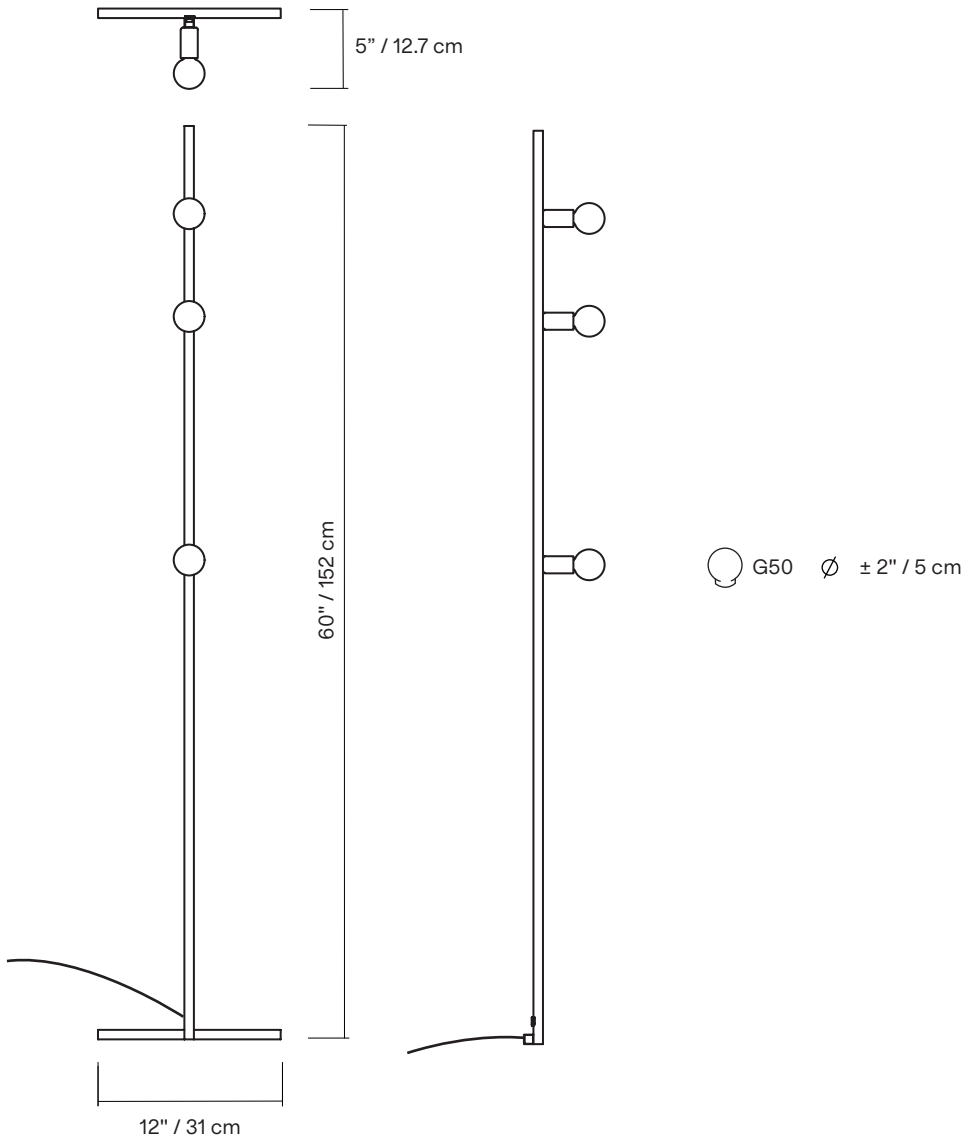

# DOT LINE FLOOR

The Dot Collection combines the directness of exposed, spherical bulbs with the rich materiality of brass. Focused, geometric compositions contain these two features, balancing line, surface, and luminous points. The result is a collection of lamps based in the reflectivity of brass—lamps that are both atmospheric and firm.

<b>TYPE</b>	Floor
<b>CONSTRUCTION</b>	Brass or powder coated aluminum and brass body Milk glass globes Polyester cord (vinyl cord for Australia)
<b>SPECIFICATIONS</b>	Source: LED lamp provided (G9 base) Power consumption: 3x 3.5W Lumen output: 902lm  Colour temperature: 2700K included * 3000K available upon request Colour rendering index: ≥ 90 CRI standard Expected lifetime: ≥ 15 000h
<b>CORD LENGTH</b>	96" / 244 cm, foot switch at 24" / 61 cm from lamp
<b>WEIGHT</b>	Brass - 4.6 lb / 2.1 kg Powder coated aluminum - 3.8 lb / 1.8 kg
<b>CERTIFICATIONS</b>	     
<b>WARRANTY</b>	2 years

\*dimensions are approximate and may vary slightly

## LAMP ANATOMY

		Example	Fill with your selection
<b>COLLECTION</b>	<b>DOT</b> Dot	<b>DOT</b>	<b>DOT</b>
<b>MODEL</b>	<b>05</b>	<b>05</b>	<b>05</b>
<b>BODY</b>	<b>BR</b> Brass <b>BK</b> Textured Black <b>WH</b> Textured White <b>BG</b> Textured Beige <b>MB</b> Textured Midnight Blue <b>CC</b> Custom colour*	<b>BR</b>	
<b>CORD**</b>	<b>BK</b> Black <b>WH</b> White <b>BG</b> Beige <b>MB</b> Midnight Blue <b>CC</b> Custom colour*	<b>BK</b>	
<b>FULL SKU</b>		<b>DOT05BRBK</b>	
		<b>NOTES</b>	