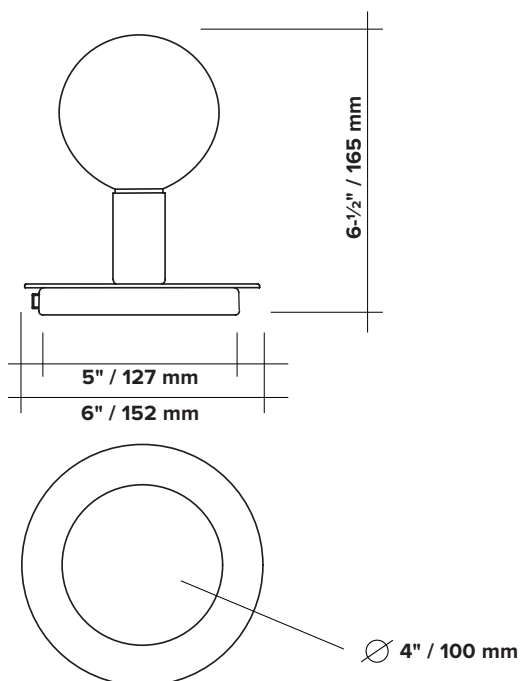

DOT TABLE

type	table
materials	body : brass (BR) or powdercoated steel and brass (BL/WH) sphere : milk glass (G100) wire : vinyl
wire length	96" / 2438 mm switch positionned at 18"/457 mm from body
weight	1.5 lb / 0.7 kg
light bulb	LED (included), 4,5W
sockets	G9
voltage	120V / 240V
certifications	
notes	<ul style="list-style-type: none"> - additional charges for modifications or for special orders - lead time between 8-9 weeks - dimensions are approximate and may vary slightly

ORDER GUIDE: SKU

COLLECTION	MODEL	FINISH	
DOT dot	04	BR brass BL black WH white	
DOT	04	BR	= DOT04BR example

FINISH

brass

flat black

flat white

LIGHT BULB

G9 SOCKETS

Frosted
4.5W
100V-120V / 240V
450 Lumens
2700 K
25 000 H
CRI ≥80
2 years warranty

SPHERES

G100 Ø ±4" / 100 mm