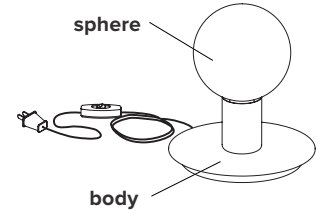

DOT TABLE

type	table
materials	body : brass (BR) or powdercoated steel and brass (BL/WH) sphere : milk glass (G100) wire : vinyl
wire length	96" / 2438 mm switch positionned at 18"/457 mm from body
weight	1.5 lb / 0.7 kg
light bulb	LED (included), 4,5W
sockets	G9
voltage	120V / 240V
certifications	
notes	<ul style="list-style-type: none"> - additional charges for modifications or for special orders - lead time between 8-9 weeks - dimensions are approximate and may vary slightly

ORDER GUIDE: SKU

COLLECTION	MODEL	FINISH	
DOT dot	04	BR brass BL black WH white	
DOT	04	BR	= DOT04BR example

FINISH

brass

flat black

flat white

LIGHT BULB

G9 SOCKETS