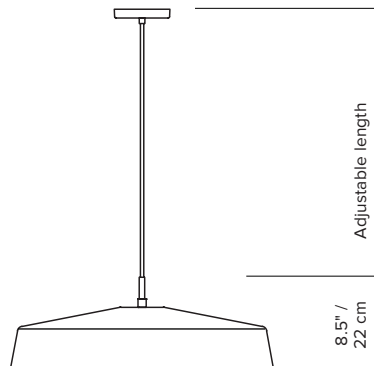

type:	pendant
construction:	powder coated aluminum brass disc and hardware polyester cord
specifications:	source: LED lamp provided (G9 base) power consumption: 2x 3.5W lumen output: 638lm colour temperature: 2700K included * 3000K available upon request colour rendering index: 80 CRI standard * ≥ 90 CRI upon request expected lifetime: 25 000h
control:	refer to our recommended list of dimmer models
cord length:	120" / 305 cm
weight:	13 lb / 5.8 kg
certifications:	    IP20
warranty:	2 years