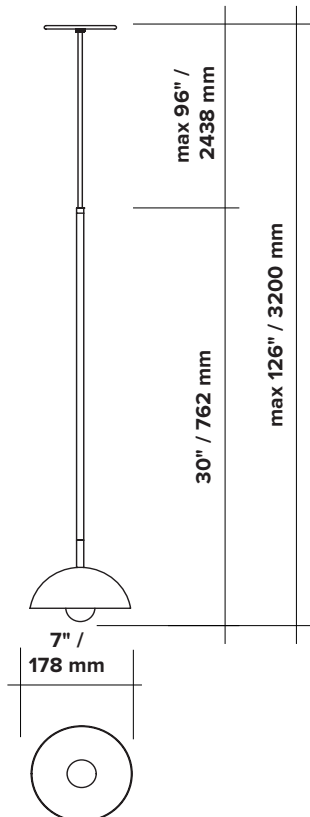

BEAUBIEN SIMPLE SHADE

type	wall	
materials	shade :	powdercoated aluminium
	body :	powdercoated steel
	sphere :	milk glass (G50)
	hardware :	brass
	canopy:	powdercoated steel
	wire:	nylon
weight	1.5 lb / 0.7 kg	
light bulb	LED (included), 1x 3,5W	
sockets	G9	
voltage	120V / 240V	
dimmer	refer to our recommended list of dimmer models	
certifications	  	
notes	<ul style="list-style-type: none"> - must be installed by an electrician; - additional charges for modifications or for special orders - lead time between 8-9 weeks - dimensions are approximate and may vary slightly 	

ORDER GUIDE: SKU

<u>COLLECTION</u>	<u>MODEL</u>	<u>FINISH (body + hardware)</u>	
BEA beaubien	03	BLBR black body brass hardware	
		BLGR black body graphite hardware	
BEA	03	BLBR	= BEA03BLBR <i>example</i>