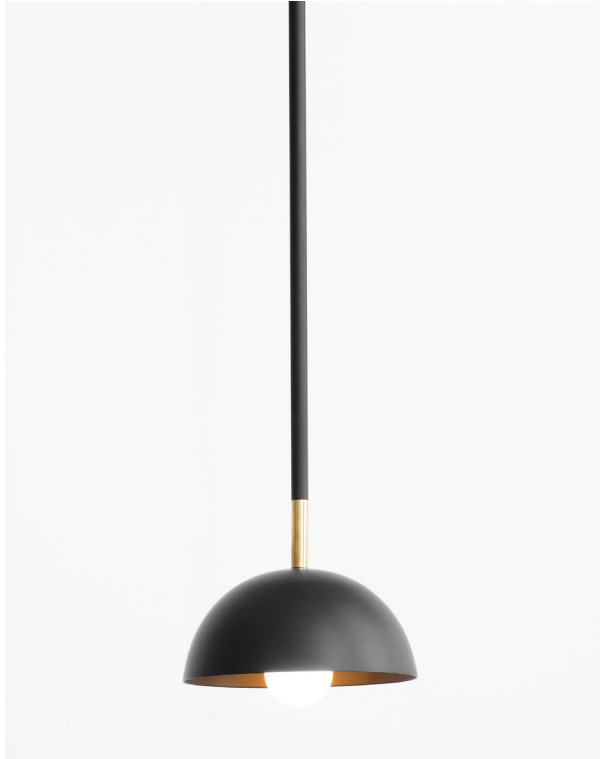

BEAUBIEN SIMPLE SHADE

type	wall	
materials	shade :	powdercoated aluminium
	body :	powdercoated steel
	sphere :	milk glass (G50)
	hardware :	brass
	canopy:	powdercoated steel
	wire:	nylon
weight	1.5 lb / 0.7 kg	
light bulb	LED (included), 1x 3,5W	
sockets	G9	
voltage	120V / 240V	
dimmer	refer to our recommended list of dimmer models	
certifications	  	
notes	<ul style="list-style-type: none"> - must be installed by an electrician; - additional charges for modifications or for special orders - lead time between 8-9 weeks - dimensions are approximate and may vary slightly 	

ORDER GUIDE: SKU

<u>COLLECTION</u>	<u>MODEL</u>	<u>FINISH (body + hardware)</u>	
BEA beaubien	03	BLBR black body brass hardware	
		BLGR black body graphite hardware	
BEA	03	BLBR	= BEA03BLBR <i>example</i>

<u>FINISH</u>		
		
brass	black	graphite

LIGHT BULB & DIMMER SPECIFICATIONS

G9 SOCKETS

Frosted
3.5W
100V-120V / 240V
350 Lumens
2700 K
25 000 H
CRI ≥80
2 years warranty

SPHERES

G100 \varnothing ± 4" / 100 mm