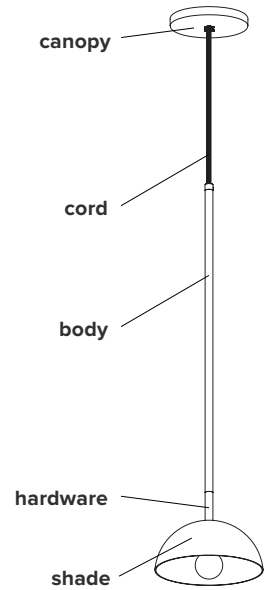

| | |
|------------------------|-----------------------------------------------------------------------------------------------------------------------------------------------------------------------------------------------------------------------------------------------------------------------------------------------------------------------------------------------------|
| type: | pendant |
| construction: | powder coated steel body and canopy powder coated aluminum shade brass hardware milk glass globe polyester cord |
| specifications: | source: LED lamp provided (G9 base) power consumption: 3,5W lumen output: 182lm colour temperature: 2700K included * 3000K available upon request colour rendering index: 80 CRI standard * ≥ 90 CRI upon request expected lifetime: 25 000h |
| control: | refer to our recommended list of dimmer models |
| weight: | 1.5lb / 0.7 kg |
| certifications: |     IP20 |
| warranty: | 2 years |

ORDER GUIDE: SKU

| <u>COLLECTION</u> | <u>MODEL</u> | <u>FINISH</u> | <u>HARDWARE</u> |
|-------------------|--------------|---------------|----------------------------------|
| BEA beaubien | 03 | BK black | BR brass |
| | | | GR graphite |
| BEA | 03 | BK | BR = BEA03BKBR example |

FINISH

flat
black

HARDWARE

graphite

brass

NOTES:

- must be installed by an electrician
- shades only available in black, not brass
- not protected against liquids (refer to IP20)
- additional charges for modifications or for special orders
- please refer to maintenance sheet on website for cleaning instructions