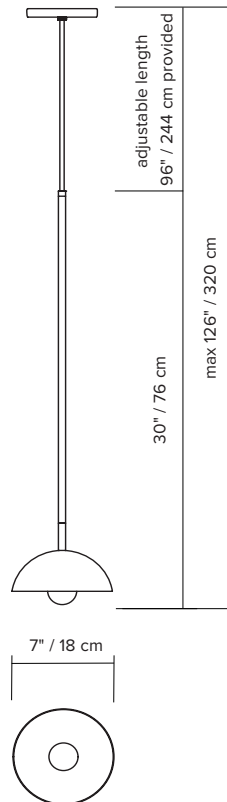

| | |
|------------------------|-----------------------------------------------------------------------------------------------------------------------------------------------------------------------------------------------------------------------------------------------------------------------------------------------------------------------------------------------------|
| type: | pendant |
| construction: | powder coated steel body and canopy powder coated aluminum shade brass hardware milk glass globe polyester cord |
| specifications: | source: LED lamp provided (G9 base) power consumption: 3,5W lumen output: 182lm colour temperature: 2700K included * 3000K available upon request colour rendering index: 80 CRI standard * ≥ 90 CRI upon request expected lifetime: 25 000h |
| control: | refer to our recommended list of dimmer models |
| weight: | 1.5lb / 0.7 kg |
| certifications: |     IP20 |
| warranty: | 2 years |

ORDER GUIDE: SKU

| <u>COLLECTION</u> | <u>MODEL</u> | <u>FINISH</u> | <u>HARDWARE</u> |
|-------------------|--------------|---------------|----------------------------------|
| BEA beaubien | 03 | BK black | BR brass |
| | | | GR graphite |
| BEA | 03 | BK | BR = BEA03BKBR example |