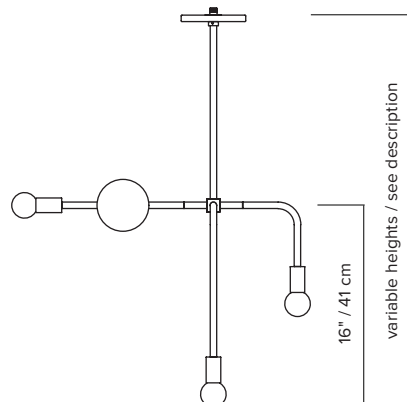

- type:** pendant
- construction:** powder coated aluminium body  
powder coated steel canopy  
brass hardware  
milk glass globes
- specifications:** source: LED lamp provided (G9 base)  
power consumption: 1 x 4.5W + 3 x 3.5W  
lumen output: 1272lm  
colour temperature: 2700K included  
\* 3000K available upon request  
colour rendering index: 80 CRI standard  
\* ≥ 90 CRI upon request  
expected lifetime: 25 000h
- control:** refer to our recommended list of dimmer models
- total height:**
- |       |       |       |       |        |        |
|-------|-------|-------|-------|--------|--------|
| 23"   | 27"   | 31"   | 35"   | 41"    | 53"    |
| 58 cm | 69 cm | 79 cm | 90 cm | 104 cm | 135 cm |
- weight:** min. 2.4lb / 1.1kg
- certifications:**    
- warranty:** 2 years

\*dimensions are approximate and may vary slightly

## ORDER GUIDE: SKU

COLLECTION		MODEL	FINISH		HARDWARE	HEIGHT		
BEA	Beaubien	02	BK	black	BR	brass	A	23" / 58 cm
					GR	graphite	B	27" / 69 cm
							C	31" / 79 cm
							D	35" / 89 cm
							E	41" / 104 cm
							F	53" / 135 cm
							V	custom
<b>BEA</b>		<b>02</b>	<b>BK</b>		<b>BR</b>		<b>A</b>	<b>= BEA02BKBRA</b>
								<b>example</b>