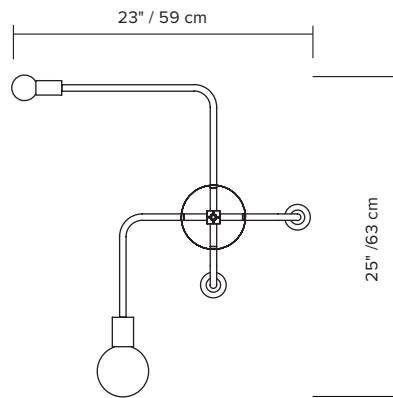

- type:** pendant
- construction:** powder coated aluminium body  
powder coated steel canopy  
brass hardware  
milk glass globes
- specifications:** source: LED lamp provided (G9 base)  
power consumption: 1 x 4.5W + 3 x 3.5W  
lumen output: 1272lm  
colour temperature: 2700K included  
\* 3000K available upon request  
colour rendering index: 80 CRI standard  
\* ≥ 90 CRI upon request  
expected lifetime: 25 000h
- control:** refer to our recommended list of dimmer models
- total height:**
- |       |       |       |       |        |        |
|-------|-------|-------|-------|--------|--------|
| 23"   | 27"   | 31"   | 35"   | 41"    | 53"    |
| 58 cm | 69 cm | 79 cm | 90 cm | 104 cm | 135 cm |
- weight:** min. 2.4lb / 1.1kg
- certifications:**    
- warranty:** 2 years

\*dimensions are approximate and may vary slightly

## ORDER GUIDE: SKU

COLLECTION		MODEL	FINISH		HARDWARE	HEIGHT		
BEA	Beaubien	02	BK	black	BR	brass	A	23" / 58 cm
					GR	graphite	B	27" / 69 cm
							C	31" / 79 cm
							D	35" / 89 cm
							E	41" / 104 cm
							F	53" / 135 cm
							V	custom
<b>BEA</b>		<b>02</b>	<b>BK</b>		<b>BR</b>		<b>A</b>	<b>= BEA02BKBRA</b>
								<b>example</b>