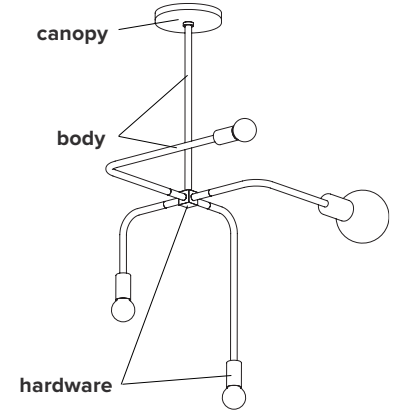

- type:** pendant
- construction:** powder coated aluminium body  
powder coated steel canopy  
brass hardware  
milk glass globes
- specifications:** source: LED lamp provided (G9 base)  
power consumption: 1 x 4.5W + 3 x 3.5W  
lumen output: 1272lm  
colour temperature: 2700K included  
\* 3000K available upon request  
colour rendering index: 80 CRI standard  
\* ≥ 90 CRI upon request  
expected lifetime: 25 000h
- control:** refer to our recommended list of dimmer models
- total height:**
- |       |       |       |       |        |        |
|-------|-------|-------|-------|--------|--------|
| 23"   | 27"   | 31"   | 35"   | 41"    | 53"    |
| 58 cm | 69 cm | 79 cm | 90 cm | 104 cm | 135 cm |
- weight:** min. 2.4lb / 1.1kg
- certifications:**    
- warranty:** 2 years

## ORDER GUIDE: SKU

COLLECTION		MODEL	FINISH		HARDWARE	HEIGHT		
BEA	Beaubien	02	BK	black	BR	brass	A	23" / 58 cm
					GR	graphite	B	27" / 69 cm
							C	31" / 79 cm
							D	35" / 89 cm
							E	41" / 104 cm
							F	53" / 135 cm
							V	custom
<b>BEA</b>		<b>02</b>	<b>BK</b>		<b>BR</b>		<b>A</b>	<b>= BEA02BKBRA</b>
								<b>example</b>