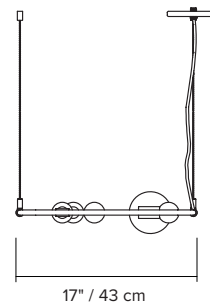

- type:** ceiling (CE), wall (WA): hardwire (HW) or softwire (SW)
- construction:** powder coated steel and aluminum body
brass hardware
milk glass globe
polyester cord, vinyl cord for floor or wall softwire in Australia
- specifications:** source: LED lamp provided (G9 base)
power consumption: 1 x 4.5W, 4 x 3.5W
lumen output: 1573lm
colour temperature: 2700K included
* 3000K available upon request
colour rendering index: 80 CRI standard
* ≥ 90 CRI upon request
expected lifetime: ≥ 25 000h
- control:** refer to our recommended list of dimmer models
- cord length:** 120" / 305 cm
CE- 120" / 305 cm of cord and 96" / 244 cm of brass beads chain (or stainless steel cable)
WASW- footswitch positioned at 72" / 183 cm from body
WASW- handswitch positioned at 18" / 46 cm from body
- weight:** starting at 7.5 lb / 3.4 kg
- certifications:**     IP20
- warranty:** 2 years

WALL

CEILING

- G80 $\varnothing \pm 3" / 80 \text{ mm}$
- G50 $\varnothing \pm 2" / 50 \text{ mm}$

ORDER GUIDE: SKU

COLLECTION	MODEL	TYPE	BODY	HARDWARE*	CORD	CANOPY
BEA beaubien	01	CE ceiling	BK black BR brass	BR brass GR graphite**	BK black	BK black BR brass WH white
BEA	01	CE	BK	BR	BK	BK = BEA01CEBKBRBK example

= **BEA01WAHWBKBRBK**
example

FINISH

flat black

graphite

brass

flat white

COLLECTION	MODEL	TYPE	BODY	HARDWARE	CORD	SWITCH
BEA beaubien	01	WASW wall softwire	BK black BR brass	BR brass GR graphite*	BK black	HD hand at 18"/ 46 cm FT floor at 72"/ 183 cm
BEA	01	WASW	BK	BR	BK	HD