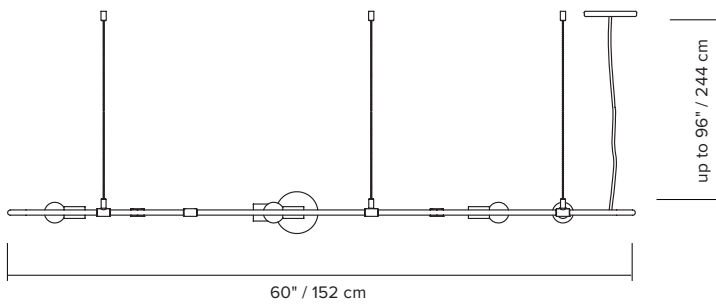

- type:** ceiling (CE), wall (WA): hardwire (HW) or softwire (SW)
- construction:** powder coated steel and aluminum body
brass hardware
milk glass globe
polyester cord, vinyl cord for floor or wall softwire in Australia
- specifications:** source: LED lamp provided (G9 base)
power consumption: 1 x 4.5W, 4 x 3.5W
lumen output: 1573lm
colour temperature: 2700K included
* 3000K available upon request
colour rendering index: 80 CRI standard
* ≥ 90 CRI upon request
expected lifetime: ≥ 25 000h
- control:** refer to our recommended list of dimmer models
- cord length:** 120" / 305 cm
CE- 120" / 305 cm of cord and 96" / 244 cm of brass beads chain (or stainless steel cable)
WASW- footswitch positioned at 72" / 183 cm from body
WASW- handswitch positioned at 18" / 46 cm from body
- weight:** starting at 7.5 lb / 3.4 kg
- certifications:**     IP20
- warranty:** 2 years

WALL

CEILING

- G80 $\varnothing \pm 3" / 80 \text{ mm}$
- G50 $\varnothing \pm 2" / 50 \text{ mm}$

ORDER GUIDE: SKU

COLLECTION	MODEL	TYPE	BODY	HARDWARE*	CORD	CANOPY
BEA beaubien	01	CE ceiling	BK black BR brass	BR brass GR graphite**	BK black	BK black BR brass WH white
BEA	01	CE	BK	BR	BK	BK = BEA01CEBKBRBK example