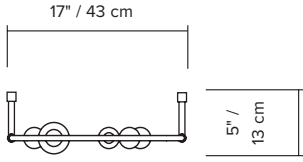

WALL

CEILING

- G80 $\varnothing \pm 3" / 80 \text{ mm}$
- G50 $\varnothing \pm 2" / 50 \text{ mm}$