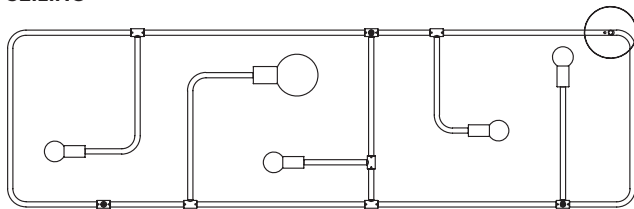

- type:** ceiling (CE), wall (WA): hardwire (HW) or softwire (SW)
- construction:** powder coated steel and aluminum body
brass hardware
milk glass globe
polyester cord, vinyl cord for floor or wall softwire in Australia
- specifications:** source: LED lamp provided (G9 base)
power consumption: 1 x 4.5W, 4 x 3.5W
lumen output: 1573lm
colour temperature: 2700K included
* 3000K available upon request
colour rendering index: 80 CRI standard
* ≥ 90 CRI upon request
expected lifetime: ≥ 25 000h
- control:** refer to our recommended list of dimmer models
- cord length:** 120" / 305 cm
CE- 120" / 305 cm of cord and 96" / 244 cm of brass beads chain (or stainless steel cable)
WASW- footswitch positioned at 72" / 183 cm from body
WASW- handswitch positioned at 18" / 46 cm from body
- weight:** starting at 7.5 lb / 3.4 kg
- certifications:**     IP20
- warranty:** 2 years

WALL

CEILING

- G80 $\varnothing \pm 3" / 80 \text{ mm}$
- G50 $\varnothing \pm 2" / 50 \text{ mm}$

ORDER GUIDE: SKU

COLLECTION	MODEL	TYPE	BODY	HARDWARE*	CORD	CANOPY
BEA beaubien	01	CE ceiling	BK black BR brass	BR brass GR graphite**	BK black	BK black BR brass WH white
BEA	01	CE	BK	BR	BK	BK = BEA01CEBKBRBK example