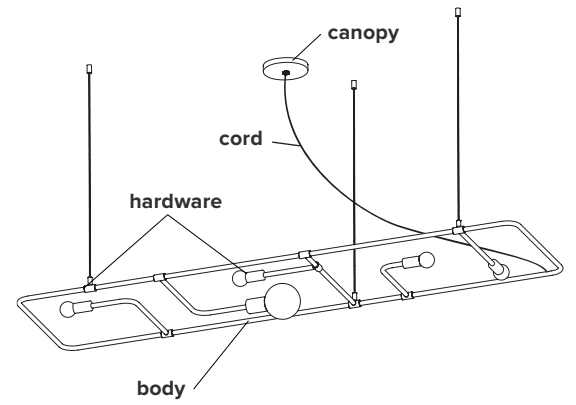

ORDER GUIDE: SKU

COLLECTION	MODEL	TYPE	BODY	HARDWARE*	CORD	CANOPY
BEA beaubien	01	CE ceiling	BK black BR brass	BR brass GR graphite**	BK black	BK black BR brass WH white
BEA	01	CE	BK	BR	BK	BK = BEA01CEBKBRBK example

*brass hardware includes brass bead chains and brass ceiling anchors.
graphite hardware includes stainless steel cables and flat black ceiling anchors.

**only available with black body

FINISH

flat black

graphite

brass

flat white