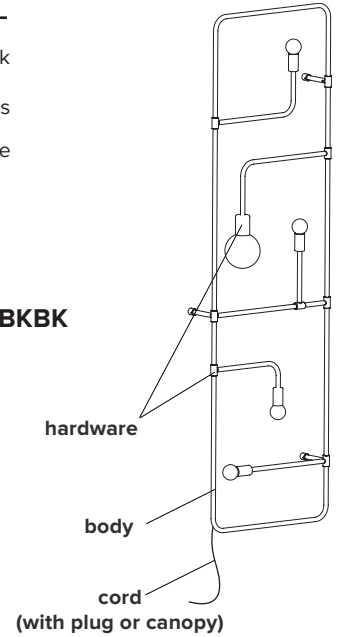

- type:** ceiling (CE), wall (WA): hardwire (HW) or softwire (SW)
- construction:** powder coated steel and aluminum body
brass hardware
milk glass globe
polyester cord, vinyl cord for floor or wall softwire in Australia
- specifications:** source: LED lamp provided (G9 base)
power consumption: 1 x 4.5W, 4 x 3.5W
lumen output: 1573lm
colour temperature: 2700K included
* 3000K available upon request
colour rendering index: 80 CRI standard
* ≥ 90 CRI upon request
expected lifetime: ≥ 25 000h
- control:** refer to our recommended list of dimmer models
- cord length:** 120" / 305 cm
CE- 120" / 305 cm of cord and 96" / 244 cm of brass beads chain (or stainless steel cable)
WASW- footswitch positioned at 72" / 183 cm from body
WASW- handswitch positioned at 18" / 46 cm from body
- weight:** starting at 7.5 lb / 3.4 kg
- certifications:**     IP20
- warranty:** 2 years

*brass hardware includes brass bead chains and brass ceiling anchors.
graphite hardware includes stainless steel cables and flat black ceiling anchors.

**only available with black body

FINISH

flat black

graphite

= **BEA01WAHWBKBRBK**
example

FINISH

flat black

graphite

brass

flat white

COLLECTION	MODEL	TYPE	BODY	HARDWARE	CORD	SWITCH
BEA beaubien	01	WASW wall softwire	BK black BR brass	BR brass GR graphite*	BK black	HD hand at 18"/ 46 cm FT floor at 72"/ 183 cm
BEA	01	WASW	BK	BR	BK	HD

*only available with black body

= **BEA01WASWBKBRBKHD**
example

FINISH

flat black

graphite

brass

NOTES:

- must be installed by an electrician (except floor and wall softwire version)
- stainless steel cables not meant for slanted ceilings
- not protected against liquids (refer to IP20)
- additional charges for modifications or for special orders
- please refer to maintenance sheet on website for cleaning instructions