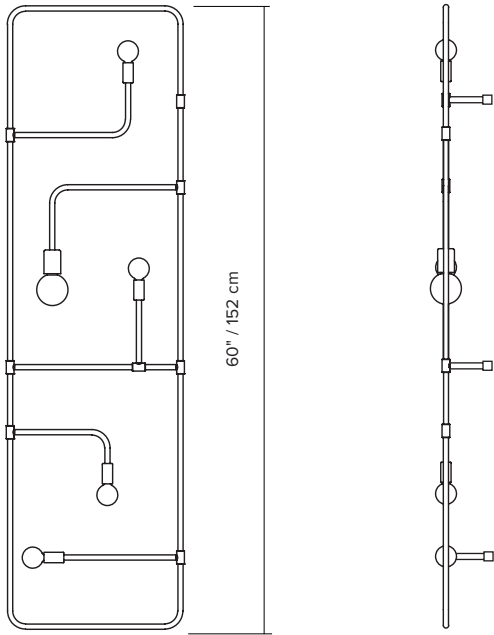

- type:** ceiling (CE), wall (WA): hardwire (HW) or softwire (SW)
- construction:** powder coated steel and aluminum body
brass hardware
milk glass globe
polyester cord, vinyl cord for floor or wall softwire in Australia
- specifications:** source: LED lamp provided (G9 base)
power consumption: 1 x 4.5W, 4 x 3.5W
lumen output: 1573lm
colour temperature: 2700K included
* 3000K available upon request
colour rendering index: 80 CRI standard
* ≥ 90 CRI upon request
expected lifetime: ≥ 25 000h
- control:** refer to our recommended list of dimmer models
- cord length:** 120" / 305 cm
CE- 120" / 305 cm of cord and 96" / 244 cm of brass beads chain (or stainless steel cable)
WASW- footswitch positioned at 72" / 183 cm from body
WASW- handswitch positioned at 18" / 46 cm from body
- weight:** starting at 7.5 lb / 3.4 kg
- certifications:**     IP20
- warranty:** 2 years

WALL

CEILING

- G80 $\varnothing \pm 3" / 80 \text{ mm}$
- G50 $\varnothing \pm 2" / 50 \text{ mm}$

ORDER GUIDE: SKU

COLLECTION	MODEL	TYPE	BODY	HARDWARE*	CORD	CANOPY
BEA beaubien	01	CE ceiling	BK black BR brass	BR brass GR graphite**	BK black	BK black BR brass WH white
BEA	01	CE	BK	BR	BK	BK = BEA01CEBKBRBK example

= **BEA01WAHWBKBRBK**
example

FINISH

flat black

graphite

brass

flat white

COLLECTION	MODEL	TYPE	BODY	HARDWARE	CORD	SWITCH
BEA beaubien	01	WASW wall softwire	BK black BR brass	BR brass GR graphite*	BK black	HD hand at 18"/ 46 cm FT floor at 72"/ 183 cm
BEA	01	WASW	BK	BR	BK	HD