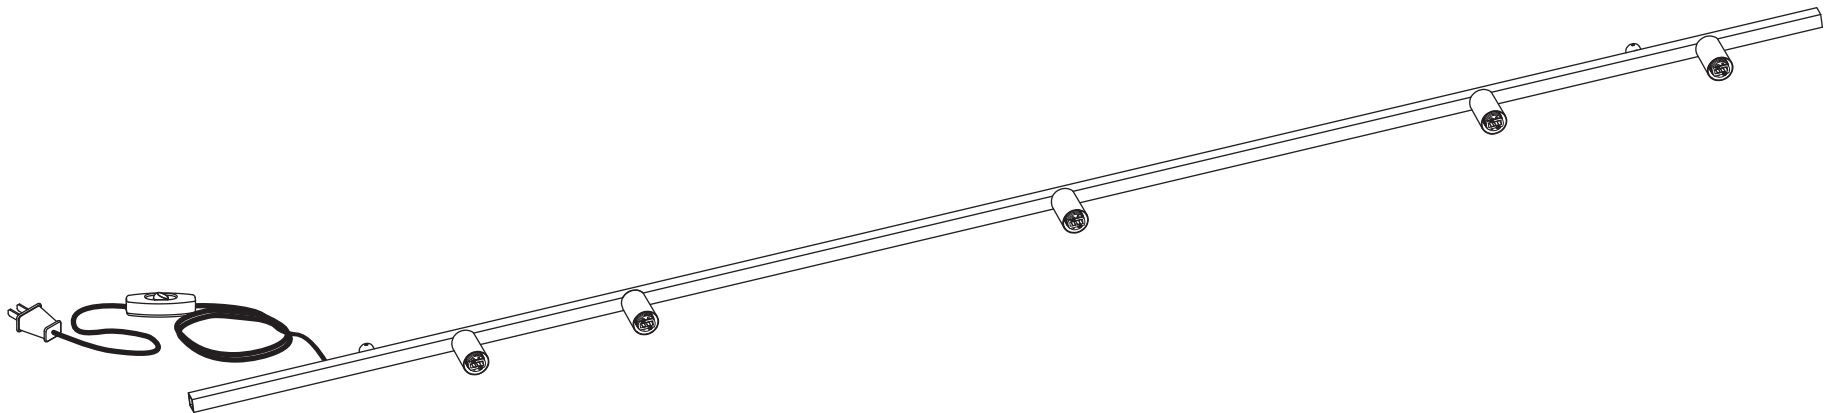

# DOT LINE WALL SOFTWARE

- 
- Use appropriate screws and anchors where necessary
  - Wear enclosed gloves when handling lamp
  - Handle materials with care. Please consult lamp maintenance sheet on our web site
  - Should be used exclusively as a lamp and not as a shelving, display or hanging unit

\* Use appropriate anchors

**1**

**2**

\* Screw gently, but firmly

**3**

**4**