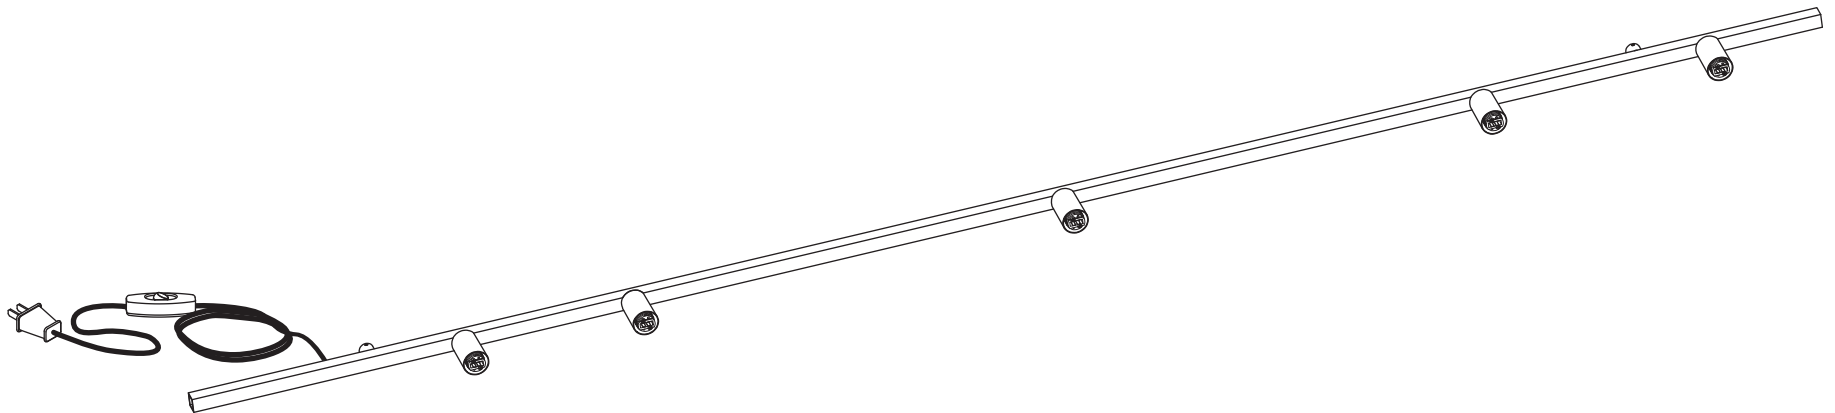

# DOT LINE WALL SOFTWARE

- 
- Use appropriate screws and anchors where necessary
  - Wear enclosed gloves when handling lamp
  - Handle materials with care. Please consult lamp maintenance sheet on our web site
  - Should be used exclusively as a lamp and not as a shelving, display or hanging unit

\* Make sure to use appropriate anchors

\* Screw gently, but firmly

**1**

**2**

**3**

**4**