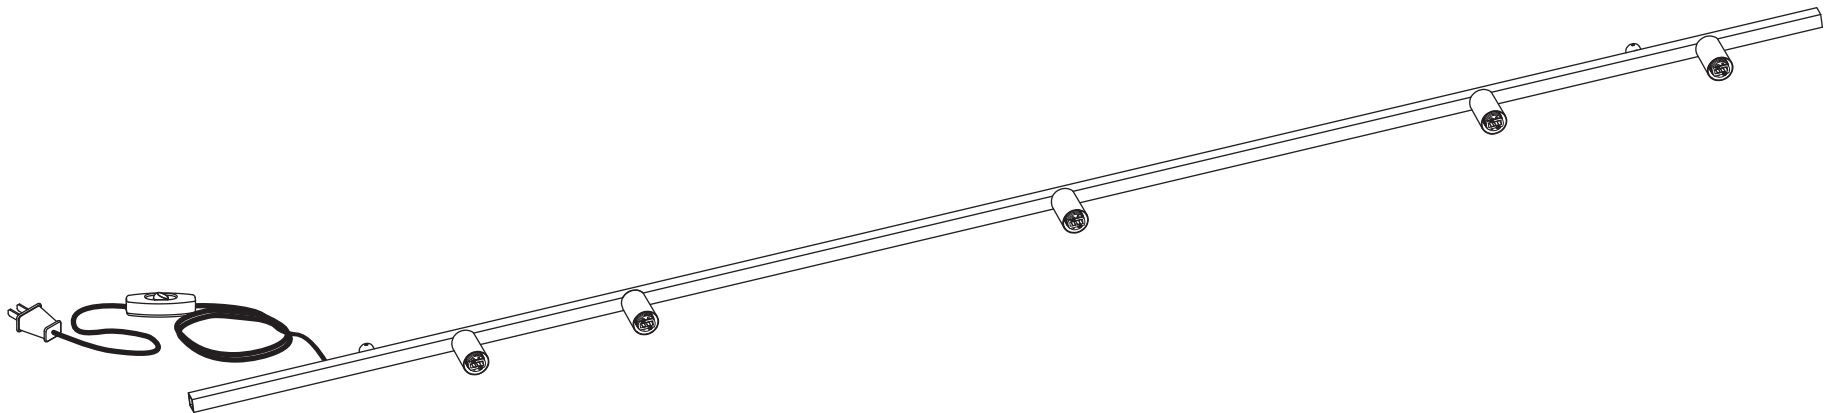

DOT LINE WALL SOFTWARE

- 
- Use appropriate screws and anchors where necessary
 - Wear enclosed gloves when handling lamp
 - Handle materials with care. Please consult lamp maintenance sheet on our web site
 - Should be used exclusively as a lamp and not as a shelving, display or hanging unit

* Make sure to use appropriate anchors

1

2

* Screw gently, but firmly

3

4