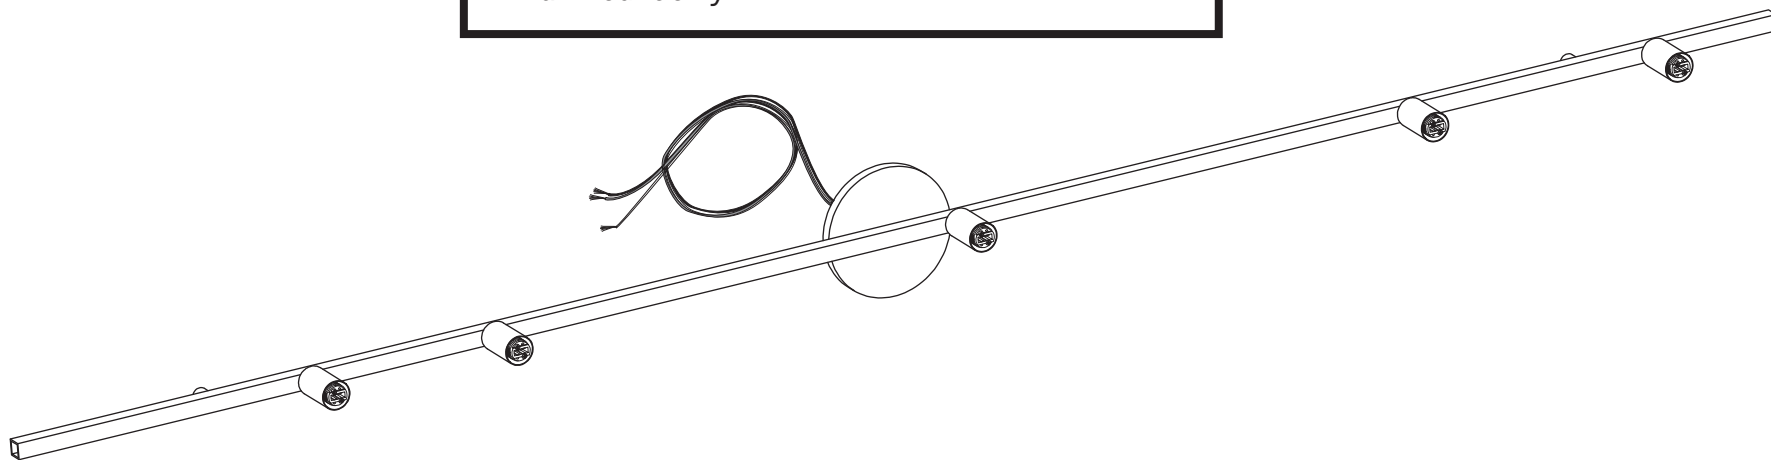

DOT LINE WALL HARDWARE

- To be installed by an electrician to an electrical box
- Use appropriate screws and anchors where necessary
- Wear enclosed gloves when handling lamp
- Handle materials with care. Please consult lamp maintenance sheet on our web sit
- Should be used exclusively as a lamp and not as a shelving, display or hanging unite
- Wall mount only