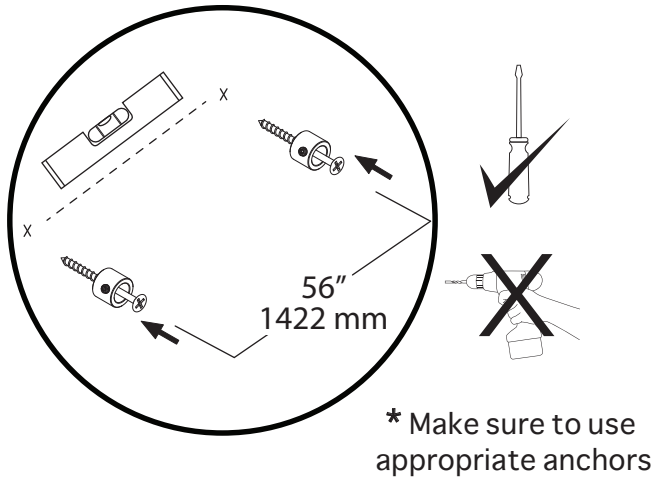

DOT LINE WALL HARDWARE

- To be installed by an electrician to an electrical box
- Use appropriate screws and anchors where necessary
- Wear enclosed gloves when handling lamp
- Handle materials with care. Please consult lamp maintenance sheet on our web sit
- Should be used exclusively as a lamp and not as a shelving, display or hanging unite
- Wall mount only