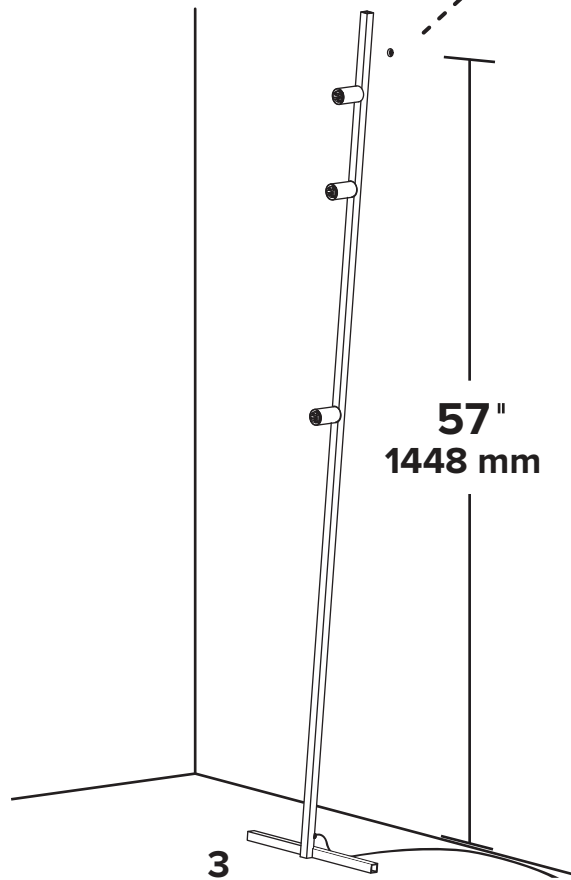

DOT LINE FLOOR

- Wear enclosed gloves when handling lamp
- Handle materials with care. Please consult lamp maintenance sheet on our web site

1

2

3

Make sure to use appropriate anchors

4

10''
254 mm