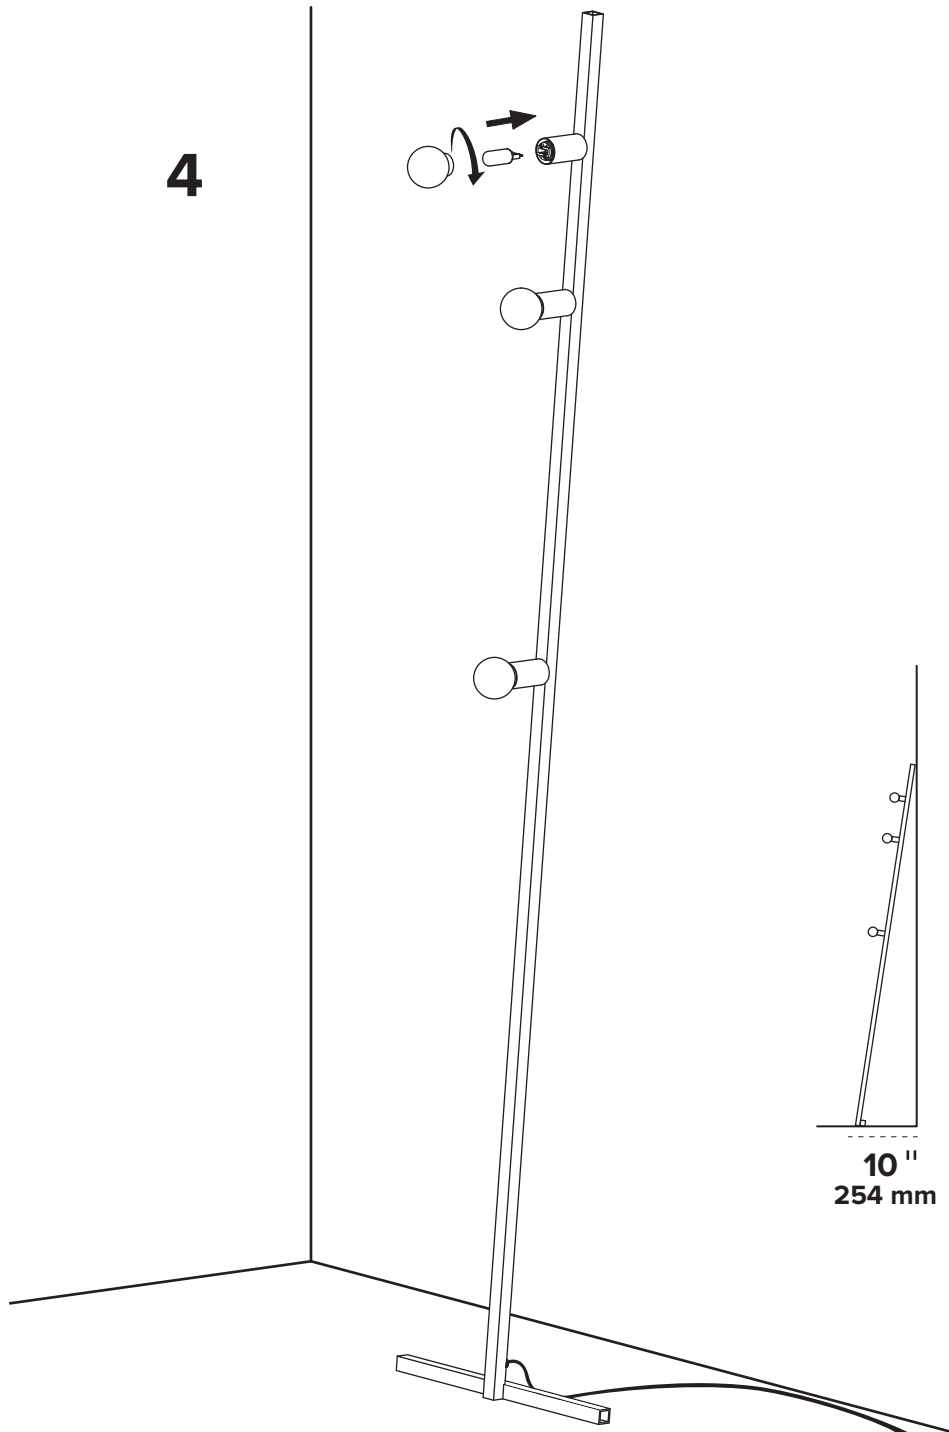

DOT LINE FLOOR

- Wear enclosed gloves when handling lamp
- Handle materials with care. Please consult lamp maintenance sheet on our web site

1

2

3

Make sure to use appropriate anchors

4

10''
254 mm