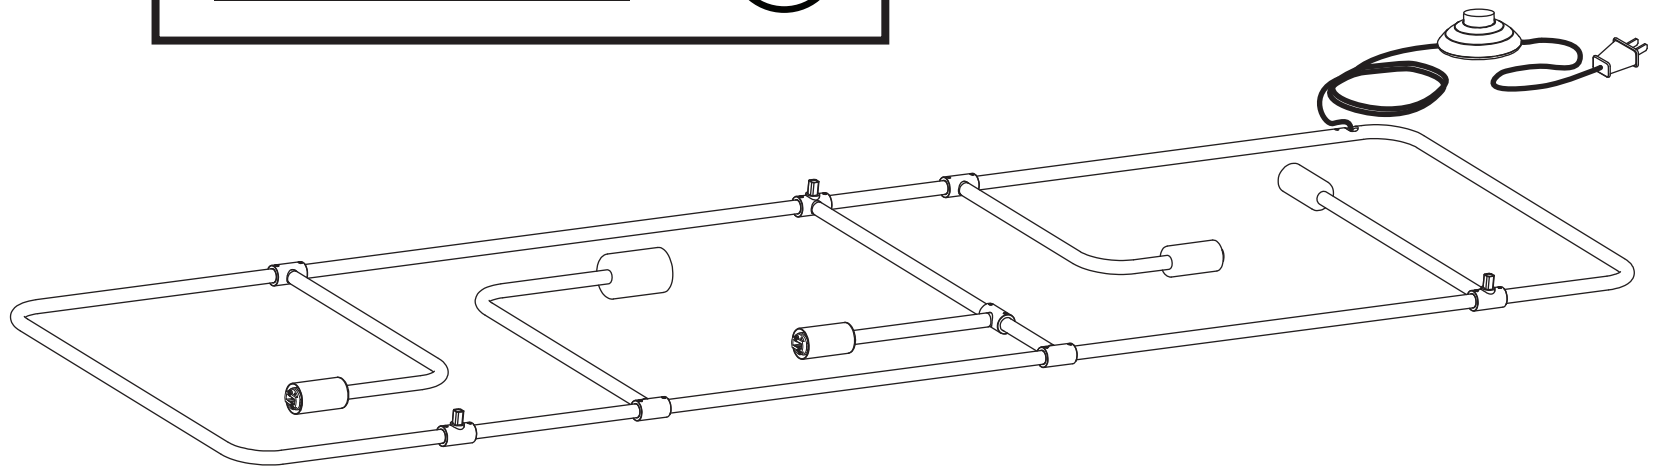

BEAUBIEN WALL

1 x 

4 x 
3.5W

1 x 
4.5W

4 x 
G50

1 x 
G80

3 x 

- Use appropriate screws and anchors where necessary
- Wear enclosed gloves when handling lamp
- Hold lamp by the frame
- Handle raw brass with care. Please consult lamp maintenance sheet on our web site
- Wall mount only

lamp weight **17 lbs / 7.7 kg**

1

43.75"
1111 mm

18.25"
463 mm

16.5"
419 mm

2

3 x

3