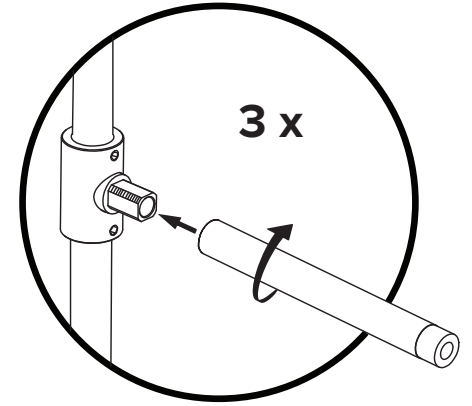

BEAUBIEN WALL

1 x 

4 x 
3.5W

1 x 
4.5W

4 x 
G50

1 x 
G80

3 x 

- Use appropriate screws and anchors where necessary
- Wear enclosed gloves when handling lamp
- Hold lamp by the frame
- Handle raw brass with care. Please consult lamp maintenance sheet on our web site
- Wall mount only

lamp weight **17 lbs / 7.7 kg**

1

43.75"
1111 mm

18.25"
463 mm

16.5"
419 mm

2

3 x

3