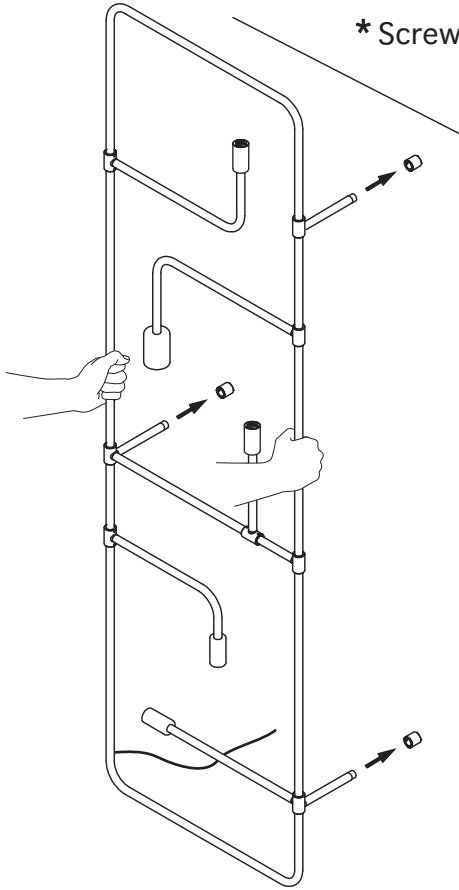

BEAUBIEN WALL

1 x 

4 x 
3.5W

1 x 
4.5W

4 x 
G50

1 x 
G80

3 x 

- Use appropriate screws and anchors where necessary
- Wear enclosed gloves when handling lamp
- Hold lamp by the frame
- Handle raw brass with care. Please consult lamp maintenance sheet on our web site
- Wall mount only

lamp weight **17 lbs / 7.7 kg**

1

43.75"
1111 mm

18.25"
463 mm

16.5"
419 mm

2

3 x

3

3 x

* Use appropriate anchors

4

* Screw gently, but firmly

5