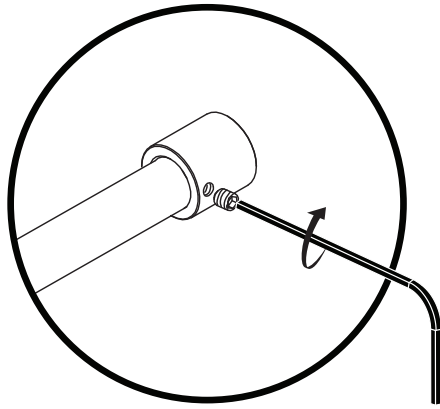

BEAUBIEN WALL

1 x 

4 x 
3.5W

1 x 
4.5W

4 x 
G50

1 x 
G80

3 x 

- Use appropriate screws and anchors where necessary
- Wear enclosed gloves when handling lamp
- Hold lamp by the frame
- Handle raw brass with care. Please consult lamp maintenance sheet on our web site
- Wall mount only

lamp weight **17 lbs / 7.7 kg**

1

43.75"
1111 mm

18.25"
463 mm

16.5"
419 mm

2

3 x

3

3 x

* Use appropriate anchors

4

* Screw gently, but firmly

5