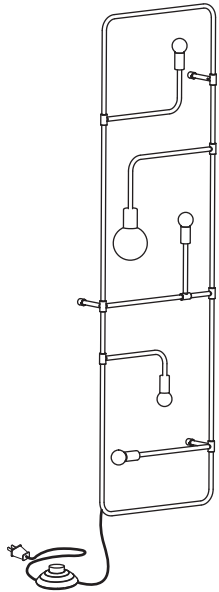

BEAUBIEN WALL

1 x 

4 x 
3.5W

1 x 
4.5W

4 x 
G50

1 x 
G80

3 x 

- Use appropriate screws and anchors where necessary
- Wear enclosed gloves when handling lamp
- Hold lamp by the frame
- Handle raw brass with care. Please consult lamp maintenance sheet on our web site
- Wall mount only

lamp weight **17 lbs / 7.7 kg**

1

43.75"
1111 mm

18.25"
463 mm

16.5"
419 mm

2

3 x

3

3 x

* Use appropriate anchors

4

* Screw gently, but firmly

5