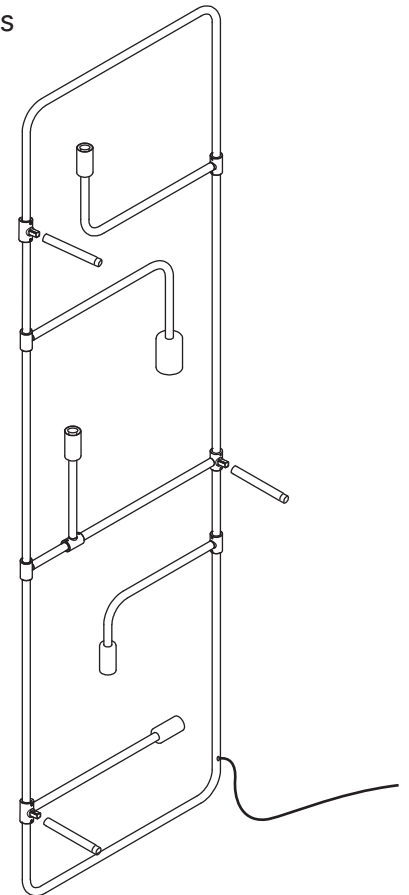

BEAUBIEN WALL

1 x 

4 x 
3.5W

1 x 
4.5W

4 x 
G50

1 x 
G80

3 x 

- Use appropriate screws and anchors where necessary
- Wear enclosed gloves when handling lamp
- Hold lamp by the frame
- Handle raw brass with care. Please consult lamp maintenance sheet on our web site
- Wall mount only

lamp weight **17 lbs / 7.7 kg**

1

43.75"
1111 mm

18.25"
463 mm

16.5"
419 mm

2

3 x

3

3 x

* Use appropriate anchors

4

* Screw gently, but firmly

5