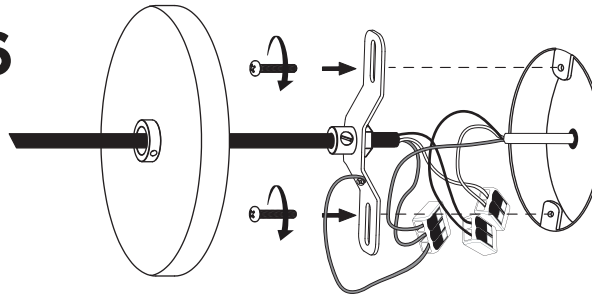

lamp weight **17 lbs / 7.7 kg**

1

* Use appropriate anchors

2

3

4

* Screw gently, but firmly

5

Make connection  6mm

green/yellow

white
(neutral)

black
(line)

6

7

8

* Screw gently, but firmly