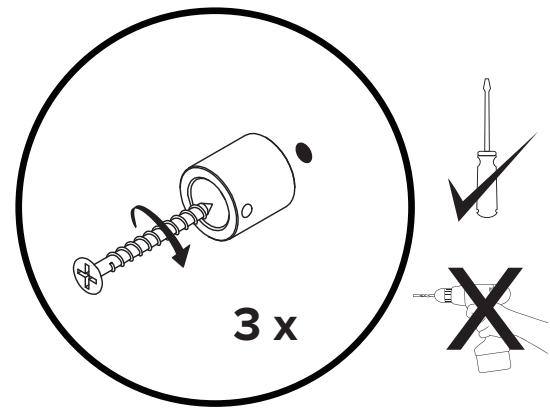

BEAUBIEN WALL

- Use appropriate screws and anchors where necessary
- Wear enclosed gloves when handling lamp
- Hold lamp by the frame
- Handle raw brass with care. Please consult lamp maintenance sheet on our web site
- Wall mount only

lamp weight **17 lbs / 7.7 kg**

1

* Use appropriate anchors

2

3

4

* Screw gently, but firmly

5

Make connection  6mm

green/yellow

white
(neutral)

black
(line)

6

7

8

* Screw gently, but firmly