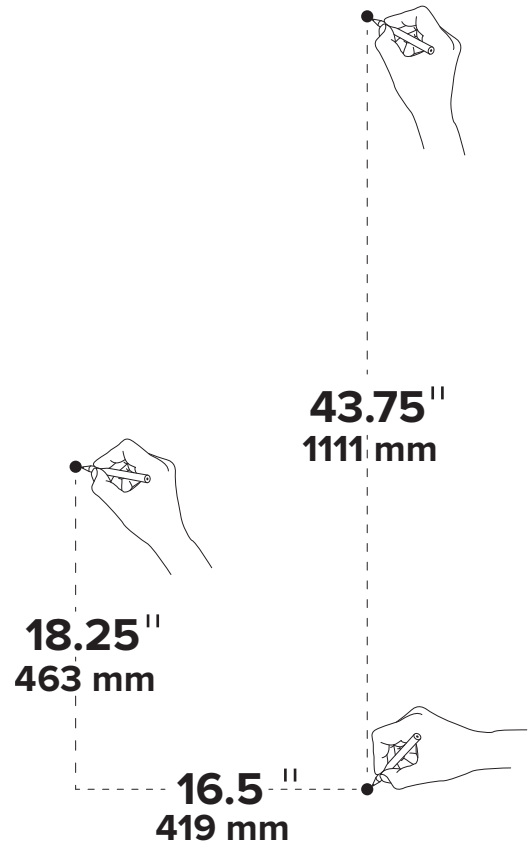

lamp weight **17 lbs / 7.7 kg**

1

* Use appropriate anchors

2

3

4

* Screw gently, but firmly

5

Make connection  6mm

green/yellow

white
(neutral)

black
(line)

6

7

8

* Screw gently, but firmly