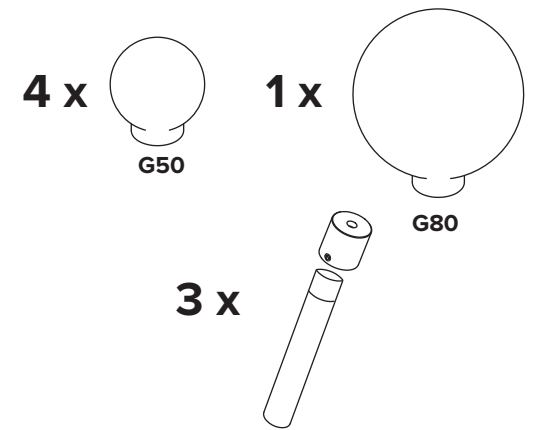

BEAUBIEN WALL

- Use appropriate screws and anchors where necessary
- Wear enclosed gloves when handling lamp
- Hold lamp by the frame
- Handle raw brass with care. Please consult lamp maintenance sheet on our web site
- Wall mount only

lamp weight **17 lbs / 7.7 kg**

1

* Use appropriate anchors

2

3

4

* Screw gently, but firmly

5

Make connection  6mm

green/yellow

white
(neutral)

black
(line)

6

7

8

* Screw gently, but firmly