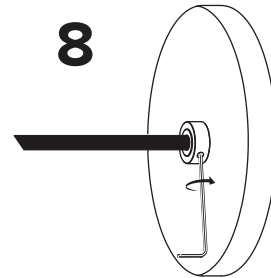

lamp weight **17 lbs / 7.7 kg**

1

* Use appropriate anchors

2

3

4

* Screw gently, but firmly

5

Make connection  6mm

green/yellow

white
(neutral)

black
(line)

6

7

8

* Screw gently, but firmly