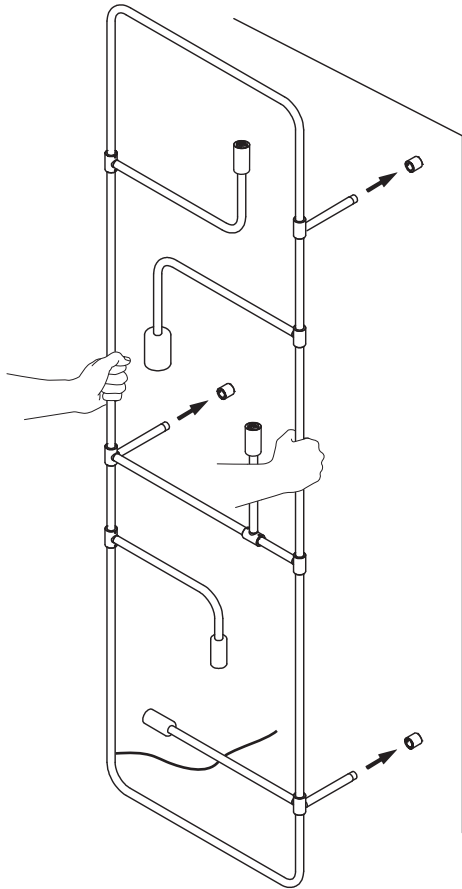

BEAUBIEN WALL

- Use appropriate screws and anchors where necessary
- Wear enclosed gloves when handling lamp
- Hold lamp by the frame
- Handle raw brass with care. Please consult lamp maintenance sheet on our web site
- Wall mount only

lamp weight **17 lbs / 7.7 kg**

1

* Use appropriate anchors

2

3

4

* Screw gently, but firmly

5

Make connection  6mm

green/yellow

white
(neutral)

black
(line)

6

7

8

* Screw gently, but firmly