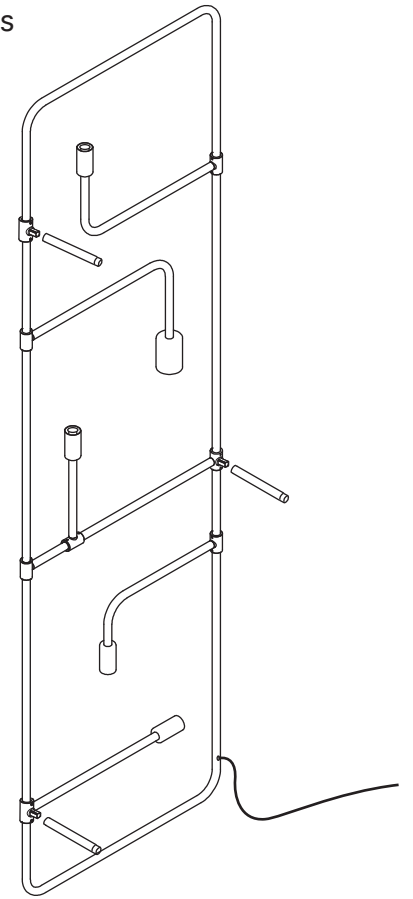

BEAUBIEN WALL

- Use appropriate screws and anchors where necessary
- Wear enclosed gloves when handling lamp
- Hold lamp by the frame
- Handle raw brass with care. Please consult lamp maintenance sheet on our web site
- Wall mount only

lamp weight **17 lbs / 7.7 kg**

1

* Use appropriate anchors

2

3

4

* Screw gently, but firmly

5

Make connection  6mm

green/yellow

white
(neutral)

black
(line)

6

7

8

* Screw gently, but firmly