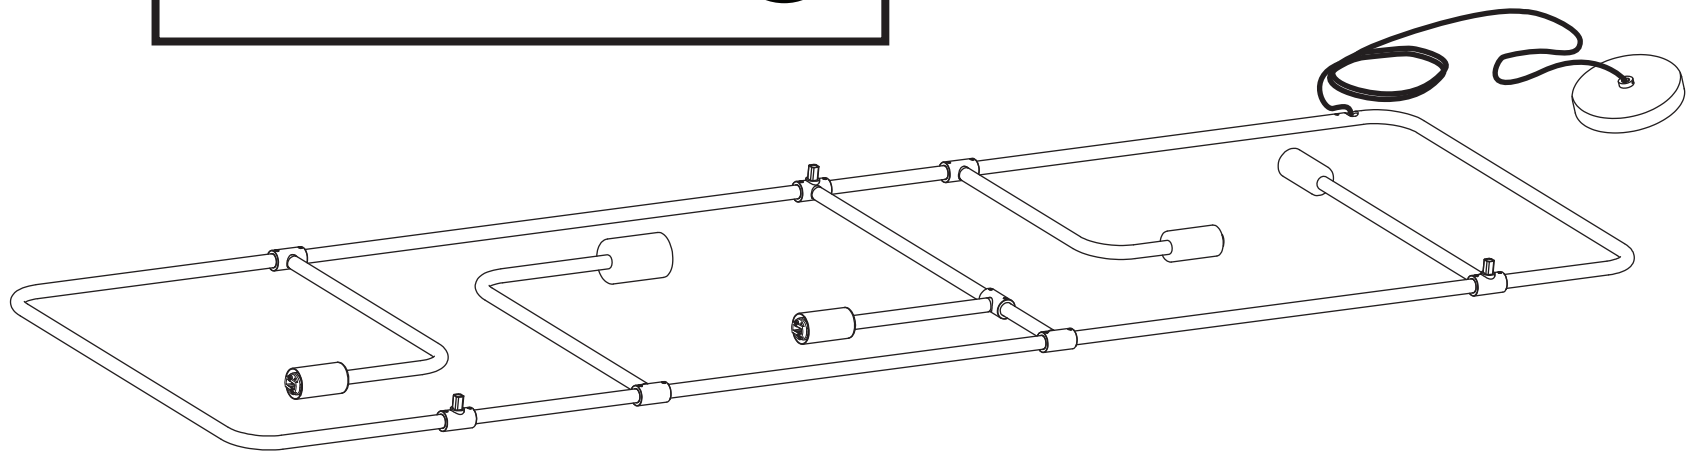

BEAUBIEN WALL

- Use appropriate screws and anchors where necessary
- Wear enclosed gloves when handling lamp
- Hold lamp by the frame
- Handle raw brass with care. Please consult lamp maintenance sheet on our web site
- Wall mount only

lamp weight **17 lbs / 7.7 kg**

1

* Use appropriate anchors

2

3

4

* Screw gently, but firmly

5

Make connection  6mm

green/yellow

white
(neutral)

black
(line)

6

7

8

* Screw gently, but firmly