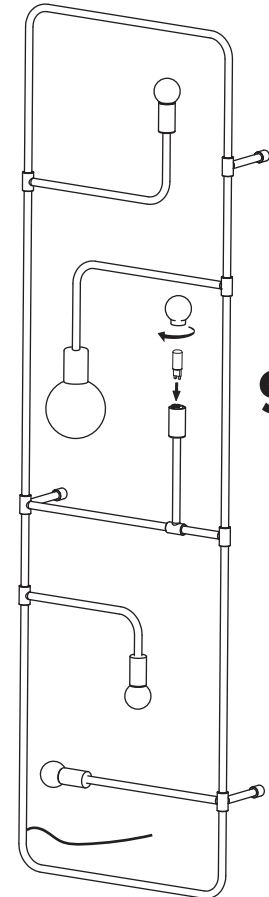

BEAUBIEN WALL

- Use appropriate screws and anchors where necessary
- Wear enclosed gloves when handling lamp
- Hold lamp by the frame
- Handle raw brass with care. Please consult lamp maintenance sheet on our web site
- Wall mount only

lamp weight **17 lbs / 7.7 kg**

1

* Use appropriate anchors

2

3

4

* Screw gently, but firmly

5

Make connection  6mm

green/yellow

white
(neutral)

black
(line)

6

7

8

* Screw gently, but firmly

9

3.5W

4.5W