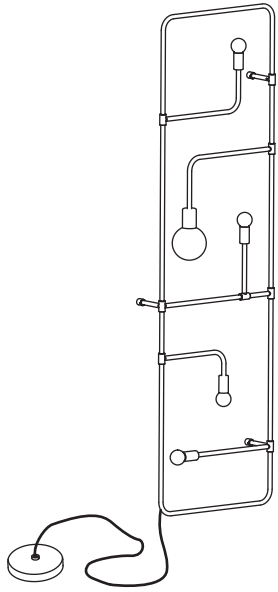

BEAUBIEN WALL

- Use appropriate screws and anchors where necessary
- Wear enclosed gloves when handling lamp
- Hold lamp by the frame
- Handle raw brass with care. Please consult lamp maintenance sheet on our web site
- Wall mount only

lamp weight **17 lbs / 7.7 kg**

1

* Use appropriate anchors

2

3

4

* Screw gently, but firmly

5

Make connection  6mm

green/yellow

white
(neutral)

black
(line)

6

7

8

* Screw gently, but firmly