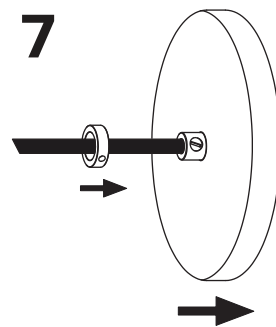

lamp weight **17 lbs / 7.7 kg**

1

* Use appropriate anchors

2

3

4

* Screw gently, but firmly

5

Make connection  6mm

green/yellow

white
(neutral)

black
(line)

6

7

8

* Screw gently, but firmly