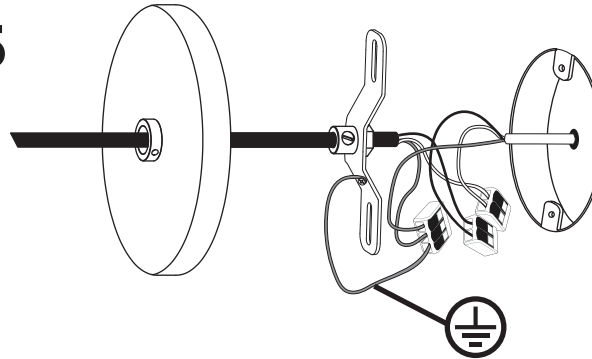

BEAUBIEN WALL

- Use appropriate screws and anchors where necessary
- Wear enclosed gloves when handling lamp
- Hold lamp by the frame
- Handle raw brass with care. Please consult lamp maintenance sheet on our web site
- Wall mount only

lamp weight **17 lbs / 7.7 kg**

1

* Use appropriate anchors

2

3

4

* Screw gently, but firmly

5

Make connection  6mm

green/yellow

white
(neutral)

black
(line)

6

7

8

* Screw gently, but firmly