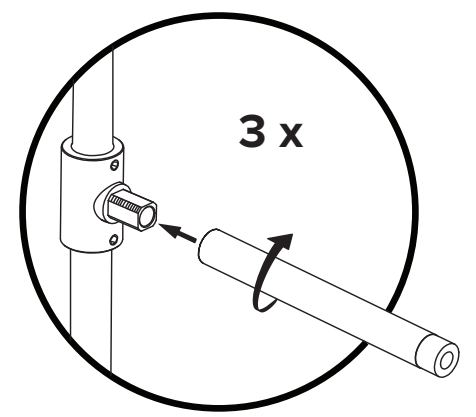

lamp weight **17 lbs / 7.7 kg**

1

* Use appropriate anchors

2

3

4

* Screw gently, but firmly

5

Make connection  6mm

green/yellow

white
(neutral)

black
(line)

6

7

8

* Screw gently, but firmly