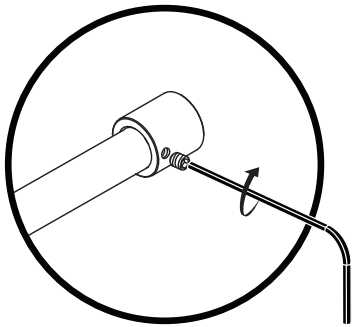

BEAUBIEN WALL

- Use appropriate screws and anchors where necessary
- Wear enclosed gloves when handling lamp
- Hold lamp by the frame
- Handle raw brass with care. Please consult lamp maintenance sheet on our web site
- Wall mount only

lamp weight **17 lbs / 7.7 kg**

1

* Use appropriate anchors

2

3

4

* Screw gently, but firmly

5

Make connection  6mm

green/yellow

white
(neutral)

black
(line)

6

7

8

* Screw gently, but firmly