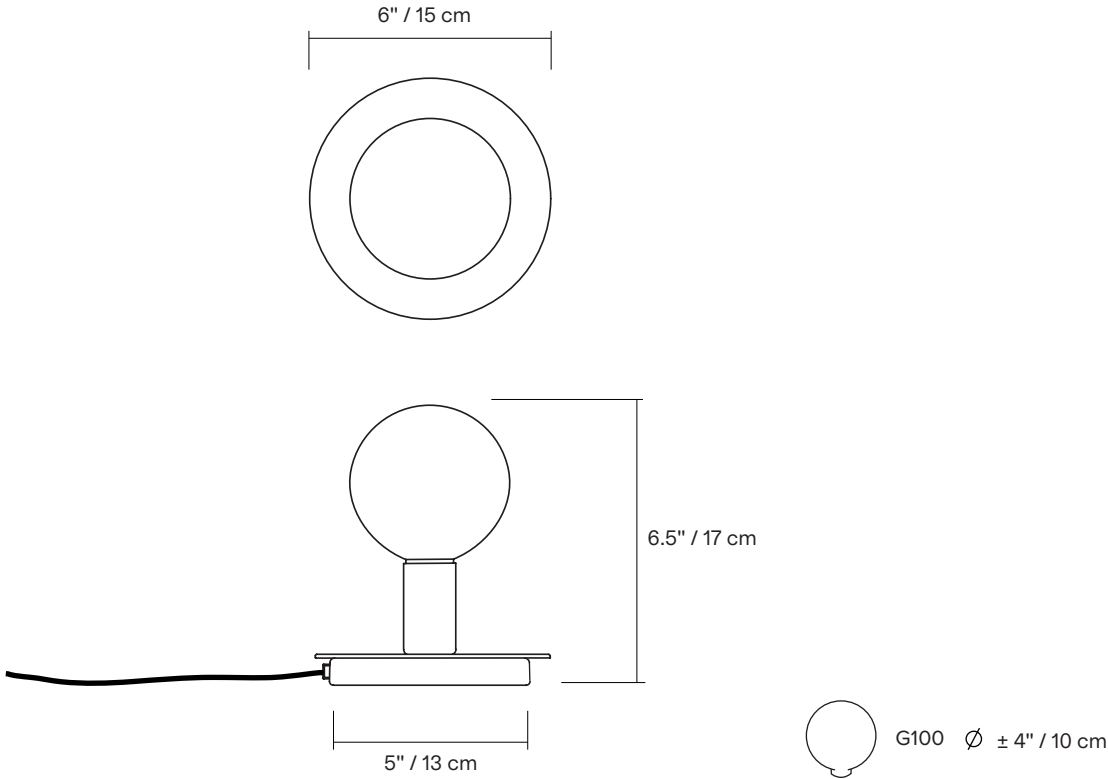

# DOT TABLE

The Dot Collection combines the directness of exposed, spherical bulbs with the rich materiality of brass. Focused, geometric compositions contain these two features, balancing line, surface, and luminous points. The result is a collection of lamps based in the reflectivity of brass—lamps that are both atmospheric and firm.

<b>TYPE</b>	Table
<b>CONSTRUCTION</b>	Brass or powder coated steel and brass body Milk glass globes Polyester cord (vinyl cord for Australia)
<b>SPECIFICATIONS</b>	Source: LED lamp provided (G9 base) Power consumption: 4.5W Lumen output: 371lm  Colour temperature: 2700K included * 3000K available upon request Colour rendering index: ≥ 90 CRI standard Expected lifetime: ≥ 15 000h
<b>CORD LENGTH</b>	96" / 244 cm, hand switch at 12" / 31 cm from lamp
<b>WEIGHT</b>	1.5 lb / 0.7 kg
<b>CERTIFICATIONS</b>	     IP20 
<b>WARRANTY</b>	2 years

\*dimensions are approximate and may vary slightly