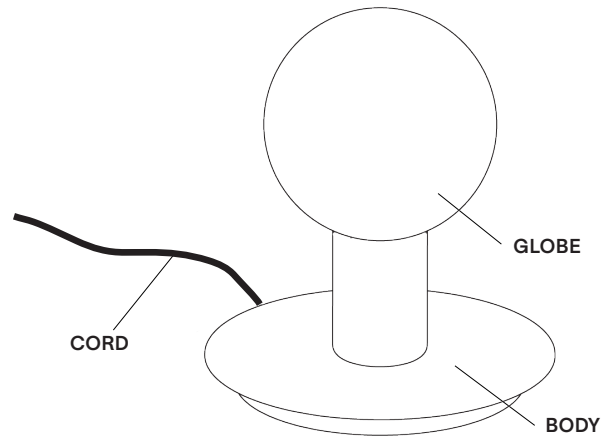

FINISH

BR
Brass

BK
Textured
Black

WH
Textured
White

BG
Textured
Beige

MB
Textured
Midnight
Blue

CORD

BK
Black

WH
White

BG
Beige

MB
Midnight
Blue

NOTES

- Not protected against liquids (refer to IP20)
- Additional charges for modifications or for special orders
- Please refer to maintenance sheet on our website for cleaning instructions

LAMP ANATOMY