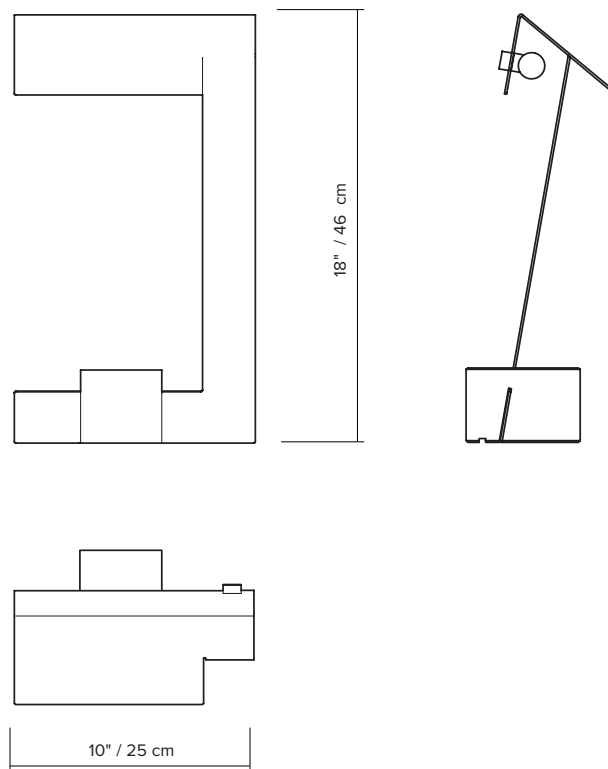

type:	table
construction:	polished brass or powder aluminium shade marble base nylon or vinyl cord
specifications:	source: LED lamp provided (G9 base) power consumption: 3,5W lumen output: 319lm colour temperature: 2700K included *3000K available upon request colour rendering index: 80 CRI standard * ≥ 90 CRI upon request expected lifetime: 25 000h
control:	refer to our recommended list of dimmer models
cord length:	116" / 295 cm, hand switch at 30" / 76 cm from lamp
weight:	8.5lb / 3.9kg
certifications:	    IP20
warranty:	2 years