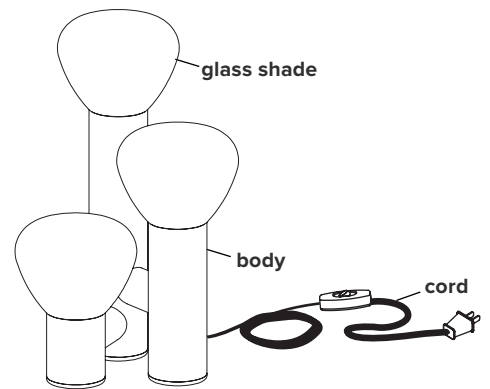

NOTES:

- not protected against liquids (refer to IP20)
- additional charges for modifications or for special orders
- please refer to maintenance sheet on website for cleaning instructions