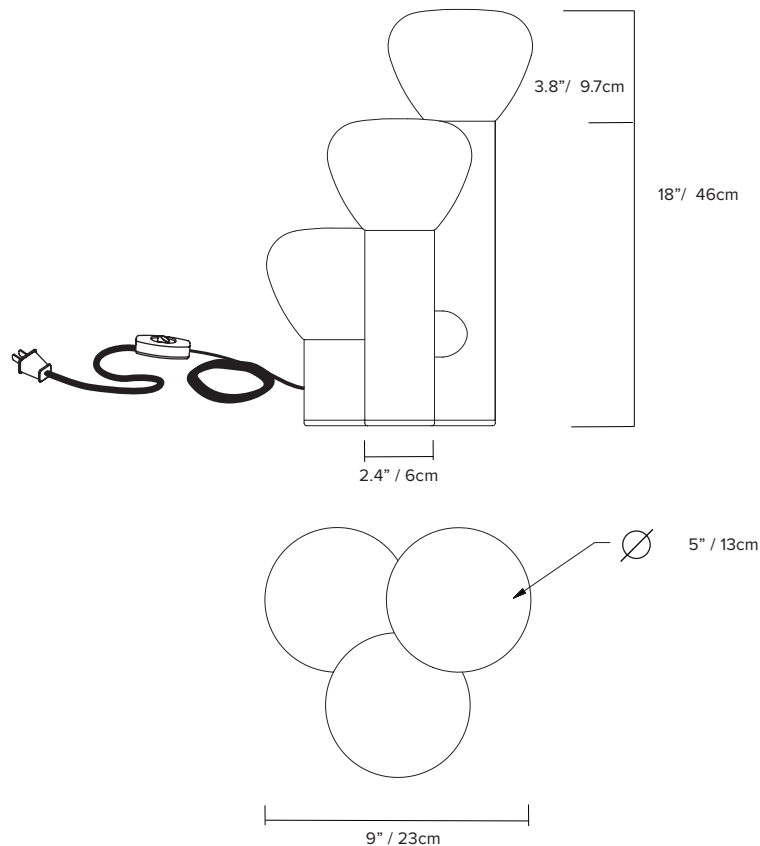

type:	wall
construction:	hand blown frosted glass powder coated aluminum body polyester cord
specifications:	LED (included), 3x 4.5W, G9 bulb 3000K available upon request
control:	refer to our recommended list of dimmer models
cord length:	96" / 244cm hand switch at 18" / 46cm, foot switch at 72" / 183cm
weight:	7.5lb / 3.4kg
certifications:	
warranty:	2 years

ORDER GUIDE: SKU

COLLECTION	MODEL	BODY	CORD	SWITCH
PRC parc	06	BK black	BK black	HD hand
		WH white	WH white	FT floor
		BE blue		
		BG beige		
		BU burgundy		
		GN green		
		MB midnight blue		
		TC terracotta		
PRC	06	BK	BK	HD