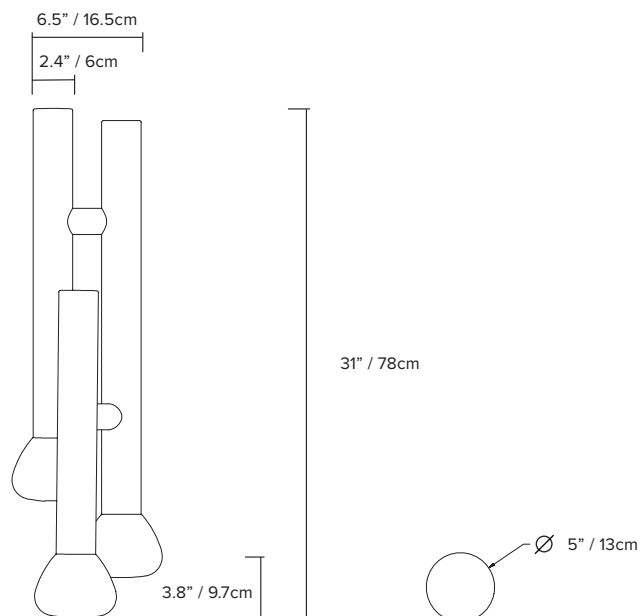

type:	pendant
construction:	hand blown frosted glass powder coated aluminum body polyester cord
specifications:	LED (included), 2x 4.5W, G9 bulb 3000K available upon request
control:	refer to our recommended list of dimmer models
cord length:	96" / 244cm hand switch at 18" / 46cm, foot switch at 72" / 183cm
weight:	13.7lb / 6.2kg
certifications:	
warranty:	2 years

ORDER GUIDE: SKU

COLLECTION	MODEL	BODY	CORD	CANOPY
PRC parc	04	BK black	BK black	BK black
		WH white	WH white	WH white
		BE blue	BE blue	BE blue
		BG beige	BG beige	BG beige
		BU burgundy	BU burgundy	BU burgundy
		GN green	GN green	GN green
		MB midnight blue	MB midnight blue	MB midnight blue
		TC terracotta		TC terracotta
PRC	04	BK	BK	BK = PRC04BKBKBK example