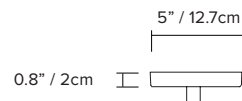

type:	pendant
construction:	hand blown frosted glass powder coated aluminum body polyester cord
specifications:	LED (included), 2x 4.5W, G9 bulb 3000K available upon request
control:	refer to our recommended list of dimmer models
cord length:	96" / 244cm hand switch at 18" / 46cm, foot switch at 72" / 183cm
weight:	13.7lb / 6.2kg
certifications:	
warranty:	2 years