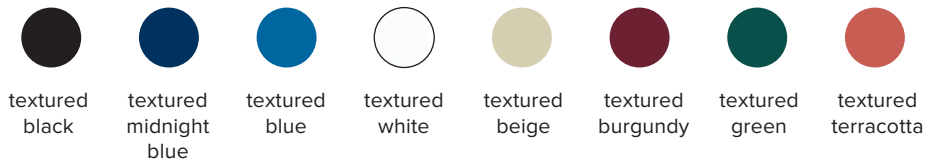

FINISH (*cords also available in same colours as body upon request)

* cords only available in black or white in Australia

NOTES:

- must be installed by an electrician
- not protected against liquids (refer to IP20)
- additional charges for modifications or for special orders
- please refer to maintenance sheet on website for cleaning instructions