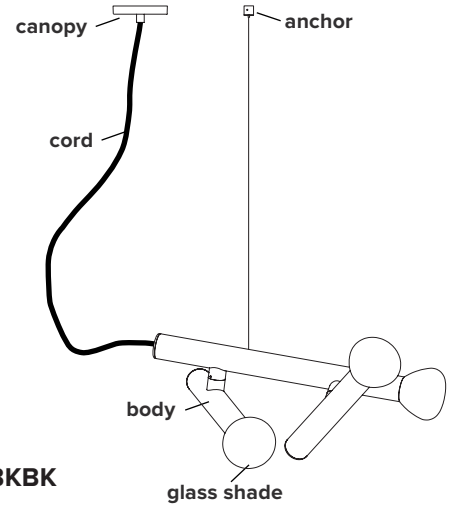

PARC 04

Parc is a collection inspired by childhood imagination and the essentiality of homemade forms — created in collaboration with Swiss designer Adrien Rovero. Evoking the archetype of a flashlight, each lamp of the Parc Collection is a playful reminder of time spent in nature, when a simple tube and piece of string could be used to fashion any number of creations. These makeshift things, at once naive and functional, harness the unique beauty of peeling an object back to its essence.

type:	pendant
construction:	hand blown frosted glass powder coated aluminum body polyester cord
specifications:	LED (included), 2x 4.5W, G9 bulb 3000K available upon request
control:	refer to our recommended list of dimmer models
cord length:	96" / 244cm hand switch at 18" / 46cm, foot switch at 72" / 183cm
weight:	13.7lb / 6.2kg
certifications:	
warranty:	2 years

ORDER GUIDE: SKU

COLLECTION	MODEL	BODY	CORD	CANOPY
PRC parc	04	BK black	BK black	BK black
		WH white	WH white	WH white
		BE blue	BE blue	BE blue
		BG beige	BG beige	BG beige
		BU burgundy	BU burgundy	BU burgundy
		GN green	GN green	GN green
		MB midnight blue	MB midnight blue	MB midnight blue
		TC terracotta		TC terracotta
PRC	04	BK	BK	BK = PRC04BKBKBK example