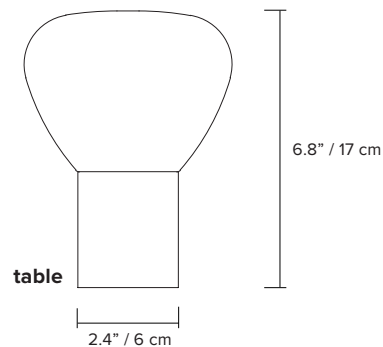

<b>type:</b>	wall and table
<b>construction:</b>	hand blown frosted glass powder coated aluminum body pvc cord (black and white), polyester cord (colours)
<b>specifications:</b>	LED (included), 4.5W, G9 bulb 3000K available upon request
<b>control:</b>	refer to our recommended list of dimmer models
<b>cord length:</b>	96" / 244cm hand switch at 18" / 46cm, foot switch at 72" / 183cm
<b>weight:</b>	2.2lb / 1kg
<b>certifications:</b>	
<b>warranty:</b>	2 years