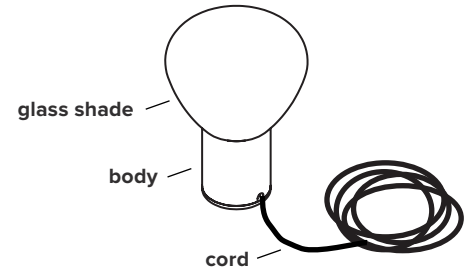

## PARC 01

Parc is a collection inspired by childhood imagination and the essentiality of homemade forms — created in collaboration with Swiss designer Adrien Rovero. Evoking the archetype of a flashlight, each lamp of the Parc Collection is a playful reminder of time spent in nature, when a simple tube and piece of string could be used to fashion any number of creations. These makeshift things, at once naive and functional, harness the unique beauty of peeling an object back to its essence.

<b>type:</b>	wall and table
<b>construction:</b>	hand blown frosted glass powder coated aluminum body pvc cord (black and white), polyester cord (colours)
<b>specifications:</b>	LED (included), 4.5W, G9 bulb 3000K available upon request
<b>control:</b>	refer to our recommended list of dimmer models
<b>cord length:</b>	96" / 244cm hand switch at 18" / 46cm, foot switch at 72" / 183cm
<b>weight:</b>	2.2lb / 1kg
<b>certifications:</b>	
<b>warranty:</b>	2 years

## ORDER GUIDE: SKU

<u>COLLECTION</u>	<u>MODEL</u>	<u>BODY</u>	<u>CORD*</u>	<u>SWITCH</u>
<b>PRC</b> parc	<b>01</b>	<b>BK</b> black	<b>BK</b> black	<b>HD</b> hand
		<b>MB</b> midnight blue	<b>WH</b> white	<b>FT</b> floor
		<b>BE</b> blue		
		<b>WH</b> white		
		<b>BG</b> beige		
		<b>BU</b> burgundy		
		<b>GN</b> green		
		<b>TC</b> terracotta		
<b>PRC</b>	<b>01</b>	<b>BK</b>	<b>BK</b>	<b>HD</b>
= <b>PRC01BKBKHD</b> <b>example</b>				