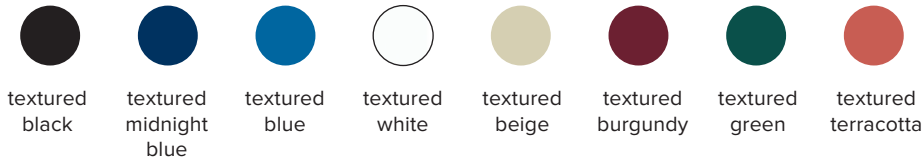

<b>type:</b>	wall and table
<b>construction:</b>	hand blown frosted glass powder coated aluminum body pvc cord (black and white), polyester cord (colours)
<b>specifications:</b>	LED (included), 4.5W, G9 bulb 3000K available upon request
<b>control:</b>	refer to our recommended list of dimmer models
<b>cord length:</b>	96" / 244cm hand switch at 18" / 46cm, foot switch at 72" / 183cm
<b>weight:</b>	2.2lb / 1kg
<b>certifications:</b>	
<b>warranty:</b>	2 years

## ORDER GUIDE: SKU

<u>COLLECTION</u>	<u>MODEL</u>	<u>BODY</u>	<u>CORD*</u>	<u>SWITCH</u>
<b>PRC</b> parc	<b>01</b>	<b>BK</b> black	<b>BK</b> black	<b>HD</b> hand
		<b>MB</b> midnight blue	<b>WH</b> white	<b>FT</b> floor
		<b>BE</b> blue		
		<b>WH</b> white		
		<b>BG</b> beige		
		<b>BU</b> burgundy		
		<b>GN</b> green		
		<b>TC</b> terracotta		
<b>PRC</b>	<b>01</b>	<b>BK</b>	<b>BK</b>	<b>HD</b>
= <b>PRC01BKBKHD</b> <b>example</b>				

### FINISH (\*cords also available in same colours as body upon request)

\* cords only available in black or white in Australia