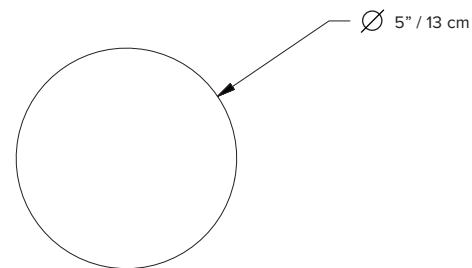

<b>type:</b>	wall and table
<b>construction:</b>	hand blown frosted glass powder coated aluminum body pvc cord (black and white), polyester cord (colours)
<b>specifications:</b>	LED (included), 4.5W, G9 bulb 3000K available upon request
<b>control:</b>	refer to our recommended list of dimmer models
<b>cord length:</b>	96" / 244cm hand switch at 18" / 46cm, foot switch at 72" / 183cm
<b>weight:</b>	2.2lb / 1kg
<b>certifications:</b>	
<b>warranty:</b>	2 years

## ORDER GUIDE: SKU

<u>COLLECTION</u>	<u>MODEL</u>	<u>BODY</u>	<u>CORD*</u>	<u>SWITCH</u>
<b>PRC</b> parc	<b>01</b>	<b>BK</b> black	<b>BK</b> black	<b>HD</b> hand
		<b>MB</b> midnight blue	<b>WH</b> white	<b>FT</b> floor
		<b>BE</b> blue		
		<b>WH</b> white		
		<b>BG</b> beige		
		<b>BU</b> burgundy		
		<b>GN</b> green		
		<b>TC</b> terracotta		
<b>PRC</b>	<b>01</b>	<b>BK</b>	<b>BK</b>	<b>HD</b>
= <b>PRC01BKBKHD</b> <b>example</b>				