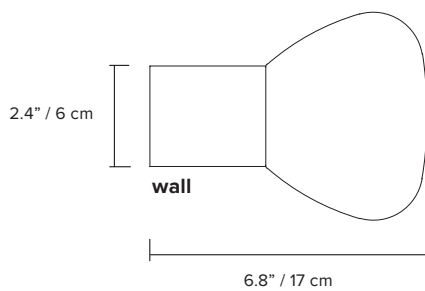

<b>type:</b>	wall and table
<b>construction:</b>	hand blown frosted glass powder coated aluminum body pvc cord (black and white), polyester cord (colours)
<b>specifications:</b>	LED (included), 4.5W, G9 bulb 3000K available upon request
<b>control:</b>	refer to our recommended list of dimmer models
<b>cord length:</b>	96" / 244cm hand switch at 18" / 46cm, foot switch at 72" / 183cm
<b>weight:</b>	2.2lb / 1kg
<b>certifications:</b>	
<b>warranty:</b>	2 years