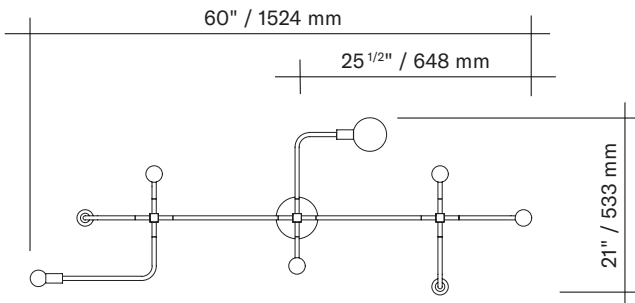

BEAUBIEN 05

Type	Suspension	
Materials	Body:	powder coated aluminium or brass
	Hardware:	brass
	Sphere:	milk glass (G50-G80)
	Canopy:	powder coated steel or brass
Total Height	Height to be specified upon order	
Weight	6lb / 2.7kg	
Light Bulb	LED (included), 1 x 4.5W + 7 x 3.5W	
Sockets	G9	
Voltage	120V / 240V	
Dimmer	Refer to our recommended list of dimmer models	
Certifications		
Notes	<ul style="list-style-type: none"> • Must be installed by an electrician • Additional charges for modifications • Lead time between 7-9 weeks • Dimensions are approximate and may vary slightly 	

ORDER GUIDE: SKU

COLLECTION		MODEL	FINISH (body + hardware)
BEA	Beaubien	05	BLBR Black body Brass hardware BLGR Black body Graphite hardware BRBR Brass body Brass hardware
BEA		05	BLBR

= BEA05BLBR
example