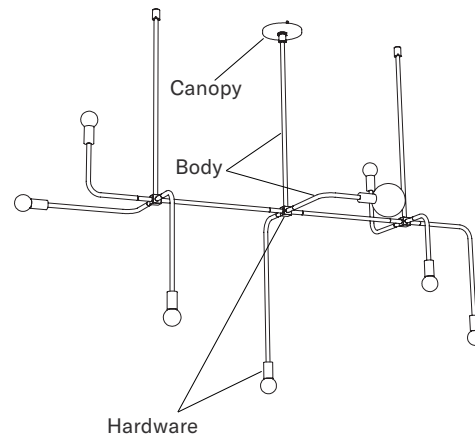

BEAUBIEN 05

Type	Suspension	
Materials	Body:	powder coated aluminium or brass
	Hardware:	brass
	Sphere:	milk glass (G50-G80)
	Canopy:	powder coated steel or brass
Total Height	Height to be specified upon order	
Weight	6lb / 2.7kg	
Light Bulb	LED (included), 1 x 4.5W + 7 x 3.5W	
Sockets	G9	
Voltage	120V / 240V	
Dimmer	Refer to our recommended list of dimmer models	
Certifications		
Notes	<ul style="list-style-type: none"> • Must be installed by an electrician • Additional charges for modifications • Lead time between 7-9 weeks • Dimensions are approximate and may vary slightly 	

ORDER GUIDE: SKU

COLLECTION		MODEL	FINISH (body + hardware)
BEA	Beaubien	05	BLBR Black body Brass hardware BLGR Black body Graphite hardware BRBR Brass body Brass hardware
BEA		05	BLBR

= BEA05BLBR
example