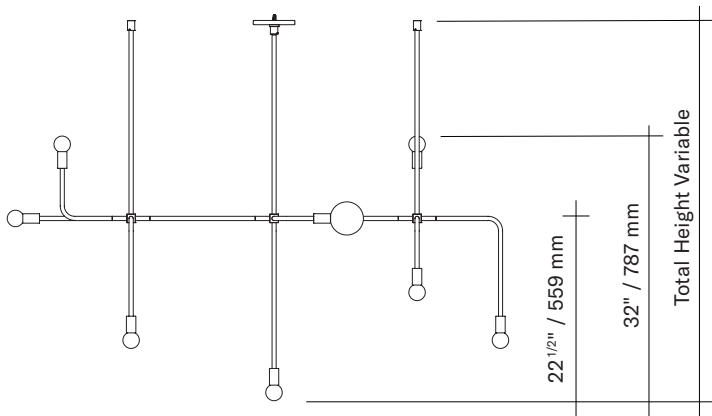

BEAUBIEN 05

Type	Suspension	
Materials	Body:	powder coated aluminium or brass
	Hardware:	brass
	Sphere:	milk glass (G50-G80)
	Canopy:	powder coated steel or brass
Total Height	Height to be specified upon order	
Weight	6lb / 2.7kg	
Light Bulb	LED (included), 1 x 4.5W + 7 x 3.5W	
Sockets	G9	
Voltage	120V / 240V	
Dimmer	Refer to our recommended list of dimmer models	
Certifications		
Notes	<ul style="list-style-type: none"> • Must be installed by an electrician • Additional charges for modifications • Lead time between 7-9 weeks • Dimensions are approximate and may vary slightly 	

ORDER GUIDE: SKU

COLLECTION		MODEL	FINISH (body + hardware)
BEA	Beaubien	05	BLBR Black body Brass hardware BLGR Black body Graphite hardware BRBR Brass body Brass hardware
BEA		05	BLBR

= BEA05BLBR
example