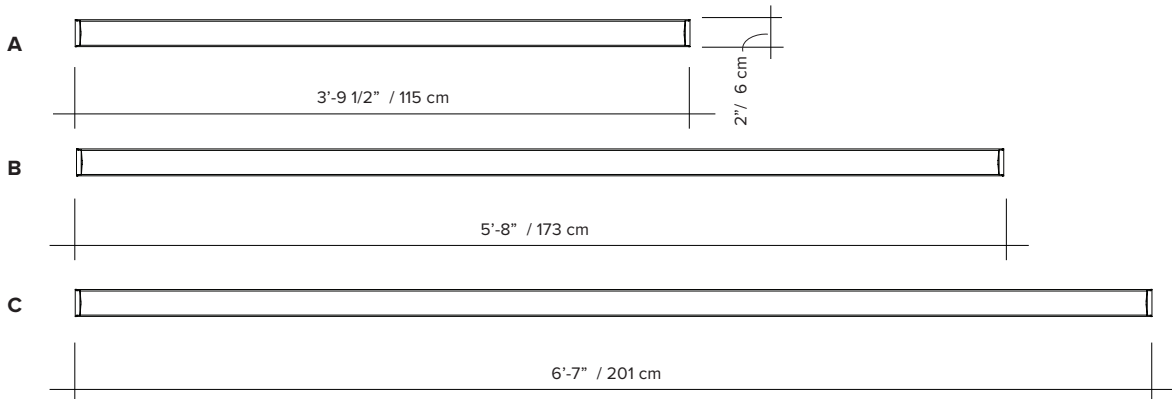

MILE 04

- type:** suspension
- materials:** body: powder coated aluminum
lens: frosted polycarbonate
hardware: powder coated aluminum
wire: polyester
- wire length:** 108" live wire feed
84" unloaded wire
- weight:** starting at 3.7 lb / 1.7 kg
- light source:** 68W (A) 102W (B) 119W (C)
(see light source section for specifications)
- voltage:** 120V / 240V
- dimmer:** refer to our recommended list of dimmer models
- certifications:** 
- notes:**
- must be installed by an electrician
 - additional charges for modifications or for special orders
 - dimensions are approximate and may vary slightly
 - lead time 12 weeks

ORDER GUIDE: SKU

COLLECTION		MODEL	COLOUR (frame/wires/anchors)		COLOUR (canopy)		MOUNTING TYPE		LENGTH	
Mile	mile	04	BL	black	WH	white	SM	single mounting	A	3'-9 1/2" / 115 cm
			BU	burgundy			RM	row mounting (please consult sales team)	B	5'-8" / 173 cm
			BG	beige					C	6'-7" / 201 cm
			GN	green						
MIL		04	BL		WH		SM		A=	MIL04BLWHSMA <i>example</i>