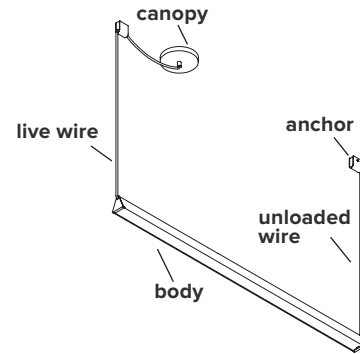

MILE 04

- type:** suspension
- materials:** body: powder coated aluminum
lens: frosted polycarbonate
hardware: powder coated aluminum
wire: polyester
- wire length:** 108" live wire feed
84" unloaded wire
- weight:** starting at 3.7 lb / 1.7 kg
- light source:** 68W (A) 102W (B) 119W (C)
(see light source section for specifications)
- voltage:** 120V / 240V
- dimmer:** refer to our recommended list of dimmer models
- certifications:** 
- notes:**
- must be installed by an electrician
 - additional charges for modifications or for special orders
 - dimensions are approximate and may vary slightly
 - lead time 12 weeks

ORDER GUIDE: SKU

COLLECTION		MODEL	COLOUR (frame/wires/anchors)		COLOUR (canopy)		MOUNTING TYPE		LENGTH	
Mile	mile	04	BL	black	WH	white	SM	single mounting	A	3'-9 1/2" / 115 cm
			BU	burgundy			RM	row mounting (please consult sales team)	B	5'-8" / 173 cm
			BG	beige					C	6'-7" / 201 cm
			GN	green						
MIL		04	BL		WH		SM		A=	MIL04BLWHSMA <i>example</i>

COLOUR (frame, wires and anchors)

Black

Burgundy

Beige

Green

COLOUR (canopy)

White

MOUNTING TYPE

Single mounting

Row mounting available
(max 600W)

ANCHORS

Regular anchor

Connecting anchor
for row mounting

LIGHT SOURCE & DIMMER SPECIFICATIONS

AC LED BOARD

A	B	C
68 W	102W	119W
100V-120V / 240V	100V-120V / 240V	100V-120V / 240V
downlight 2860 lumens	downlight 4320 lumens	downlight 5040 lumens
LED 2700K	LED 2700K	LED 2700K
50 000 H	50 000 H	50 000 H
CRI ≥90	CRI ≥90	CRI ≥90
2 years warranty	2 years warranty	2 years warranty
3 SDCM consistency	3 SDCM consistency	3 SDCM consistency