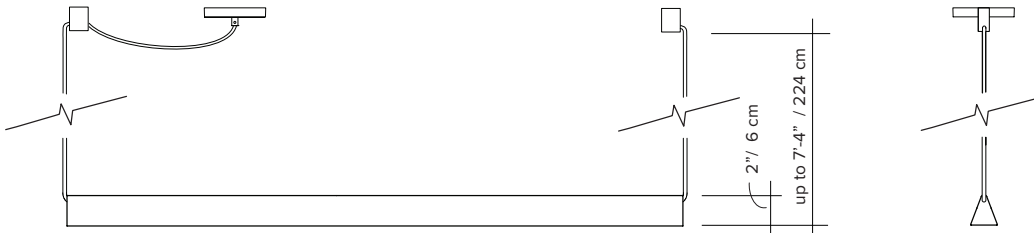

MILE 04

- type:** suspension
- materials:** body: powder coated aluminum
lens: frosted polycarbonate
hardware: powder coated aluminum
wire: polyester
- wire length:** 108" live wire feed
84" unloaded wire
- weight:** starting at 3.7 lb / 1.7 kg
- light source:** 68W (A) 102W (B) 119W (C)
(see light source section for specifications)
- voltage:** 120V / 240V
- dimmer:** refer to our recommended list of dimmer models
- certifications:** 
- notes:**
- must be installed by an electrician
 - additional charges for modifications or for special orders
 - dimensions are approximate and may vary slightly
 - lead time 12 weeks

ORDER GUIDE: SKU

COLLECTION		MODEL	COLOUR (frame/wires/anchors)		COLOUR (canopy)		MOUNTING TYPE		LENGTH	
Mile	mile	04	BL	black	WH	white	SM	single mounting	A	3'-9 1/2" / 115 cm
			BU	burgundy			RM	row mounting (please consult sales team)	B	5'-8" / 173 cm
			BG	beige					C	6'-7" / 201 cm
			GN	green						
MIL		04	BL		WH		SM		A=	MIL04BLWHSMA <i>example</i>

Single mounting

Row mounting available
(max 600W)

ANCHORS

Regular anchor

Connecting anchor
for row mounting

LIGHT SOURCE & DIMMER SPECIFICATIONS

AC LED BOARD

A	B	C
68 W	102W	119W
100V-120V / 240V	100V-120V / 240V	100V-120V / 240V
downlight 2860 lumens	downlight 4320 lumens	downlight 5040 lumens
LED 2700K	LED 2700K	LED 2700K
50 000 H	50 000 H	50 000 H
CRI ≥90	CRI ≥90	CRI ≥90
2 years warranty	2 years warranty	2 years warranty
3 SDCM consistency	3 SDCM consistency	3 SDCM consistency