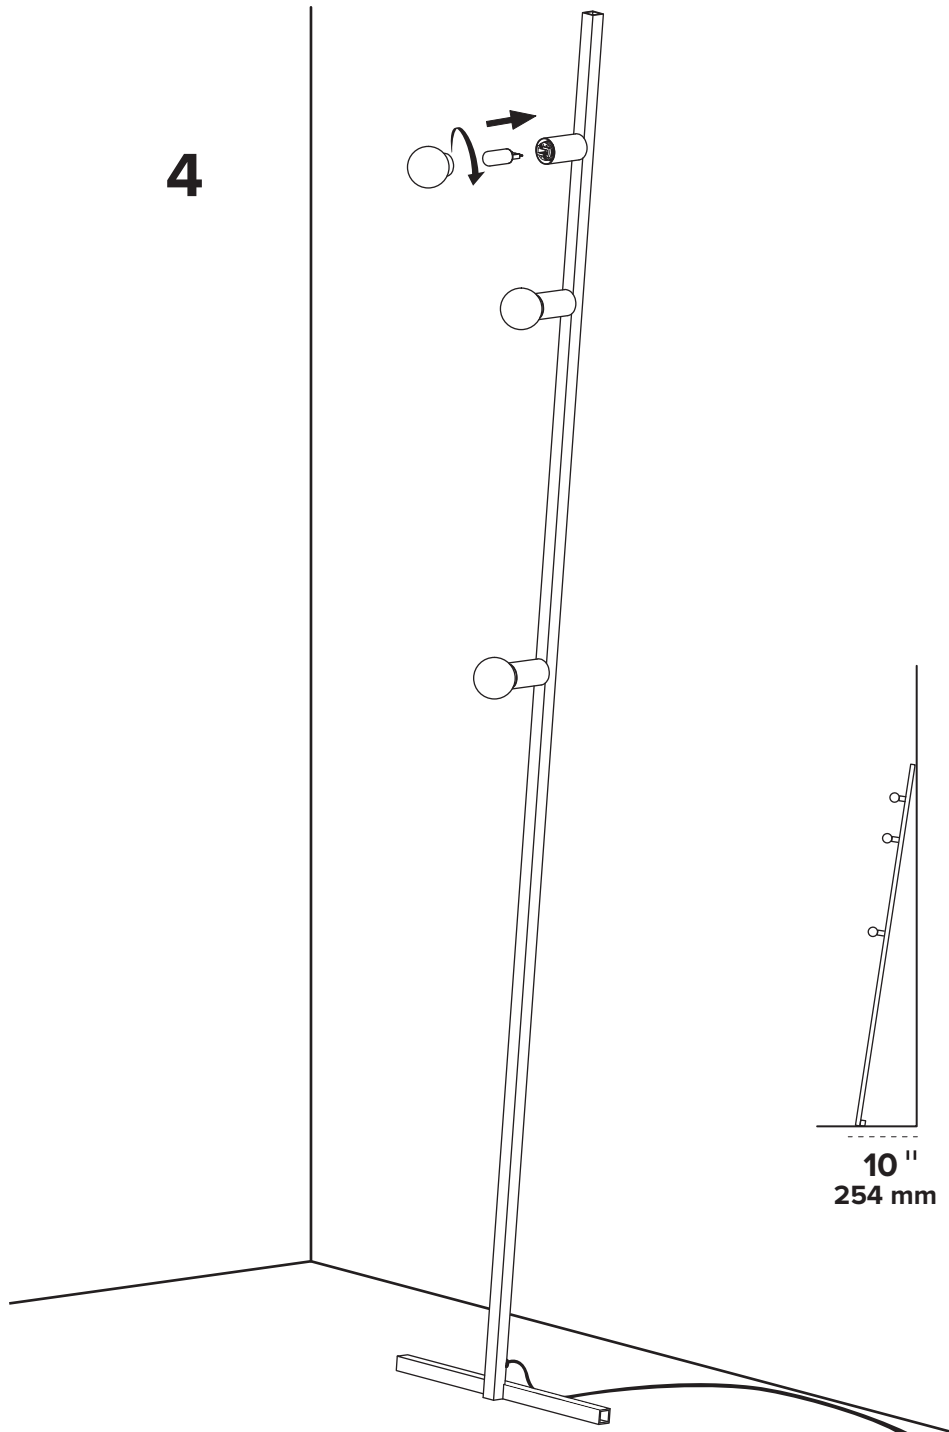

# DOT LINE FLOOR

- Wear enclosed gloves when handling lamp
- Handle materials with care. Please consult lamp maintenance sheet on our web site

**1**

**2**

**3**

Make sure to use appropriate anchors

**4**

**10''**  
**254 mm**