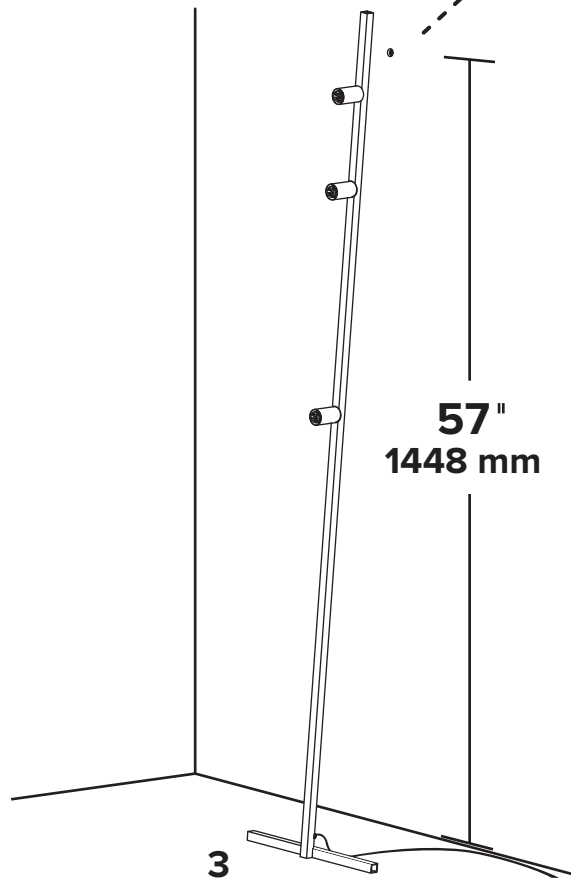

# DOT LINE FLOOR

- Wear enclosed gloves when handling lamp
- Handle materials with care. Please consult lamp maintenance sheet on our web site

**1**

**2**

**3**

Make sure to use appropriate anchors

**4**

**10''**  
**254 mm**