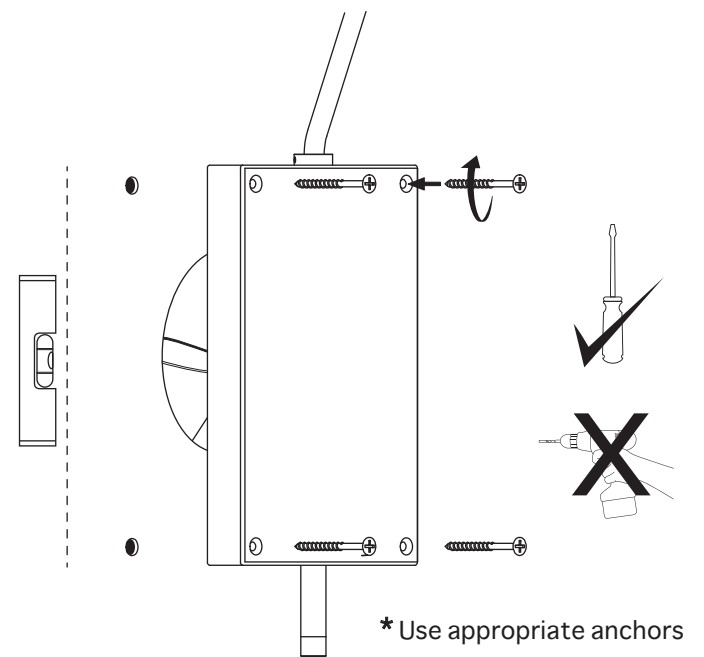

CLIFF WALL HARDWIRE

3 x  4 x 

- 
- To be installed by an electrician to an electrical box
 - Use appropriate screws and anchors where necessary
 - Wear enclosed gloves when handling lamp
 - Handle materials with care. Please consult lamp maintenance sheet on our web site

* Use appropriate anchors