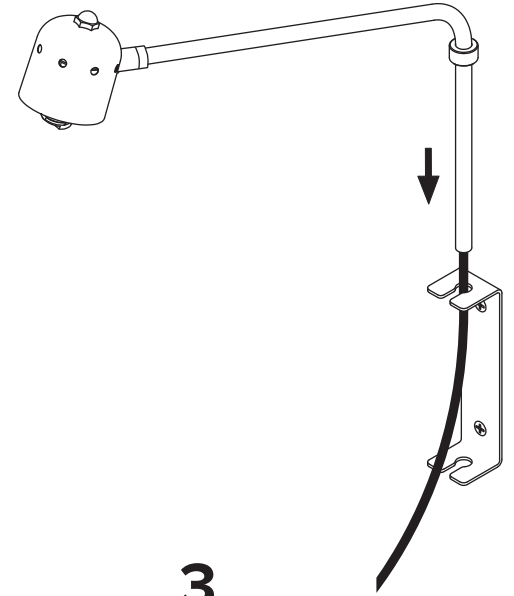

# WALDORF WALL SMALL SOFTWIRE

1 x 

2 x 

1 x   
4.5W

1 x   
G60

- 
- Use appropriate screws and anchors where necessary
  - Wear enclosed gloves when handling lamp
  - Handle materials with care. Please consult lamp maintenance sheet on our web site

x

x

**1**

**2**

\* Use appropriate anchors

**3**

**4**

**5**