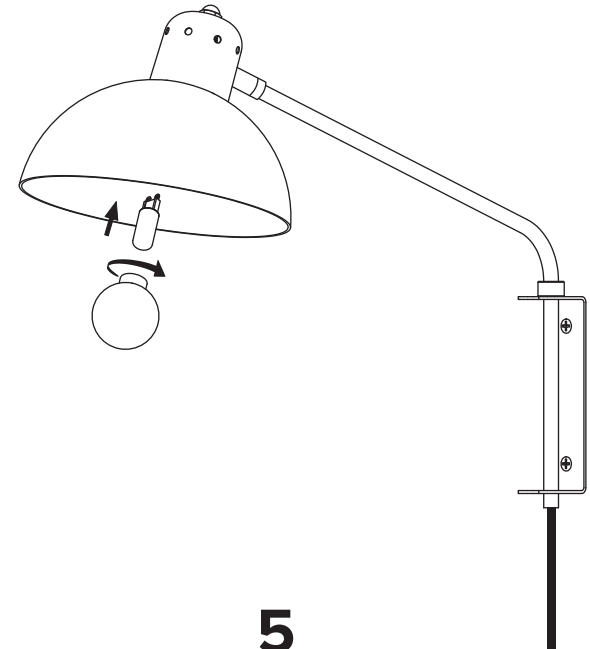

# WALDORF WALL SMALL SOFTWIRE

1 x 

2 x 

1 x   
4.5W

1 x   
G60

- 
- Use appropriate screws and anchors where necessary
  - Wear enclosed gloves when handling lamp
  - Handle materials with care. Please consult lamp maintenance sheet on our web site

x

x

**1**

**2**

\* Use appropriate anchors

**3**

**4**

**5**