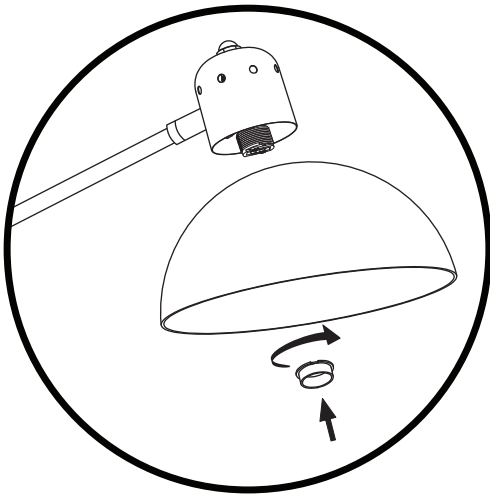

# WALDORF WALL SMALL SOFTWIRE

1 x 

2 x 

1 x   
4.5W

1 x   
G60

- 
- Use appropriate screws and anchors where necessary
  - Wear enclosed gloves when handling lamp
  - Handle materials with care. Please consult lamp maintenance sheet on our web site

x

x

**1**

**2**

\* Use appropriate anchors

**3**

**4**

**5**