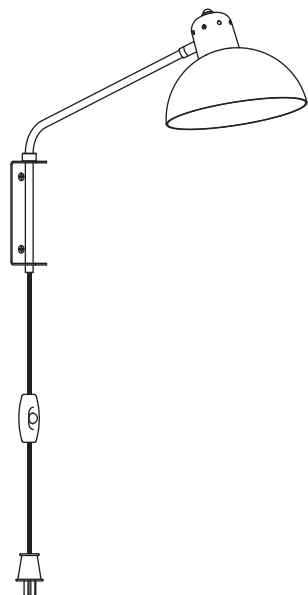

# WALDORF WALL SMALL SOFTWIRE

1 x 

2 x 

1 x   
4.5W

1 x   
G60

- 
- Use appropriate screws and anchors where necessary
  - Wear enclosed gloves when handling lamp
  - Handle materials with care. Please consult lamp maintenance sheet on our web site

x

x

**1**

**2**

\* Use appropriate anchors

**3**

**4**

**5**