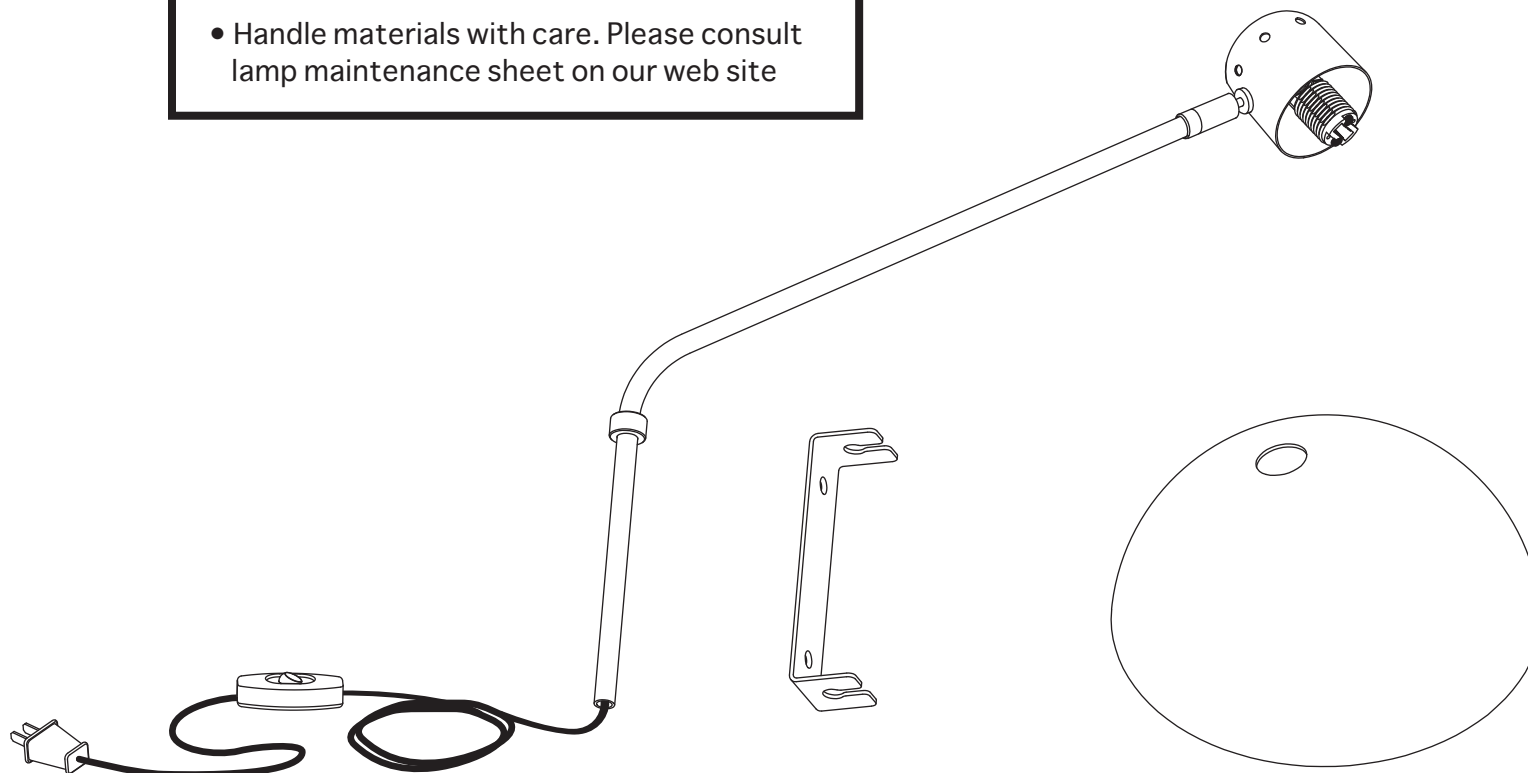

# WALDORF WALL SMALL SOFTWIRE

1 x 

2 x 

1 x   
4.5W

1 x   
G60

- 
- Use appropriate screws and anchors where necessary
  - Wear enclosed gloves when handling lamp
  - Handle materials with care. Please consult lamp maintenance sheet on our web site

x

x

**1**

**2**

\* Use appropriate anchors

**3**

**4**

**5**