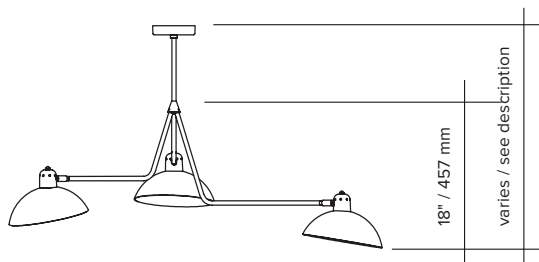

WALDORF SUSPENSION TRIPLE

type	suspension					
materials	shade :	powder coated steel & aluminium				
	body :	powder coated aluminium				
	sphere :	milk glass (G60)				
	hardware :	brass				
	canopy :	powder coated steel				
total height	24"	28"	32"	36"	42"	54"
	610 mm	711 mm	813 mm	914 mm	1067 mm	1372 mm
	weight					
	min. 4.8 lb / 2.2 kg - max. 5.1 lb / 2.3 kg					
	light bulb					
	LED (included), 3x 4.5W					
sockets						
G9						
voltage						
120V / 240V						
dimmer						
refer to our recommended list of dimmer models						
certifications						
						
notes						
<ul style="list-style-type: none"> - must be installed by an electrician; - additional charges for modifications or for special orders; - lead time between 8-9 weeks; - dimensions are approximate and may vary slightly. 						

ORDER GUIDE: SKU

<u>COLLECTION</u>	<u>MODEL</u>	<u>FINISH (shade and body, hardware)</u>	<u>HEIGHT</u>
WAL waldorf	07	BLBR black shade and body, brass hardware BLGR black shade and body, graphite hardware WHBR white shade and body, brass hardware	A 24" / 610 mm B 28" / 711 mm C 32" / 813 mm D 36" / 914 mm E 42" / 1067 mm F 54" / 1372 mm V custom
WAL	07	BLBR	A = WAL08BLBRA <i>example</i>