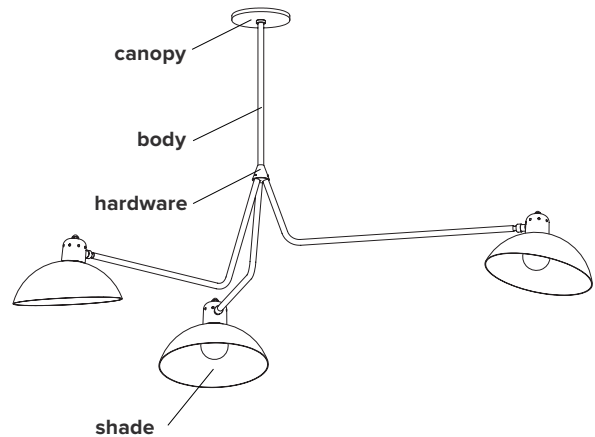

WALDORF SUSPENSION TRIPLE

type	suspension					
materials	shade :	powder coated steel & aluminium				
	body :	powder coated aluminium				
	sphere :	milk glass (G60)				
	hardware :	brass				
	canopy :	powder coated steel				
total height	24"	28"	32"	36"	42"	54"
	610 mm	711 mm	813 mm	914 mm	1067 mm	1372 mm
	weight					
	min. 4.8 lb / 2.2 kg - max. 5.1 lb / 2.3 kg					
	light bulb					
	LED (included), 3x 4.5W					
sockets						
G9						
voltage						
120V / 240V						
dimmer						
refer to our recommended list of dimmer models						
certifications						
						
notes						
<ul style="list-style-type: none"> - must be installed by an electrician; - additional charges for modifications or for special orders; - lead time between 8-9 weeks; - dimensions are approximate and may vary slightly. 						

ORDER GUIDE: SKU

<u>COLLECTION</u>	<u>MODEL</u>	<u>FINISH (shade and body, hardware)</u>	<u>HEIGHT</u>
WAL waldorf	07	BLBR black shade and body, brass hardware BLGR black shade and body, graphite hardware WHBR white shade and body, brass hardware	A 24" / 610 mm B 28" / 711 mm C 32" / 813 mm D 36" / 914 mm E 42" / 1067 mm F 54" / 1372 mm V custom
WAL	07	BLBR	A = WAL08BLBRA <i>example</i>

FINISH

brass

black

graphite

white

CANOPY

swivel option for slanted ceiling

LIGHT BULB & DIMMER SPECIFICATIONS