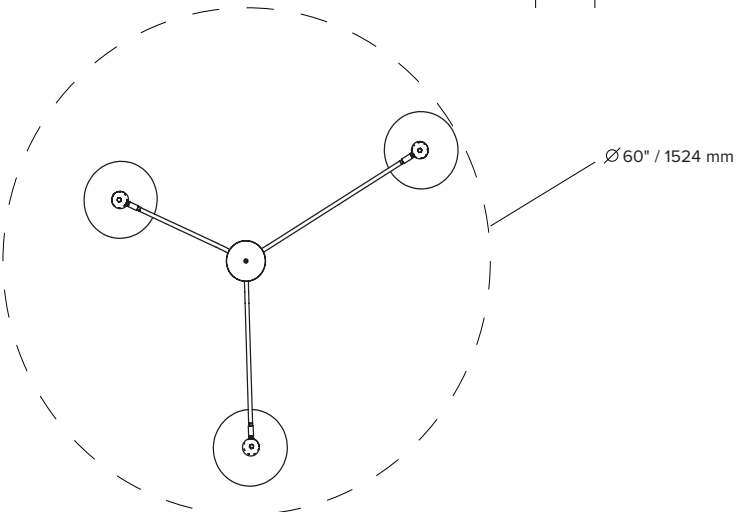

WALDORF SUSPENSION TRIPLE

type	suspension					
materials	shade :	powder coated steel & aluminium				
	body :	powder coated aluminium				
	sphere :	milk glass (G60)				
	hardware :	brass				
	canopy :	powder coated steel				
total height	24"	28"	32"	36"	42"	54"
	610 mm	711 mm	813 mm	914 mm	1067 mm	1372 mm
	weight					
	min. 4.8 lb / 2.2 kg - max. 5.1 lb / 2.3 kg					
	light bulb					
	LED (included), 3x 4.5W					
sockets						
G9						
voltage						
120V / 240V						
dimmer						
refer to our recommended list of dimmer models						
certifications						
						
notes						
<ul style="list-style-type: none"> - must be installed by an electrician; - additional charges for modifications or for special orders; - lead time between 8-9 weeks; - dimensions are approximate and may vary slightly. 						

ORDER GUIDE: SKU

<u>COLLECTION</u>	<u>MODEL</u>	<u>FINISH (shade and body, hardware)</u>	<u>HEIGHT</u>
WAL waldorf	07	BLBR black shade and body, brass hardware BLGR black shade and body, graphite hardware WHBR white shade and body, brass hardware	A 24" / 610 mm B 28" / 711 mm C 32" / 813 mm D 36" / 914 mm E 42" / 1067 mm F 54" / 1372 mm V custom
WAL	07	BLBR	A = WAL08BLBRA <i>example</i>