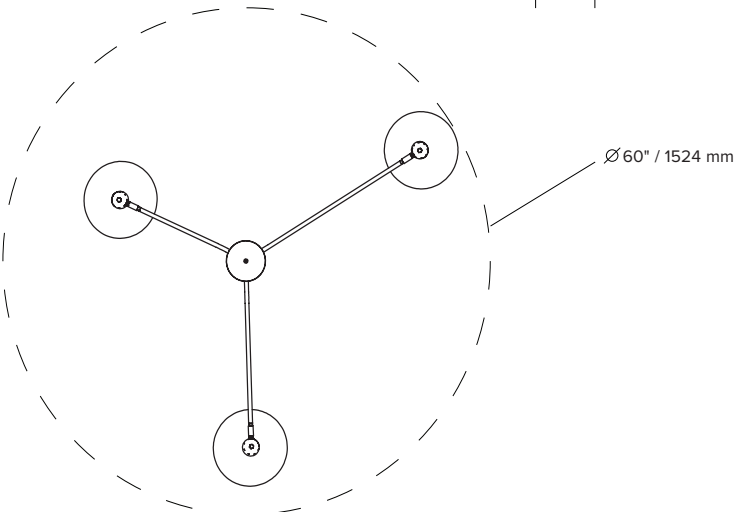

WALDORF SUSPENSION TRIPLE

<b>type</b>	suspension					
<b>materials</b>	shade :	powder coated steel & aluminium				
	body :	powder coated aluminium				
	sphere :	milk glass (G60)				
	hardware :	brass				
	canopy :	powder coated steel				
<b>total height</b>	24"	28"	32"	36"	42"	54"
	610 mm	711 mm	813 mm	914 mm	1067 mm	1372 mm
	<b>weight</b>					
	min. 4.8 lb / 2.2 kg - max. 5.1 lb / 2.3 kg					
	<b>light bulb</b>					
	LED (included), 3x 4.5W					
<b>sockets</b>						
G9						
<b>voltage</b>						
120V / 240V						
<b>dimmer</b>						
refer to our recommended list of dimmer models						
<b>certifications</b>						
						
<b>notes</b>						
<ul style="list-style-type: none"> <li>- must be installed by an electrician;</li> <li>- additional charges for modifications or for special orders;</li> <li>- lead time between 8-9 weeks;</li> <li>- dimensions are approximate and may vary slightly.</li> </ul>						

## ORDER GUIDE: SKU

<u>COLLECTION</u>	<u>MODEL</u>	<u>FINISH (shade and body, hardware)</u>	<u>HEIGHT</u>
<b>WAL</b> waldorf	<b>07</b>	<b>BLBR</b> black shade and body, brass hardware  <b>BLGR</b> black shade and body, graphite hardware  <b>WHBR</b> white shade and body, brass hardware	<b>A</b> 24" / 610 mm <b>B</b> 28" / 711 mm <b>C</b> 32" / 813 mm <b>D</b> 36" / 914 mm <b>E</b> 42" / 1067 mm <b>F</b> 54" / 1372 mm <b>V</b> custom
<b>WAL</b>	<b>07</b>	<b>BLBR</b>	<b>A</b> = <b>WAL07BLBRA</b> <i>example</i>

### SPHERES

G60  $\varnothing \pm 2'' / 60 \text{ mm}$