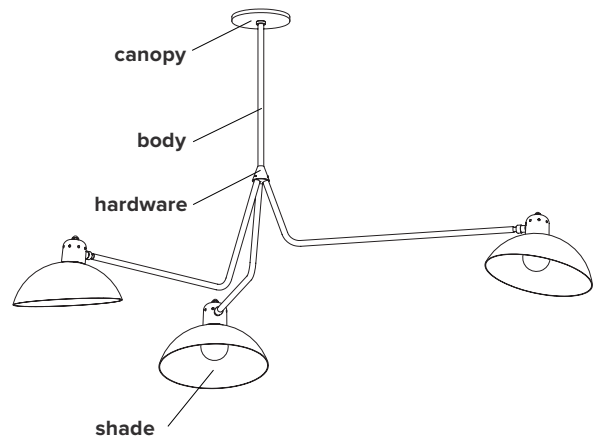

WALDORF SUSPENSION TRIPLE

<b>type</b>	suspension					
<b>materials</b>	shade :	powder coated steel & aluminium				
	body :	powder coated aluminium				
	sphere :	milk glass (G60)				
	hardware :	brass				
	canopy :	powder coated steel				
<b>total height</b>	24"	28"	32"	36"	42"	54"
	610 mm	711 mm	813 mm	914 mm	1067 mm	1372 mm
	<b>weight</b>					
	min. 4.8 lb / 2.2 kg - max. 5.1 lb / 2.3 kg					
	<b>light bulb</b>					
	LED (included), 3x 4.5W					
<b>sockets</b>						
G9						
<b>voltage</b>						
120V / 240V						
<b>dimmer</b>						
refer to our recommended list of dimmer models						
<b>certifications</b>						
						
<b>notes</b>						
<ul style="list-style-type: none"> <li>- must be installed by an electrician;</li> <li>- additional charges for modifications or for special orders;</li> <li>- lead time between 8-9 weeks;</li> <li>- dimensions are approximate and may vary slightly.</li> </ul>						

## ORDER GUIDE: SKU

<u>COLLECTION</u>	<u>MODEL</u>	<u>FINISH (shade and body, hardware)</u>	<u>HEIGHT</u>
<b>WAL</b> waldorf	<b>07</b>	<b>BLBR</b> black shade and body, brass hardware  <b>BLGR</b> black shade and body, graphite hardware  <b>WHBR</b> white shade and body, brass hardware	<b>A</b> 24" / 610 mm <b>B</b> 28" / 711 mm <b>C</b> 32" / 813 mm <b>D</b> 36" / 914 mm <b>E</b> 42" / 1067 mm <b>F</b> 54" / 1372 mm <b>V</b> custom
<b>WAL</b>	<b>07</b>	<b>BLBR</b>	<b>A</b> = <b>WAL07BLBRA</b> <i>example</i>

### FINISH

brass

flat black

graphite

flat white

### CANOPY swivel option for slanted ceiling