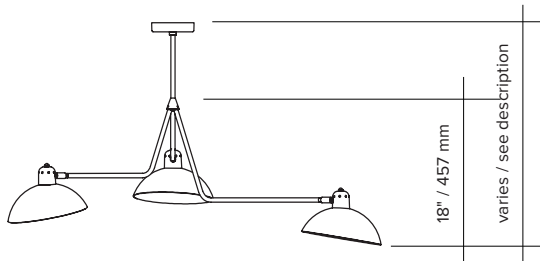

WALDORF SUSPENSION TRIPLE

<b>type</b>	suspension					
<b>materials</b>	shade :	powder coated steel & aluminium				
	body :	powder coated aluminium				
	sphere :	milk glass (G60)				
	hardware :	brass				
	canopy :	powder coated steel				
<b>total height</b>	24"	28"	32"	36"	42"	54"
	610 mm	711 mm	813 mm	914 mm	1067 mm	1372 mm
	<b>weight</b>					
	min. 4.8 lb / 2.2 kg - max. 5.1 lb / 2.3 kg					
	<b>light bulb</b>					
	LED (included), 3x 4.5W					
<b>sockets</b>						
G9						
<b>voltage</b>						
120V / 240V						
<b>dimmer</b>						
refer to our recommended list of dimmer models						
<b>certifications</b>						
						
<b>notes</b>						
<ul style="list-style-type: none"> <li>- must be installed by an electrician;</li> <li>- additional charges for modifications or for special orders;</li> <li>- lead time between 8-9 weeks;</li> <li>- dimensions are approximate and may vary slightly.</li> </ul>						

## ORDER GUIDE: SKU

<u>COLLECTION</u>	<u>MODEL</u>	<u>FINISH (shade and body, hardware)</u>	<u>HEIGHT</u>
<b>WAL</b> waldorf	<b>07</b>	<b>BLBR</b> black shade and body, brass hardware  <b>BLGR</b> black shade and body, graphite hardware  <b>WHBR</b> white shade and body, brass hardware	<b>A</b> 24" / 610 mm <b>B</b> 28" / 711 mm <b>C</b> 32" / 813 mm <b>D</b> 36" / 914 mm <b>E</b> 42" / 1067 mm <b>F</b> 54" / 1372 mm <b>V</b> custom
<b>WAL</b>	<b>07</b>	<b>BLBR</b>	<b>A</b> = <b>WAL07BLBRA</b> <i>example</i>