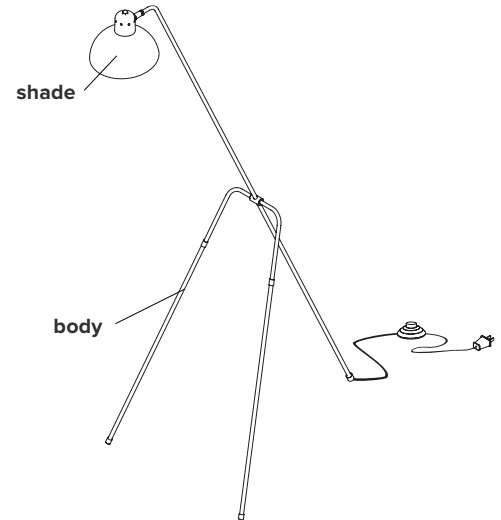

WALDORF GRUE FLOOR

type	floor
materials	shade : powder coated steel & aluminium body : brass sphere : milk glass (G60) hardware : brass wire : vinyl
wire length	96" / 2438 mm footswitch at 24" / 610 mm from body
weight	3.0 lb / 1.4 kg
light bulb	LED (included), 4,5W
sockets	G9
voltage	120V / 240V
certifications	
notes	– lead time between 8-9 weeks – dimensions are approximate and may vary slightly

ORDER GUIDE: SKU

COLLECTION	MODEL	FINISH (shade and frame)	
WAL Waldorf	01	BLBR black shade, brass frame	
		BLGR black shade, graphite frame	
		WHBR white shade, brass frame	
WAL	01	BLBR	= WAL01BLBR <i>example</i>

+

SPHERES

G100 \varnothing ±4" / 100 mm

G80 \varnothing ±3" / 80 mm

G60 \varnothing ±2" / 60 mm

G50 \varnothing ±2" / 50 mm

tube \varnothing 1" / 27 mm
length ±2" / 60 mm