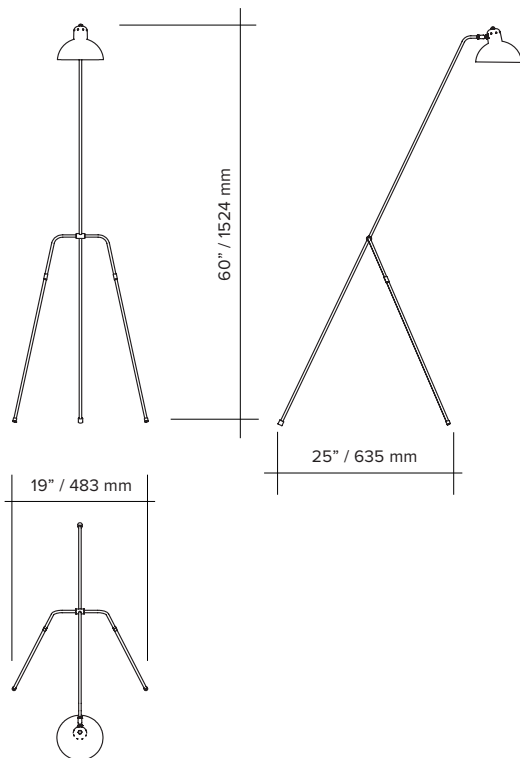

WALDORF GRUE FLOOR

type	floor
materials	shade : powder coated steel & aluminium body : brass sphere : milk glass (G60) hardware : brass wire : vinyl
wire length	96" / 2438 mm footswitch at 24" / 610 mm from body
weight	3.0 lb / 1.4 kg
light bulb	LED (included), 4,5W
sockets	G9
voltage	120V / 240V
certifications	
notes	– lead time between 8-9 weeks – dimensions are approximate and may vary slightly

+

SPHERES

G100 \varnothing ±4" / 100 mm

G80 \varnothing ±3" / 80 mm

G60 \varnothing ±2" / 60 mm

G50 \varnothing ±2" / 50 mm

tube \varnothing 1" / 27 mm
length ±2" / 60 mm