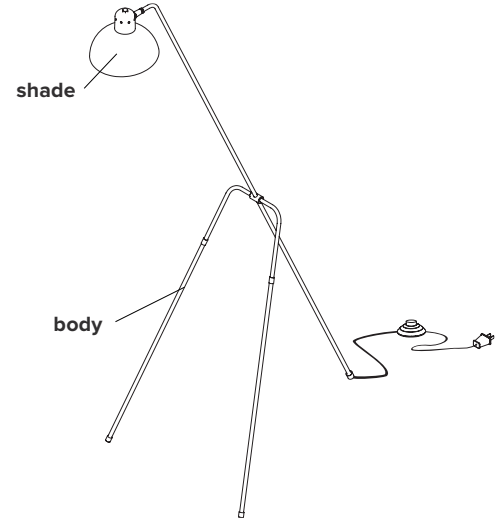

WALDORF GRUE FLOOR

type	floor	
materials	shade :	powder coated steel & aluminium
	body :	brass
	sphere :	milk glass (G60)
	hardware :	brass
	wire :	vinyl
wire length	96" / 2438 mm footswitch at 24" / 610 mm from body	
weight	3.0 lb / 1.4 kg	
light bulb	LED (included), 4,5W	
sockets	G9	
voltage	120V / 240V	
certifications	 	
notes	– lead time between 8-9 weeks – dimensions are approximate and may vary slightly	

ORDER GUIDE: SKU

COLLECTION	MODEL	FINISH (shade and frame)	
WAL Waldorf	01	BLBR black shade, brass frame BLGR black shade, graphite frame WHBR white shade, brass frame	
WAL	01	BLBR	= WAL01BLBR <i>example</i>

SPHERES

G60 \varnothing ±2" / 60 mm