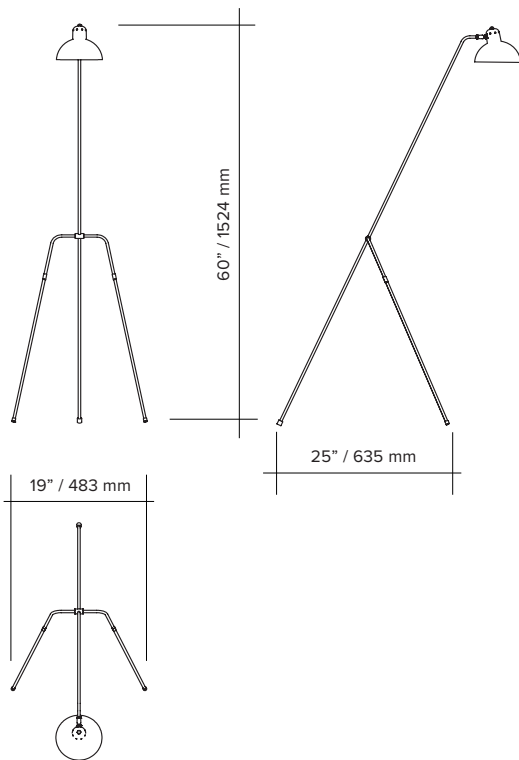

WALDORF GRUE FLOOR

type	floor	
materials	shade :	powder coated steel & aluminium
	body :	brass
	sphere :	milk glass (G60)
	hardware :	brass
	wire :	vinyl
wire length	96" / 2438 mm footswitch at 24" / 610 mm from body	
weight	3.0 lb / 1.4 kg	
light bulb	LED (included), 4,5W	
sockets	G9	
voltage	120V / 240V	
certifications	 	
notes	– lead time between 8-9 weeks – dimensions are approximate and may vary slightly	

SPHERES

G60 \varnothing ±2" / 60 mm