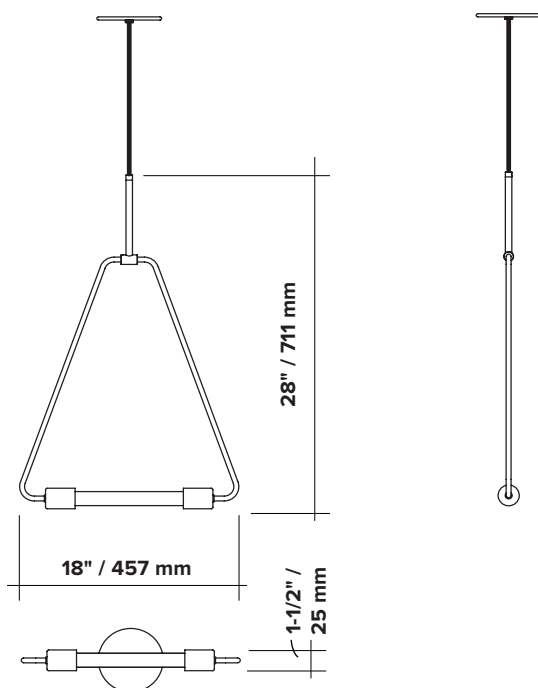

PERCHOIR

type	suspension	
materials	body :	brass
	hardware :	brass
	canopy :	brass
	wire :	nylon
wire length	120" / 3048 mm	
weight	2.2 lb / 1.0 kg	
light bulb	75W-T10-Frost / 60W-T38-Opal	
sockets	E26 / E27	
voltage	120V / 240V	
dimmer	refer to our recommended list of dimmer models	
certifications	 	
notes	<ul style="list-style-type: none"> – must be installed by an electrician – additional charges for modifications or for special orders – lead time between 7-9 weeks – dimensions are approximate and may vary slightly 	

ORDER GUIDE: SKU

<u>COLLECTION</u>	<u>MODEL</u>	<u>FINISH</u>
DOT dot	13	BR brass GR graphite

DOT

13

BR

= **DOT13BR**
example

FINISH

brass