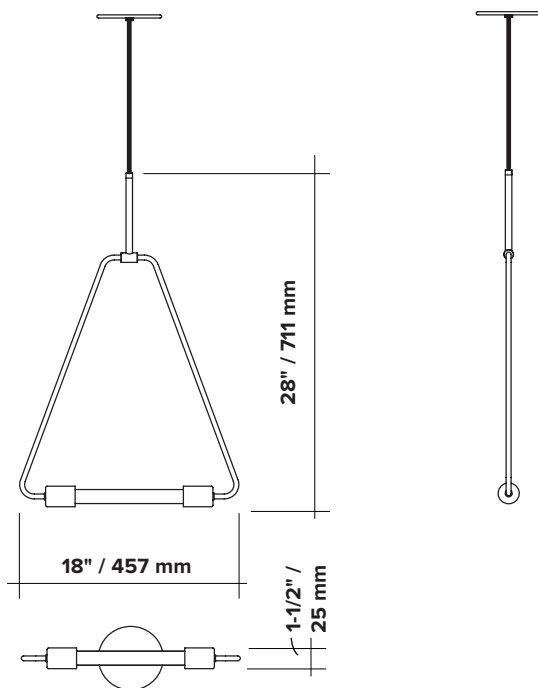

PERCHOIR

type	suspension	
materials	body :	brass
	hardware :	brass
	canopy :	brass
	wire :	nylon
wire length	120" / 3048 mm	
weight	2.2 lb / 1.0 kg	
light bulb	75W-T10-Frost / 60W-T38-Opal	
sockets	E26 / E27	
voltage	120V / 240V	
dimmer	refer to our recommended list of dimmer models	
certifications	 	
notes	<ul style="list-style-type: none"> - must be installed by an electrician - additional charges for modifications or for special orders - lead time between 8-9 weeks - dimensions are approximate and may vary slightly 	

ORDER GUIDE: SKU

<u>COLLECTION</u>	<u>MODEL</u>	<u>FINISH</u>
DOT dot	13	BR brass GR graphite

DOT

13

BR

= DOT13BR
example

FINISH

brass