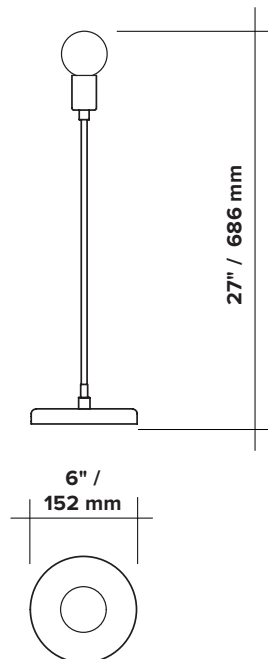

DOT - LUNA TABLE

<b>type</b>	table
<b>materials</b>	body : brass pedestal : marble hardware : brass sphere : milk glass (G100)
<b>wire length</b>	96" / 2438 mm switch positioned at 18"/457 mm from body
<b>weight</b>	2.2 lb / 1.0 kg
<b>light bulb</b>	LED (included), 4,5W
<b>sockets</b>	G9
<b>voltage</b>	120V / 240V
<b>certifications</b>	 
<b>notes</b>	– lead time between 8-9 weeks – dimensions are approximate and may vary slightly

## ORDER GUIDE: SKU

COLLECTION	MODEL	FINISH
DOT dot	09	BR brass GR graphite
DOT	09	BR = DOT09BR <b>example</b>

### SPHERES

G100  $\varnothing$  ±4" / 100 mm

G80  $\varnothing$  ±3" / 80 mm

G60  $\varnothing$  ±2" / 60 mm

G50  $\varnothing$  ±2" / 50 mm

tube  $\varnothing$  1" / 27 mm  
length ±2" / 60 mm