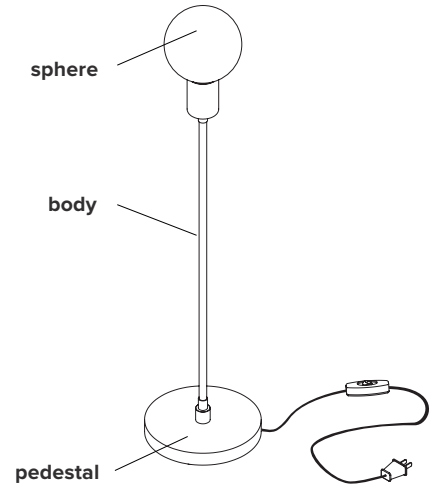

DOT - LUNA TABLE

<b>type</b>	table
<b>materials</b>	body : brass pedestal : marble hardware : brass sphere : milk glass (G100)
<b>wire length</b>	96" / 2438 mm switch positioned at 18"/457 mm from body
<b>weight</b>	2.2 lb / 1.0 kg
<b>light bulb</b>	LED (included), 4,5W
<b>sockets</b>	G9
<b>voltage</b>	120V / 240V
<b>certifications</b>	 
<b>notes</b>	– lead time between 8-9 weeks – dimensions are approximate and may vary slightly

## ORDER GUIDE: SKU

COLLECTION	MODEL	FINISH
DOT dot	09	BR brass GR graphite
DOT	09	BR = DOT09BR <b>example</b>

### FINISH

brass

graphite

marble  
pedestal

## LIGHT BULB