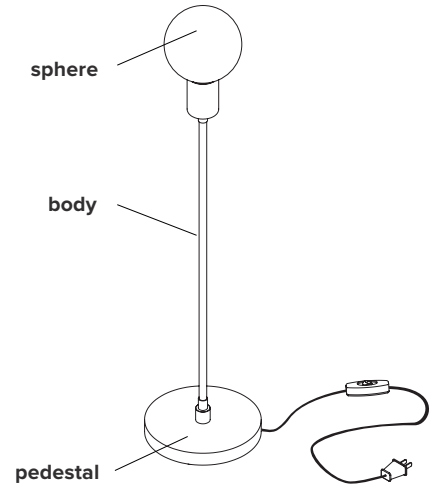

DOT - LUNA TABLE

type	table
materials	body : brass pedestal : marble hardware : brass sphere : milk glass (G100) wire : vinyl
wire length	96" / 2438 mm switch positioned at 18"/457 mm from body
weight	2.2 lb / 1.0 kg
light bulb	LED (included), 4,5W
sockets	G9
voltage	120V / 240V
certifications	
notes	- lead time between 8-9 weeks - dimensions are approximate and may vary slightly

ORDER GUIDE: SKU

COLLECTION	MODEL	FINISH
DOT dot	09	BR brass GR graphite
DOT	09	BR = DOT09BR example

FINISH

brass

graphite

marble
pedestal

LIGHT BULB

G9 SOCKETS

Frosted
4.5W
100V-120V / 240V
450 Lumens
2700 K
25 000 H
CRI ≥80
2 years warranty

SPHERES

G100 Ø ±4" / 100 mm