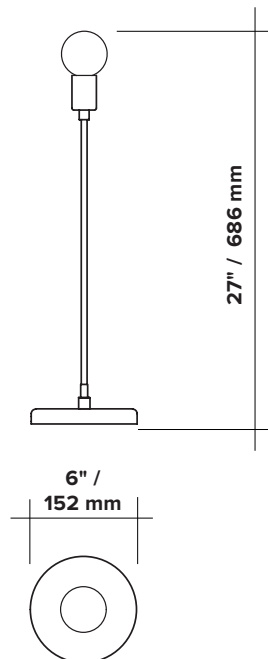

DOT - LUNA TABLE

type	table
materials	body : brass pedestal : marble hardware : brass sphere : milk glass (G100) wire : vinyl
wire length	96" / 2438 mm switch positioned at 18"/457 mm from body
weight	2.2 lb / 1.0 kg
light bulb	LED (included), 4,5W
sockets	G9
voltage	120V / 240V
certifications	
notes	- lead time between 8-9 weeks - dimensions are approximate and may vary slightly

ORDER GUIDE: SKU

COLLECTION	MODEL	FINISH
DOT dot	09	BR brass GR graphite
DOT	09	BR = DOT09BR example

FINISH

brass

graphite

marble
pedestal

LIGHT BULB

G9 SOCKETS

Frosted
4.5W
100V-120V / 240V
450 Lumens
2700 K
25 000 H
CRI ≥80
2 years warranty

SPHERES

G100 Ø ±4" / 100 mm