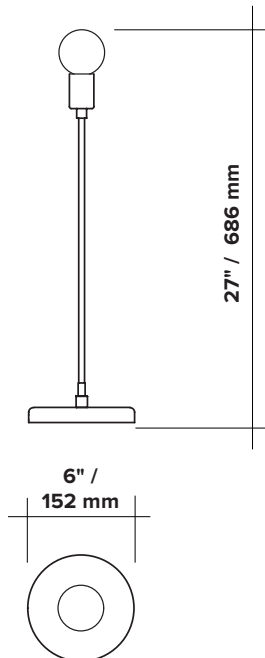

## DOT - LUNA TABLE

<b>type</b>	table
<b>materials</b>	body : brass pedestal : marble hardware : brass sphere : milk glass (G100) wire : vinyl
<b>wire length</b>	96" / 2438 mm switch positioned at 18"/457 mm from body
<b>weight</b>	2.2 lb / 1.0 kg
<b>light bulb</b>	LED (included), 4,5W
<b>sockets</b>	G9
<b>voltage</b>	120V / 240V
<b>certifications</b>	
<b>notes</b>	- lead time between 8-9 weeks - dimensions are approximate and may vary slightly

## ORDER GUIDE: SKU

COLLECTION	MODEL	FINISH
DOT dot	09	BR brass GR graphite
DOT	09	BR = DOT09BR <b>example</b>

### SPHERES

G100  $\varnothing \pm 4" / 100 \text{ mm}$

G80  $\varnothing \pm 3" / 80 \text{ mm}$

G60  $\varnothing \pm 2" / 60 \text{ mm}$

G50  $\varnothing \pm 2" / 50 \text{ mm}$

tube  $\varnothing 1" / 27 \text{ mm}$   
length  $\pm 2" / 60 \text{ mm}$