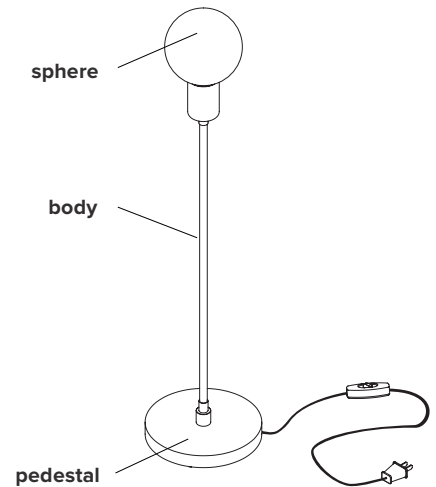

## DOT - LUNA TABLE

<b>type</b>	table
<b>materials</b>	body : brass pedestal : marble hardware : brass sphere : milk glass (G100) wire : vinyl
<b>wire length</b>	96" / 2438 mm switch positioned at 18"/457 mm from body
<b>weight</b>	2.2 lb / 1.0 kg
<b>light bulb</b>	LED (included), 4,5W
<b>sockets</b>	G9
<b>voltage</b>	120V / 240V
<b>certifications</b>	
<b>notes</b>	- lead time between 8-9 weeks - dimensions are approximate and may vary slightly

## ORDER GUIDE: SKU

COLLECTION	MODEL	FINISH
DOT dot	09	BR brass GR graphite
DOT	09	BR = DOT09BR <b>example</b>

### FINISH

brass

graphite

marble  
pedestal

## LIGHT BULB