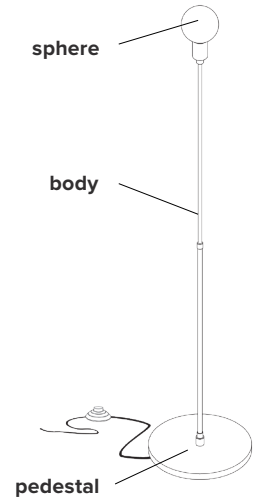

DOT - LUNA FLOOR

type	floor	
materials	body :	brass
	pedestal :	marble
	hardware :	brass
	spheres :	milk glass (G100)
	wire :	vinyl
wire length	96" / 2438 mm footswitch positioned at 24" / 610 mm from body	
weight	2.7 lb / 1.1 kg	
light bulb	LED (included), 4,5W	
sockets	G9	
voltage	120V / 240V	
certifications	 	
notes	– lead time between 7-9 weeks – dimensions are approximate and may vary slightly	

ORDER GUIDE: SKU

COLLECTION		MODEL	FINISH	
DOT	dot	08	BR	brass
			GR	graphite
DOT		08	BR	= DOT08BR
				example

FINISH

brass

graphite

marble
pedestal

LIGHT BULB

G9 SOCKETS

Frosted
4.5W
100V-120V / 240V
450 Lumens
2700 K
25 000 H
CRI ≥80
2 years warranty

SPHERES

G100 Ø ±4" / 100 mm