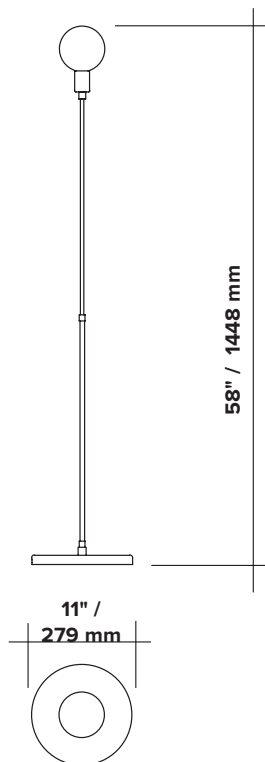

DOT - LUNA FLOOR

type	floor	
materials	body :	brass
	pedestal :	marble
	hardware :	brass
	spheres :	milk glass (G100)
	wire :	vinyl
wire length	96" / 2438 mm footswitch positioned at 24" / 610 mm from body	
weight	2.7 lb / 1.1 kg	
light bulb	LED (included), 4,5W	
sockets	G9	
voltage	120V / 240V	
certifications	 	
notes	– lead time between 7-9 weeks – dimensions are approximate and may vary slightly	

ORDER GUIDE: SKU

COLLECTION		MODEL	FINISH	
DOT	dot	08	BR	brass
			GR	graphite
DOT		08	BR	= DOT08BR
				example

FINISH

brass

graphite

marble
pedestal

LIGHT BULB

G9 SOCKETS

Frosted
4.5W
100V-120V / 240V
450 Lumens
2700 K
25 000 H
CRI ≥80
2 years warranty

SPHERES

G100 Ø ±4" / 100 mm