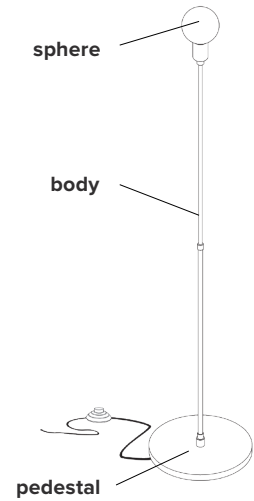

DOT - LUNA FLOOR

| | | |
|-----------------------|---|-------------------|
| type | floor | |
| materials | body : | brass |
| | pedestal : | marble |
| | hardware : | brass |
| | spheres : | milk glass (G100) |
| | wire : | vinyl |
| wire length | 96" / 2438 mm footswitch positioned at 24" / 610 mm from body | |
| weight | 2.7 lb / 1.1 kg | |
| light bulb | LED (included), 4,5W | |
| sockets | G9 | |
| voltage | 120V / 240V | |
| certifications |   | |
| notes | – lead time between 8-9 weeks – dimensions are approximate and may vary slightly | |

ORDER GUIDE: SKU

| COLLECTION | | MODEL | FINISH | |
|------------|-----|-------|--------|----------------|
| DOT | dot | 08 | BR | brass |
| | | | GR | graphite |
| DOT | | 08 | BR | = DOT08BR |
| | | | | example |

FINISH

brass

graphite

marble
pedestal

LIGHT BULB

G9 SOCKETS

Frosted
4.5W
100V-120V / 240V
450 Lumens
2700 K
25 000 H
CRI ≥80
2 years warranty

SPHERES

G100 $\varnothing \pm 4" / 100 \text{ mm}$