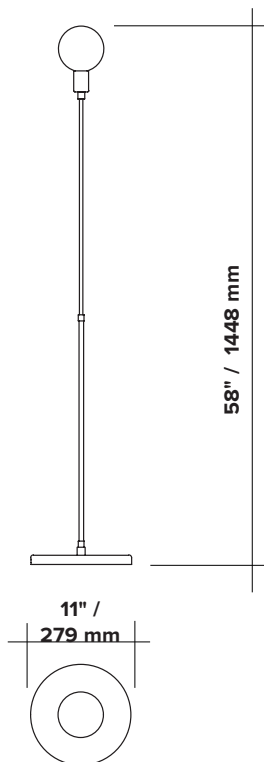

DOT - LUNA FLOOR

| | | |
|-----------------------|---|-------------------|
| type | floor | |
| materials | body : | brass |
| | pedestal : | marble |
| | hardware : | brass |
| | spheres : | milk glass (G100) |
| | wire : | vinyl |
| wire length | 96" / 2438 mm footswitch positioned at 24" / 610 mm from body | |
| weight | 2.7 lb / 1.1 kg | |
| light bulb | LED (included), 4,5W | |
| sockets | G9 | |
| voltage | 120V / 240V | |
| certifications |   | |
| notes | – lead time between 8-9 weeks – dimensions are approximate and may vary slightly | |

ORDER GUIDE: SKU

| COLLECTION | | MODEL | FINISH | |
|------------|-----|-------|--------|----------------|
| DOT | dot | 08 | BR | brass |
| | | | GR | graphite |
| DOT | | 08 | BR | = DOT08BR |
| | | | | example |

FINISH

brass

graphite

marble
pedestal

LIGHT BULB

G9 SOCKETS

Frosted
4.5W
100V-120V / 240V
450 Lumens
2700 K
25 000 H
CRI ≥80
2 years warranty

SPHERES

G100 $\varnothing \pm 4" / 100 \text{ mm}$