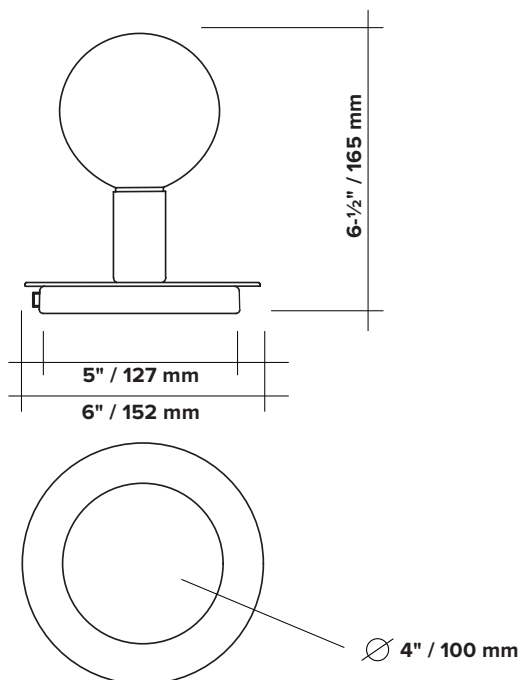

DOT TABLE

<b>type</b>	table
<b>materials</b>	body : brass (BR) or powdercoated steel and brass (BL/WH) sphere : milk glass (G100) wire : vinyl
<b>wire length</b>	96" / 2438 mm switch positionned at 18"/457 mm from body
<b>weight</b>	1.5 lb / 0.7 kg
<b>light bulb</b>	LED (included), 4,5W
<b>sockets</b>	G9
<b>voltage</b>	120V / 240V
<b>certifications</b>	
<b>notes</b>	<ul style="list-style-type: none"> <li>- additional charges for modifications or for special orders</li> <li>- lead time between 8-9 weeks</li> <li>- dimensions are approximate and may vary slightly</li> </ul>

## ORDER GUIDE: SKU

COLLECTION	MODEL	FINISH	
DOT dot	04	BR brass BL black WH white	
DOT	04	BR	= DOT04BR <b>example</b>

### SPHERES

G100  $\varnothing$  ±4" / 100 mm

G80  $\varnothing$  ±3" / 80 mm

G60  $\varnothing$  ±2" / 60 mm

G50  $\varnothing$  ±2" / 50 mm

tube  $\varnothing$  1" / 27 mm  
length ±2" / 60 mm