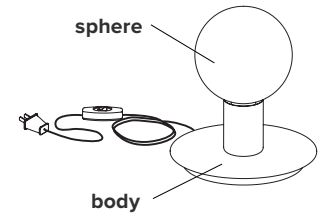

DOT TABLE

<b>type</b>	table
<b>materials</b>	body : brass (BR) or powdercoated steel and brass (BL/WH) sphere : milk glass (G100) wire : vinyl
<b>wire length</b>	96" / 2438 mm switch positionned at 18"/457 mm from body
<b>weight</b>	1.5 lb / 0.7 kg
<b>light bulb</b>	LED (included), 4,5W
<b>sockets</b>	G9
<b>voltage</b>	120V / 240V
<b>certifications</b>	
<b>notes</b>	<ul style="list-style-type: none"> <li>- additional charges for modifications or for special orders</li> <li>- lead time between 8-9 weeks</li> <li>- dimensions are approximate and may vary slightly</li> </ul>

## ORDER GUIDE: SKU

COLLECTION	MODEL	FINISH	
DOT dot	04	BR brass BL black WH white	
DOT	04	BR	= DOT04BR <b>example</b>