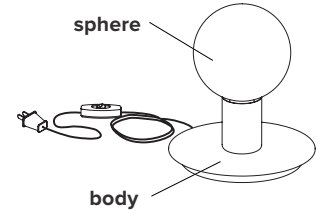

DOT TABLE

type	table
materials	body : brass (BR) or powdercoated steel and brass (BL/WH) sphere : milk glass (G100) wire : vinyl
wire length	96" / 2438 mm switch positioned at 18"/457 mm from body
weight	1.5 lb / 0.7 kg
light bulb	LED (included), 4,5W
sockets	G9
voltage	120V / 240V
certifications	
notes	<ul style="list-style-type: none"> – additional charges for modifications or for special orders – lead time between 7-9 weeks – dimensions are approximate and may vary slightly

ORDER GUIDE: SKU

COLLECTION	MODEL	FINISH	
DOT dot	04	BR brass	
		BL black	
		WH white	
DOT	04	BR	= DOT04BR example

FINISH

brass

flat black

flat white

LIGHT BULB

G9 SOCKETS