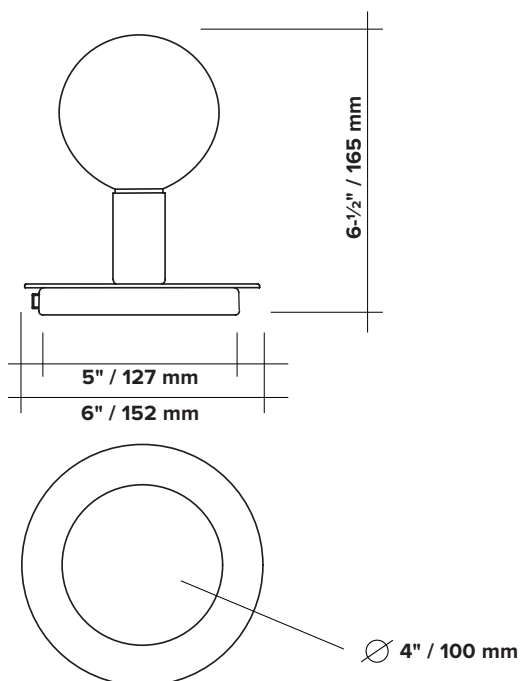

DOT TABLE

type	table
materials	body : brass (BR) or powdercoated steel and brass (BL/WH) sphere : milk glass (G100) wire : vinyl
wire length	96" / 2438 mm switch positioned at 18"/457 mm from body
weight	1.5 lb / 0.7 kg
light bulb	LED (included), 4,5W
sockets	G9
voltage	120V / 240V
certifications	
notes	<ul style="list-style-type: none"> – additional charges for modifications or for special orders – lead time between 7-9 weeks – dimensions are approximate and may vary slightly

ORDER GUIDE: SKU

COLLECTION	MODEL	FINISH	
DOT dot	04	BR brass	
		BL black	
		WH white	
DOT	04	BR	= DOT04BR example

FINISH

brass

flat black

flat white

LIGHT BULB

G9 SOCKETS

Frosted
4.5W
100V-120V / 240V
450 Lumens
2700 K
25 000 H
CRI ≥80
2 years warranty

SPHERES

G100 Ø ±4" / 100 mm