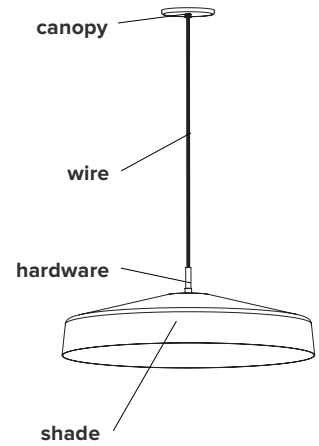

ORDER GUIDE: SKU

<u>COLLECTION</u>	<u>MODEL</u>	<u>FINISH (shade + hardware)</u>
CLI cliff	05	BLBR black shade , brass hardware BLGR black shade , graphite hardware
CLI	05	BLBR = CLI05BLBR <i>example</i>

FINISH