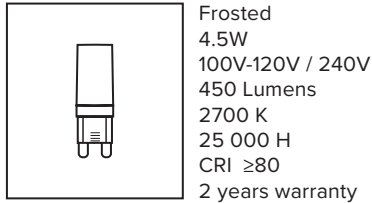

LIGHT BULB & DIMMER SPECIFICATIONS

G9 SOCKETS