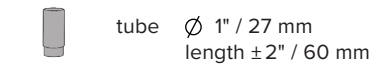

CLIFF DOME

type	suspension
materials	shade : powder coated aluminium hardware : brass disc : brass lamp tube : frosted glass (x2) wire: nylon canopy : powder coated steel
wire lenght	120" / 3048 mm
weight	13 lb / 5.8 kg
light bulb	LED (included), 2x 4.5W
sockets	G9
voltage	120V / 240V
dimmer	refer to our recommended list of dimmer models
certifications	
notes	<ul style="list-style-type: none"> - must be installed by an electrician; - additional charges for modifications or for special orders; - lead time between 8-9 weeks; - dimensions are approximate and may vary slightly.

ORDER GUIDE: SKU

<u>COLLECTION</u>	<u>MODEL</u>	<u>FINISH (shade + hardware)</u>
CLI cliff	05	BLBR black shade , brass hardware BLGR black shade , graphite hardware
CLI	05	BLBR = CLI05BLBR <i>example</i>

FINISH

brass

black

graphite

LIGHT BULB & DIMMER SPECIFICATIONS

G9 SOCKETS

SPHERES

DIMMER LIST COMPATIBILITY FOR G9 LED BULBS – 120V