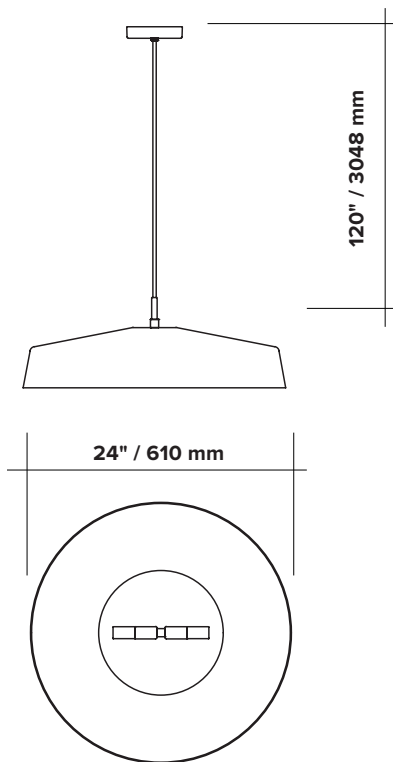

CLIFF DOME

type	suspension
materials	shade : powder coated aluminium hardware : brass disc : brass lamp tube : frosted glass (x2) wire: nylon canopy : powder coated steel
wire lenght	120" / 3048 mm
weight	13 lb / 5.8 kg
light bulb	LED (included), 2x 4.5W
sockets	G9
voltage	120V / 240V
dimmer	refer to our recommended list of dimmer models
certifications	
notes	<ul style="list-style-type: none"> - must be installed by an electrician; - additional charges for modifications or for special orders; - lead time between 8-9 weeks; - dimensions are approximate and may vary slightly.