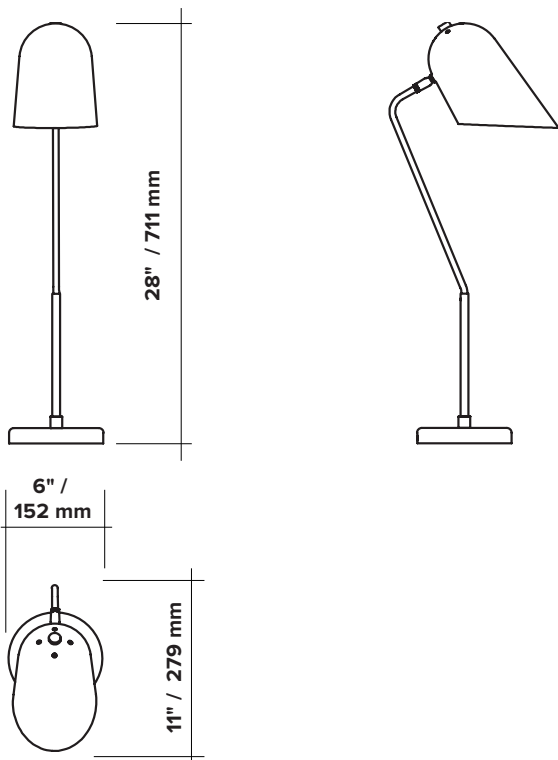

CLIFF TABLE

type	table	
materials	body :	brass
	shade :	powder coated aluminium
	pedestal :	marble
	hardware :	brass
	wire:	vinyl
wire length	96" / 2438 mm switch positioned at 18"/457 mm from body	
weight	3.3 lb / 1.5 kg	
light bulb	incandescent 60 watts max (not included)	
sockets	E26 / E27	
voltage	120V / 240V	
certifications	 	
notes	<ul style="list-style-type: none"> - lead time between 8-9 weeks - dimensions are approximate and may vary slightly 	

ORDER GUIDE: SKU

<u>COLLECTION</u>	<u>MODEL</u>	<u>FINISH (shade and body)</u>
CLI cliff	03	BLBR black shade, brass body BLGR black shade, graphite body WHBR white shade, brass body
CLI	03	BLBR = CLI03BLBR example