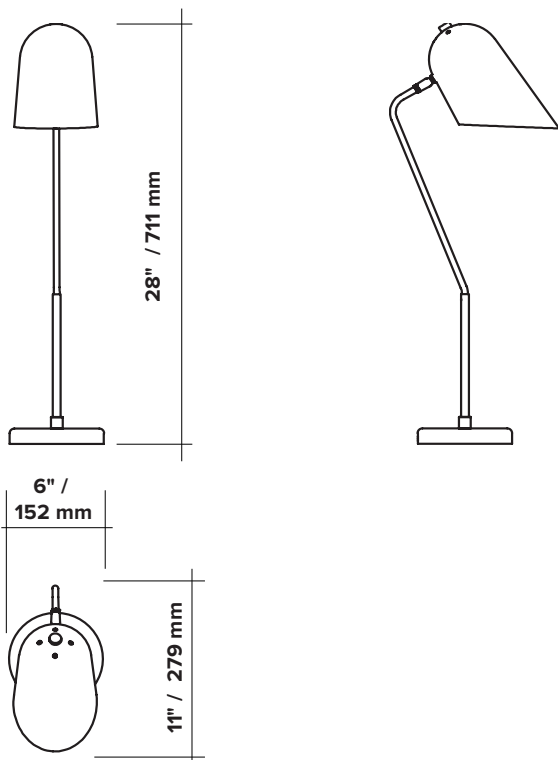

CLIFF TABLE

| | | |
|-----------------------|---|-------------------------|
| type | table | |
| materials | body : | brass |
| | shade : | powder coated aluminium |
| | pedestal : | marble |
| | hardware : | brass |
| | wire: | vinyl |
| wire length | 96" / 2438 mm switch positioned at 18"/457 mm from body | |
| weight | 3.3 lb / 1.5 kg | |
| light bulb | incandescent 60 watts max (not included) | |
| sockets | E26 / E27 | |
| voltage | 120V / 240V | |
| certifications |   | |
| notes | <ul style="list-style-type: none"> - lead time between 7-9 weeks - dimensions are approximate and may vary slightly | |