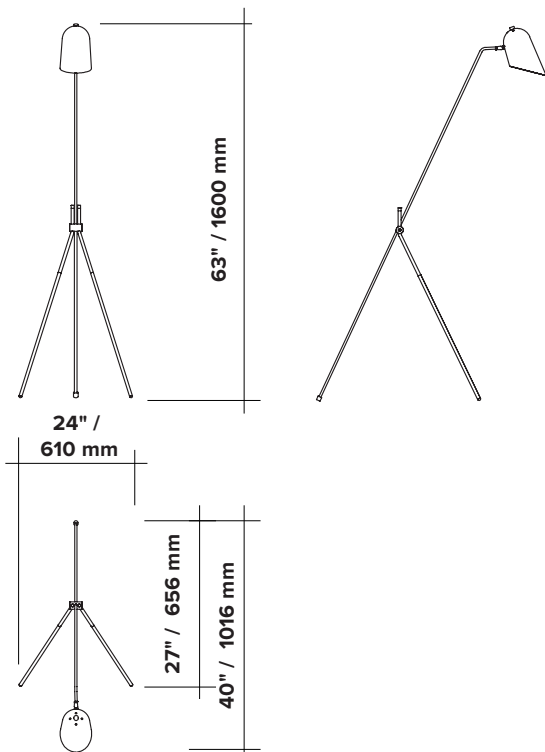

CLIFF FLOOR

type	floor	
materials	body :	brass, powder coated steel
	shade :	powder coated aluminium
	hardware :	brass
	wire:	vinyl
wire lenght	96" / 2438 mm footswitch positioned at 24"/610 mm from body	
weight	6.0 lb / 2.7 kg	
light bulb	incandescent 60 watts max (not included)	
sockets	E26 / E27	
voltage	120V / 240V	
certifications	 	
notes	<ul style="list-style-type: none"> - additional charges for modifications or for special orders - lead time between 8-9 weeks - dimensions are approximate and may vary slightly 	

ORDER GUIDE: SKU

<u>COLLECTION</u>	<u>MODEL</u>	<u>FINISH (shade/legs and hardware)</u>	
CLI cliff	02	BLBR black shade/legs, brass hardware	
		BLGR black shade/legs, graphite hardware	
		WHBR white shade/legs, brass hardware	
CLI	02	BLBR	= CLI02BLBR <i>example</i>
FINISH			
			
brass	black	graphite	white