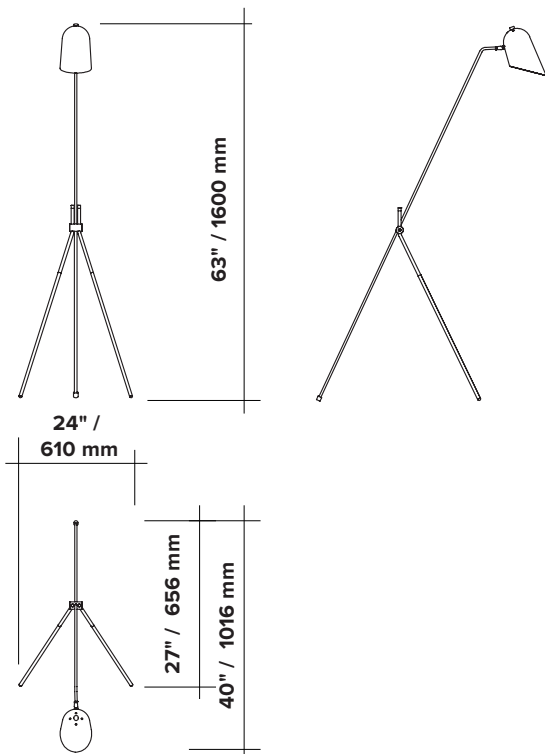

CLIFF FLOOR

type	floor	
materials	body :	brass, powder coated steel
	shade :	powder coated aluminium
	hardware :	brass
	wire:	vinyl
wire length	96" / 2438 mm footswitch positioned at 24"/610 mm from body	
weight	6.0 lb / 2.7 kg	
light bulb	incandescent 60 watts max (not included)	
sockets	E26 / E27	
voltage	120V / 240V	
certifications	 	
notes	<ul style="list-style-type: none"> - additional charges for modifications or for special orders - lead time between 8-9 weeks - dimensions are approximate and may vary slightly 	

ORDER GUIDE: SKU

<u>COLLECTION</u>	<u>MODEL</u>	<u>FINISH (shade/legs and hardware)</u>	
CLI cliff	02	BLBR black shade/legs, brass hardware	
		BLGR black shade/legs, graphite hardware	
		WHBR white shade/legs, brass hardware	
CLI	02	BLBR	= CLI02BLBR <i>example</i>
FINISH			
			
brass	black	graphite	white