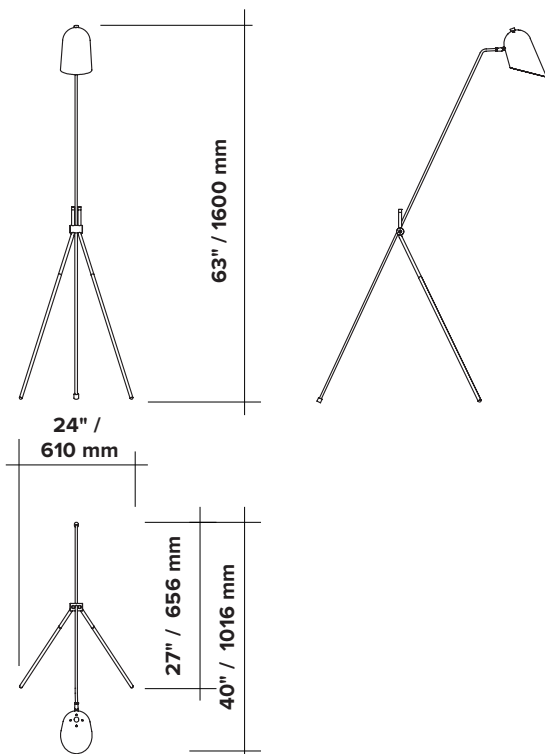

CLIFF FLOOR

type	floor	
materials	body :	brass, powder coated steel
	shade :	powder coated aluminium
	hardware :	brass
	wire:	vinyl
wire lenght	96" / 2438 mm footswitch positioned at 24"/610 mm from body	
weight	6.0 lb / 2.7 kg	
light bulb	incandescent 60 watts max (not included)	
sockets	E26 / E27	
voltage	120V / 240V	
certifications	 	
notes	<ul style="list-style-type: none"> – additional charges for modifications or for special orders – lead time between 8-9 weeks – dimensions are approximate and may vary slightly 	

ORDER GUIDE: SKU

<u>COLLECTION</u>	<u>MODEL</u>	<u>FINISH (shade/legs and hardware)</u>	
CLI cliff	02	BLBR black shade/legs, brass hardware	
		BLGR black shade/legs, graphite hardware	
		WHBR white shade/legs, brass hardware	
CLI	02	BLBR	= CLI02BLBR <i>example</i>
FINISH			
			
brass	black	graphite	white