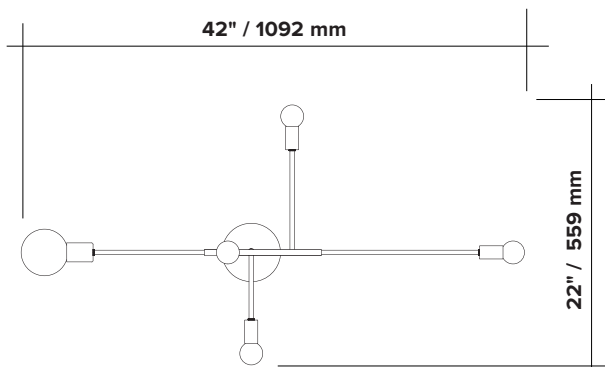

CLIFF SUSPENSION

type	suspension				
materials	body :	brass (BR)			
	sphere :	milk glass (G50 / G80)			
	hardware :	brass			
total height	24"	30"	36"	42"	54"
	610 mm	762 mm	914 mm	1067 mm	1372 mm
weight (min.)	min. 3.7 lb / 1.7 kg - max. 4.1 lb / 1.9 kg				
light bulb	LED (included), 1x 4.5W + 4 x 3.5W				
sockets	G9				
voltage	120V / 240V				
dimmer	refer to our recommended list of dimmer models				
certifications	 				
notes	<ul style="list-style-type: none"> - must be installed by an electrician; - additional charges for modifications or for special orders; - lead time between 8-9 weeks; - dimensions are approximate and may vary slightly. 				

ORDER GUIDE: SKU

COLLECTION	MODEL	FINISH	HEIGHT	
CLI cliff	01	BR brass	A 24" / 610 mm	= CLI01BRA <i>example</i>
		GR graphite	B 30" / 762 mm	
			C 36" / 914 mm	
			D 42" / 1067 mm	
			E 54" / 1372 mm	
			V custom	
CLI	01	BR	A	