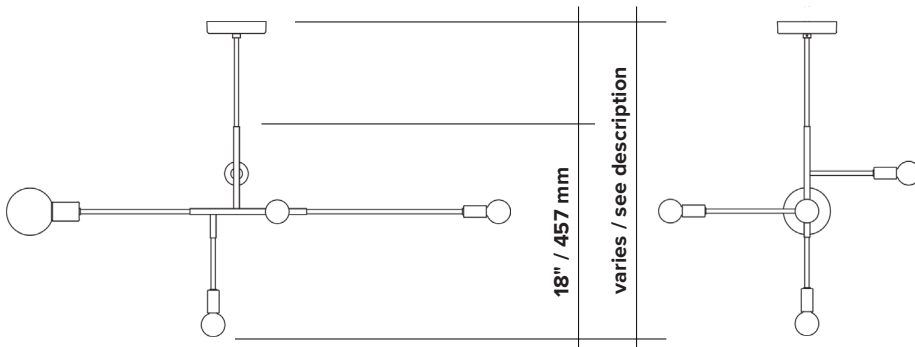

CLIFF SUSPENSION

type	suspension				
materials	body :	brass (BR)			
	sphere :	milk glass (G50 / G80)			
	hardware :	brass			
total height	24"	30"	36"	42"	54"
	610 mm	762 mm	914 mm	1067 mm	1372 mm
weight (min.)	min. 3.7 lb / 1.7 kg - max. 4.1 lb / 1.9 kg				
light bulb	LED (included), 1x 4.5W + 4 x 3.5W				
sockets	G9				
voltage	120V / 240V				
dimmer	refer to our recommended list of dimmer models				
certifications	 				
notes	<ul style="list-style-type: none"> - must be installed by an electrician; - additional charges for modifications or for special orders; - lead time between 8-9 weeks; - dimensions are approximate and may vary slightly. 				

ORDER GUIDE: SKU

COLLECTION	MODEL	FINISH	HEIGHT	
CLI cliff	01	BR brass	A 24" / 610 mm	= CLI01BRA <i>example</i>
		GR graphite	B 30" / 762 mm	
			C 36" / 914 mm	
			D 42" / 1067 mm	
			E 54" / 1372 mm	
			V custom	
CLI	01	BR	A	